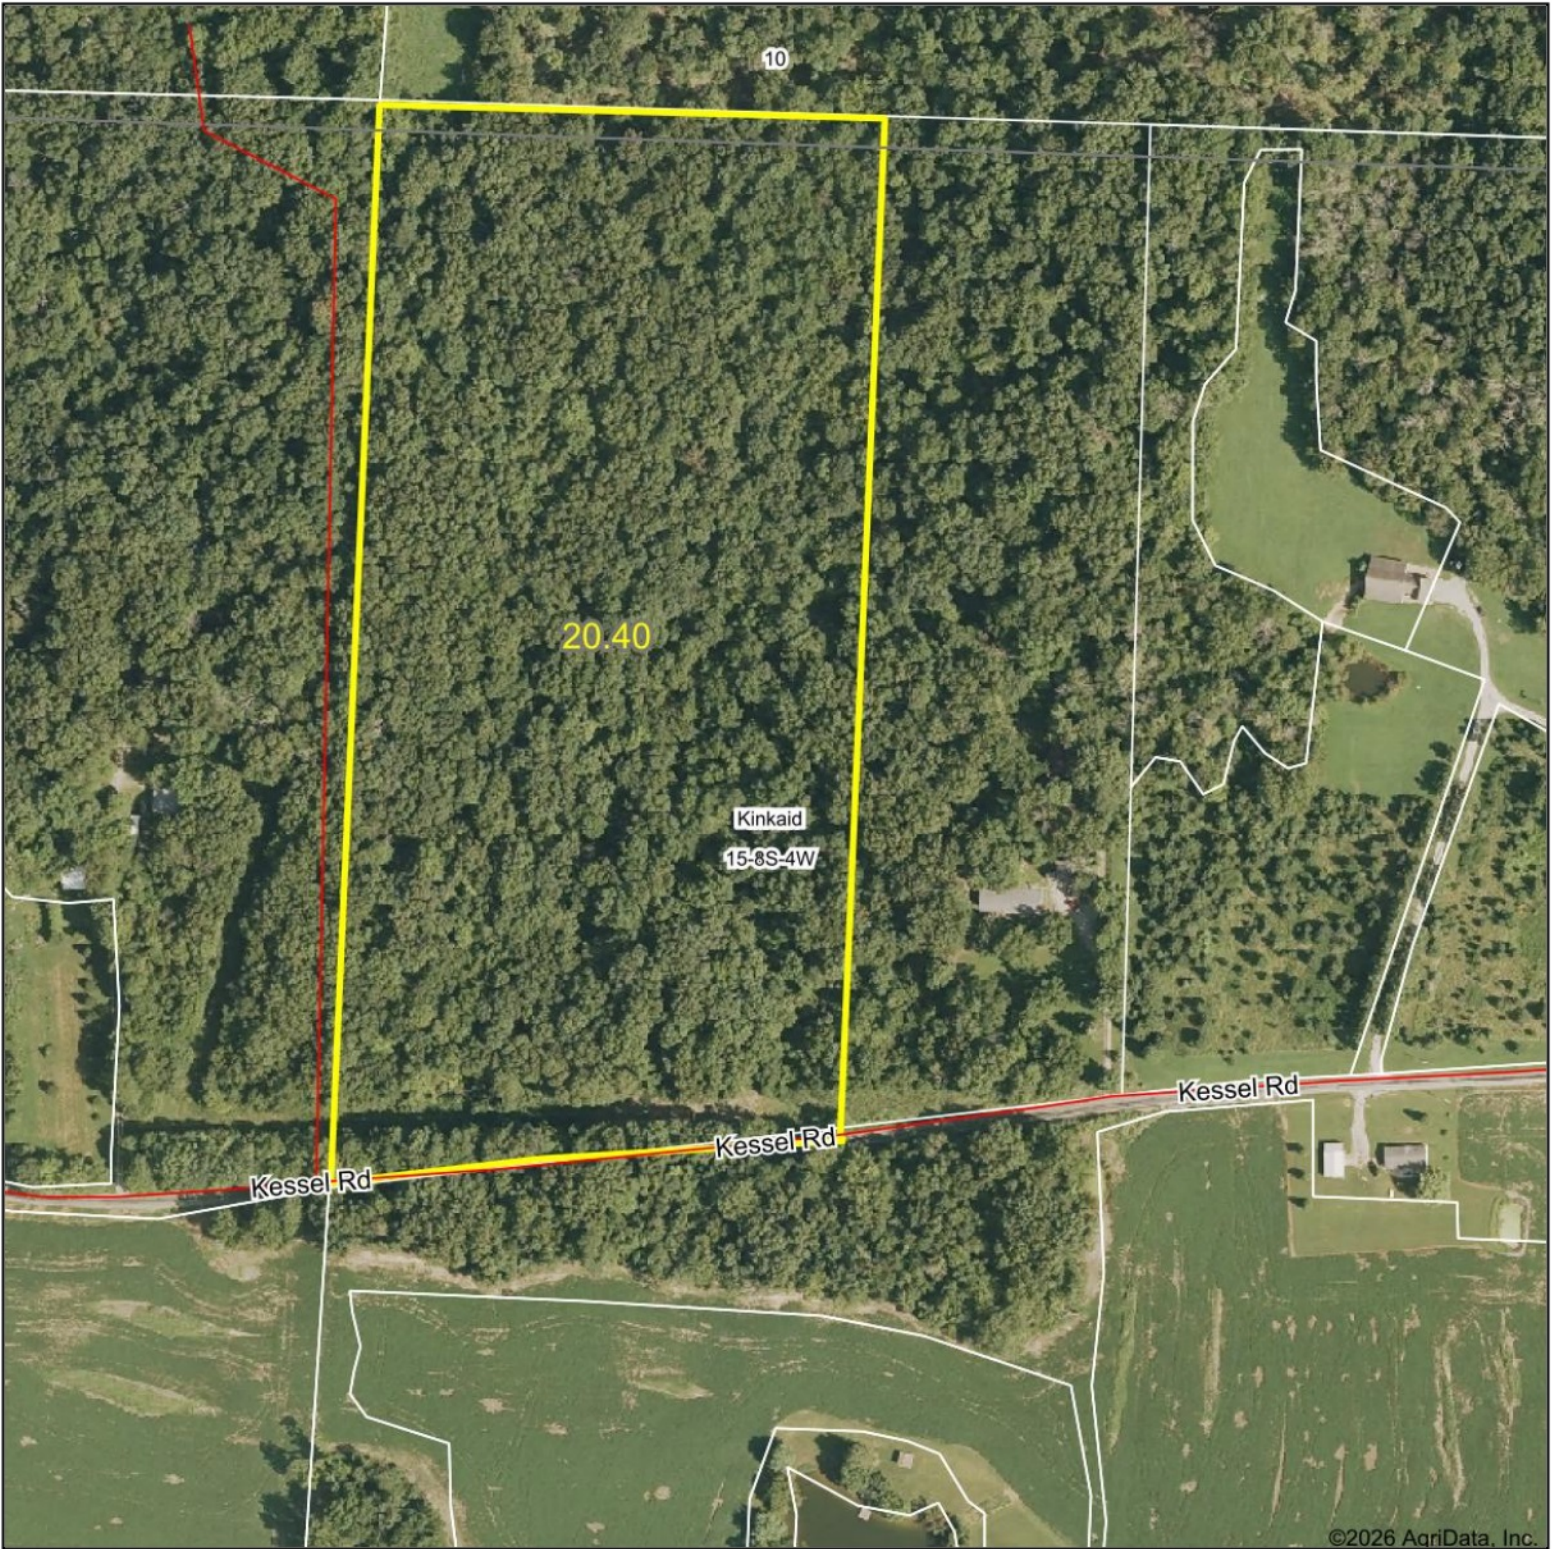

Aerial Map

©2026 AgriData, Inc.

Boundary Center: 37° 50' 12.38, -89° 31' 59.83

15-8S-4W
Jackson County
Illinois

Maps Provided By

© AgriData, Inc. 2025 www.AgriDataInc.com

4/25/2026

Field borders provided by Farm Service Agency as of 5/21/2008.