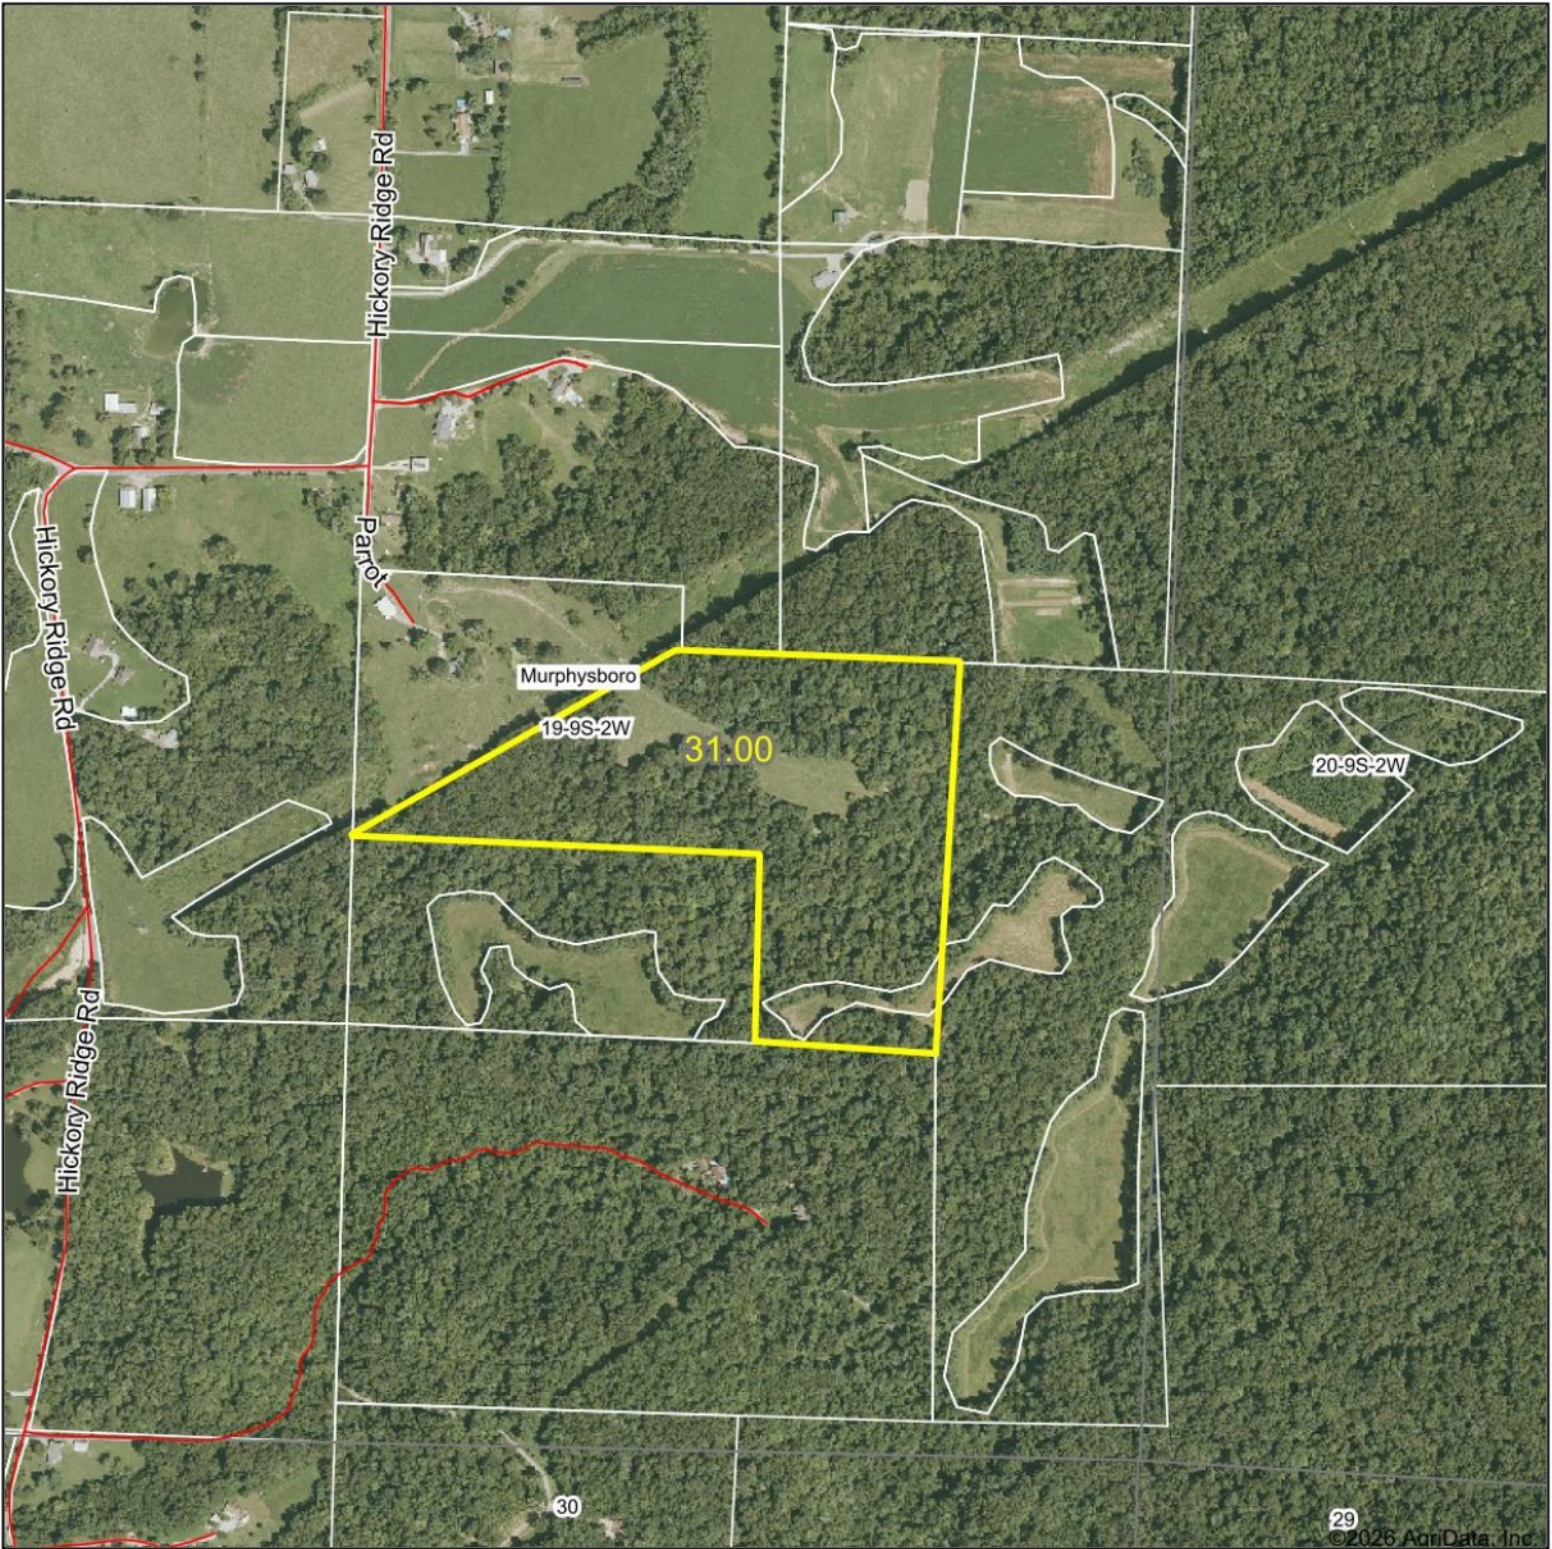

Aerial Map

Boundary Center: 37° 43' 21.56, -89° 22' 2.3

19-9S-2W
Jackson County
Illinois

Maps Provided By
surety
CUSTOMIZED ONLINE MAPPING
© AgriData, Inc. 2025 www.AgriDataInc.com

4/22/2026

Field borders provided by Farm Service Agency as of 5/21/2008.