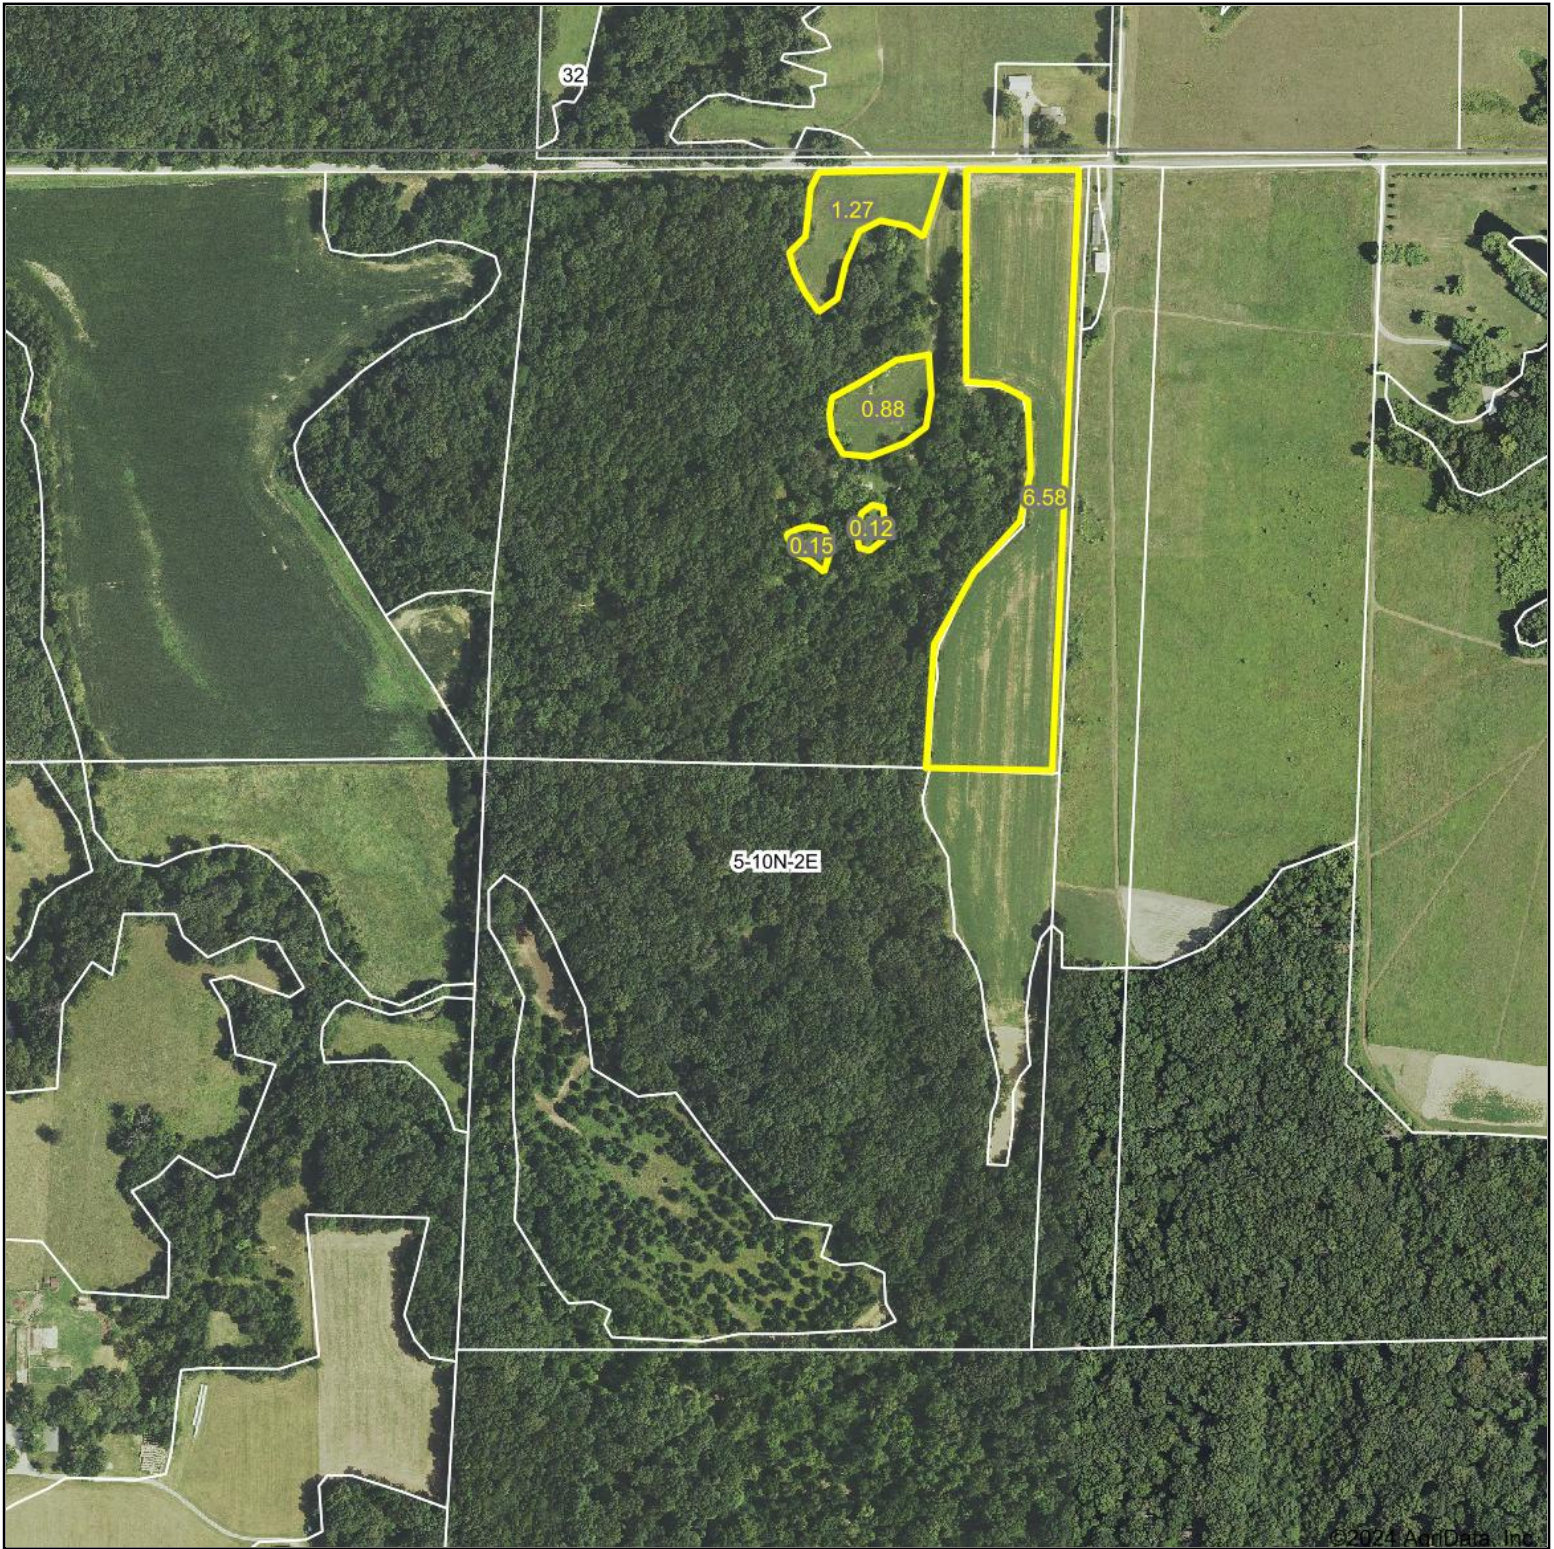

Aerial Map

Boundary Center: 39° 20' 40.1, -89° 0' 6.12

5-10N-2E
Shelby County
Illinois

Maps Provided By:

© AgriData, Inc. 2023 www.AgriDataInc.com

8/14/2024

Field borders provided by Farm Service Agency as of 5/21/2008.