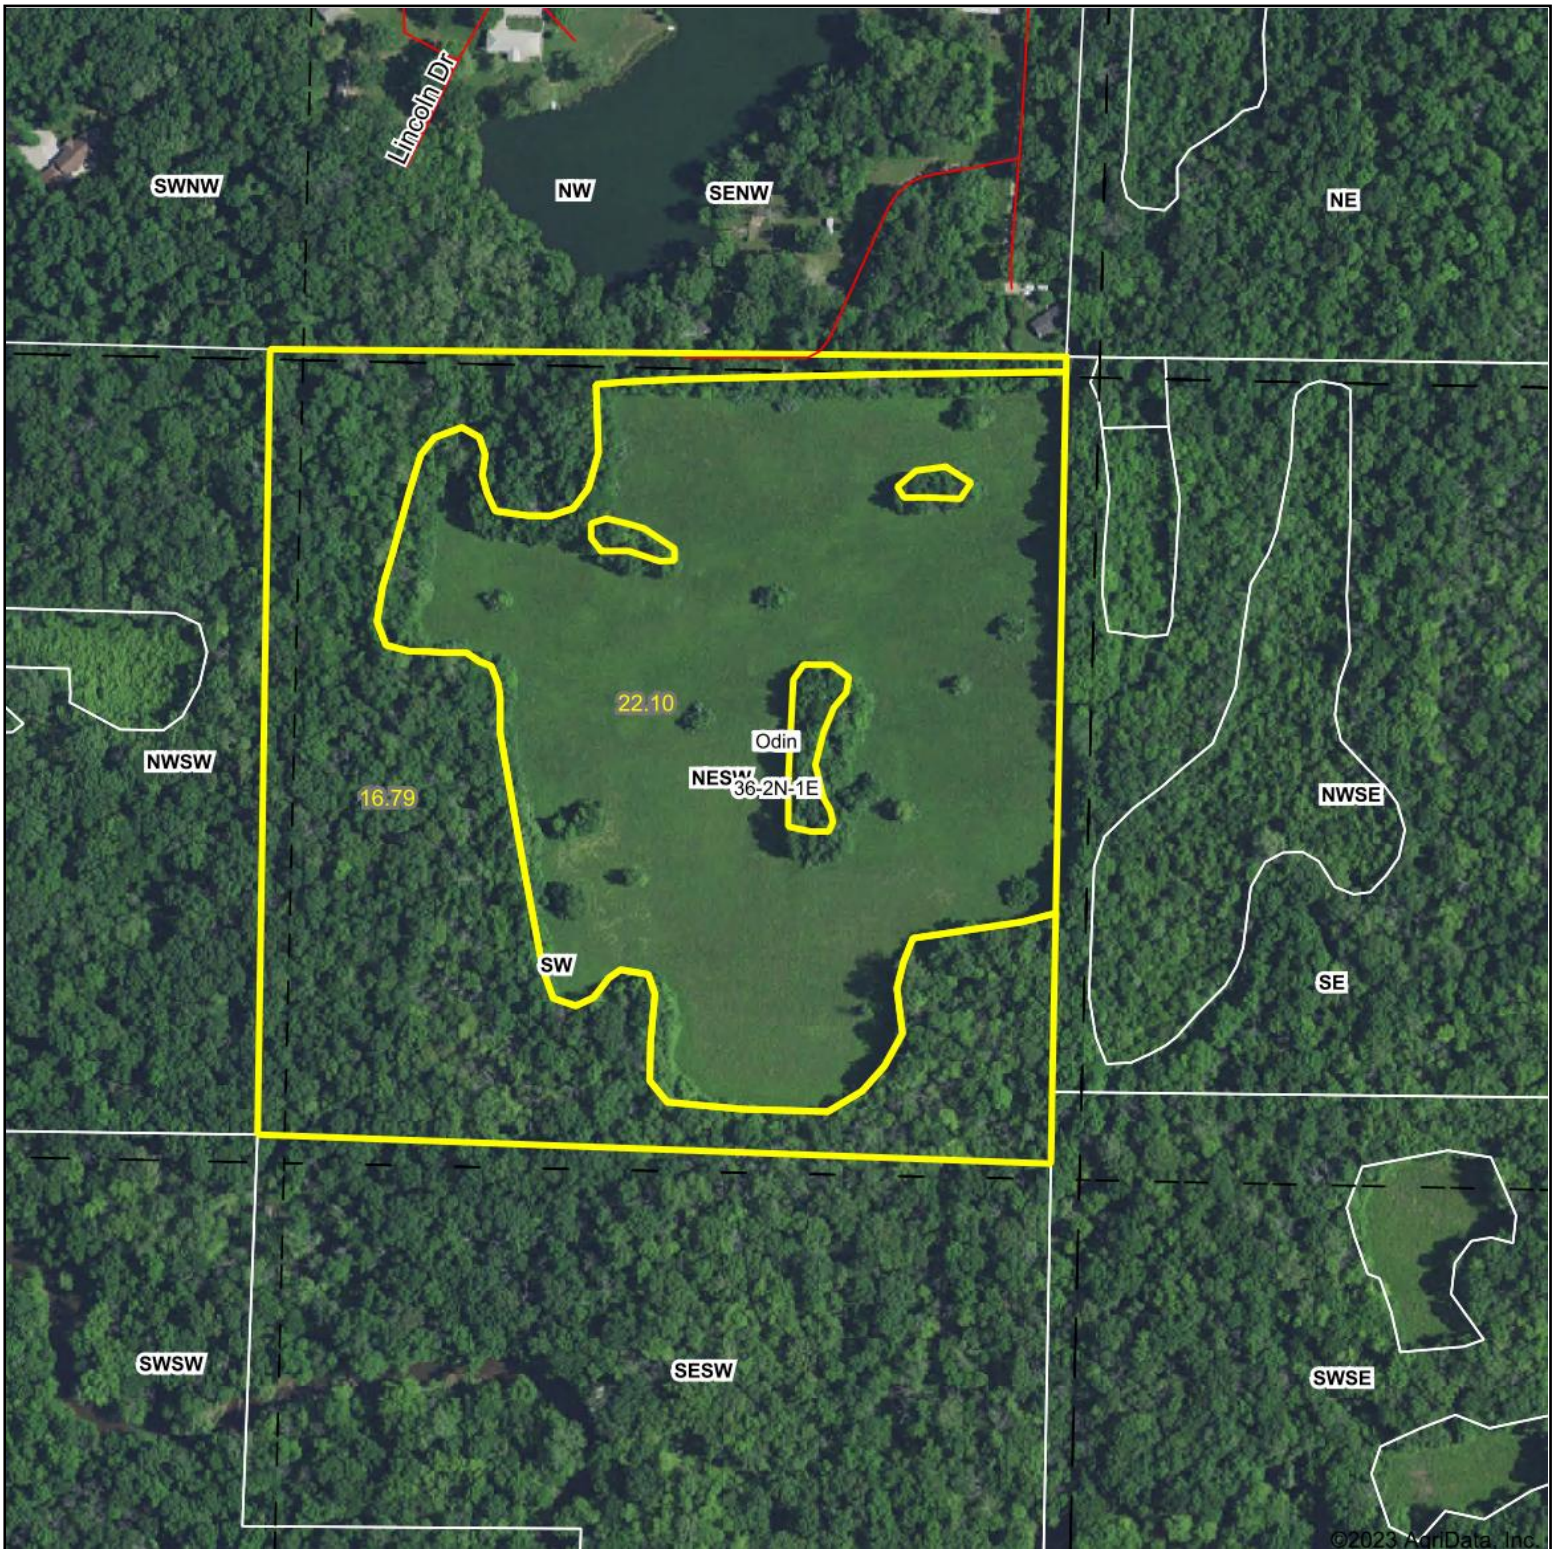

# Aerial Map

Boundary Center: 38° 34' 1.32, -89° 2' 36.49

**36-2N-1E**  
**Marion County**  
**Illinois**

Maps Provided By:

© AgriData, Inc. 2023 www.AgriDataInc.com

11/8/2023

Field borders provided by Farm Service Agency as of 5/21/2008.