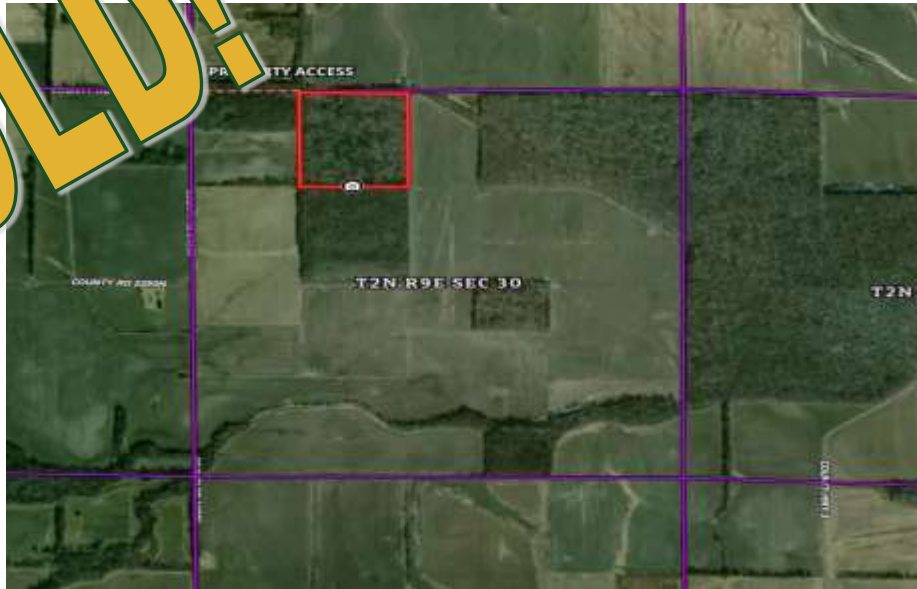

SOLD \$110,000 / CLOSED 8/18/23

FOR SALE: 31.54+ - Acres Wayne County IL Hunting and Recreational Tract

SOLD!

Kayleigh Witter
Broker

Cell: 618-445-1790
kayleighwitter@buyafarm.com
Steeleville Branch Office

buyafarm.com

PROPERTY DETAILS (2904L)

Address: 2398 Co Rd 2300, Clay City IL 62824

List Price: \$115,000

Tracts like this don't come up for sale in this county often. Call me today about this 31-acre recreational property located about 7 miles North of Mt. Erie. This property has mature timber, surrounding woods and secluded location for wildlife.