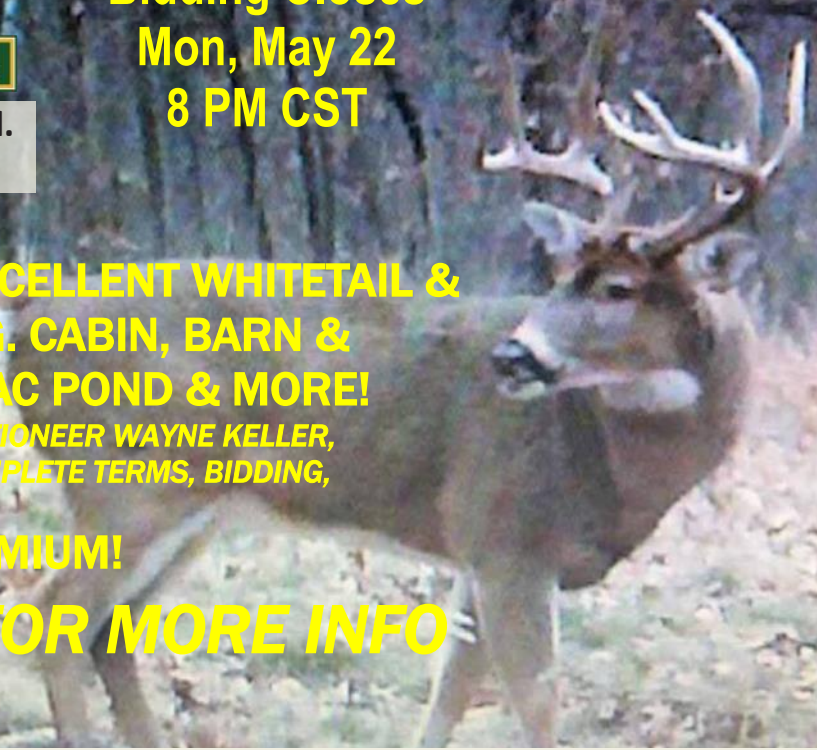

11849 County Farm Rd.
Steeleville IL 62288

Bidding Closes
Mon, May 22
8 PM CST

**ALL WOODED. EXCELLENT WHITETAIL &
TURKEY HUNTING. CABIN, BARN &
OUTHOUSE. 1/4-AC POND & MORE!**

*TERMS: 10% DOWN. AUCTIONEER WAYNE KELLER,
IL LIC #441.002475. COMPLETE TERMS, BIDDING,
ETC. ON WEBSITE.*

NO BUYER'S PREMIUM!

TO BID OR FOR MORE INFO