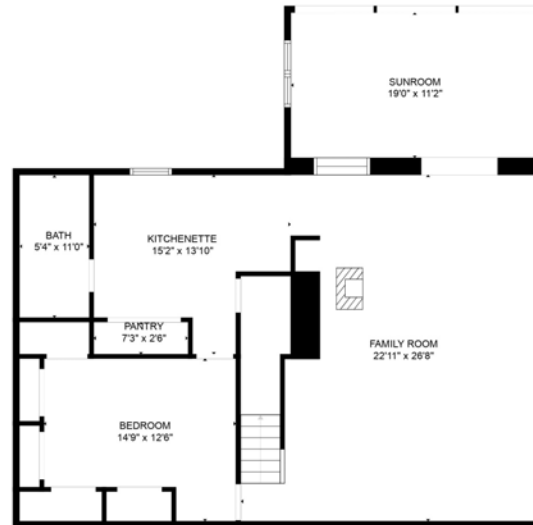

FLOOR 2

FLOOR 1

GROSS INTERNAL AREA
 FLOOR 1: 1306 sq. ft, FLOOR 2: 1678 sq. ft
 EXCLUDED AREAS: , GARAGE: 529 sq. ft
 TOTAL: 2984 sq. ft

SIZES AND DIMENSIONS ARE APPROXIMATE, ACTUAL MAY VARY.

GROSS INTERNAL AREA
FLOOR 1: 1306 sq. ft, FLOOR 2: 1678 sq. ft
EXCLUDED AREAS: , GARAGE: 529 sq. ft
TOTAL: 2984 sq. ft
SIZES AND DIMENSIONS ARE APPROXIMATE, ACTUAL MAY VARY.

GROSS INTERNAL AREA
FLOOR 1: 1306 sq. ft, FLOOR 2: 1678 sq. ft
EXCLUDED AREAS: , GARAGE: 529 sq. ft
TOTAL: 2984 sq. ft
SIZES AND DIMENSIONS ARE APPROXIMATE, ACTUAL MAY VARY.