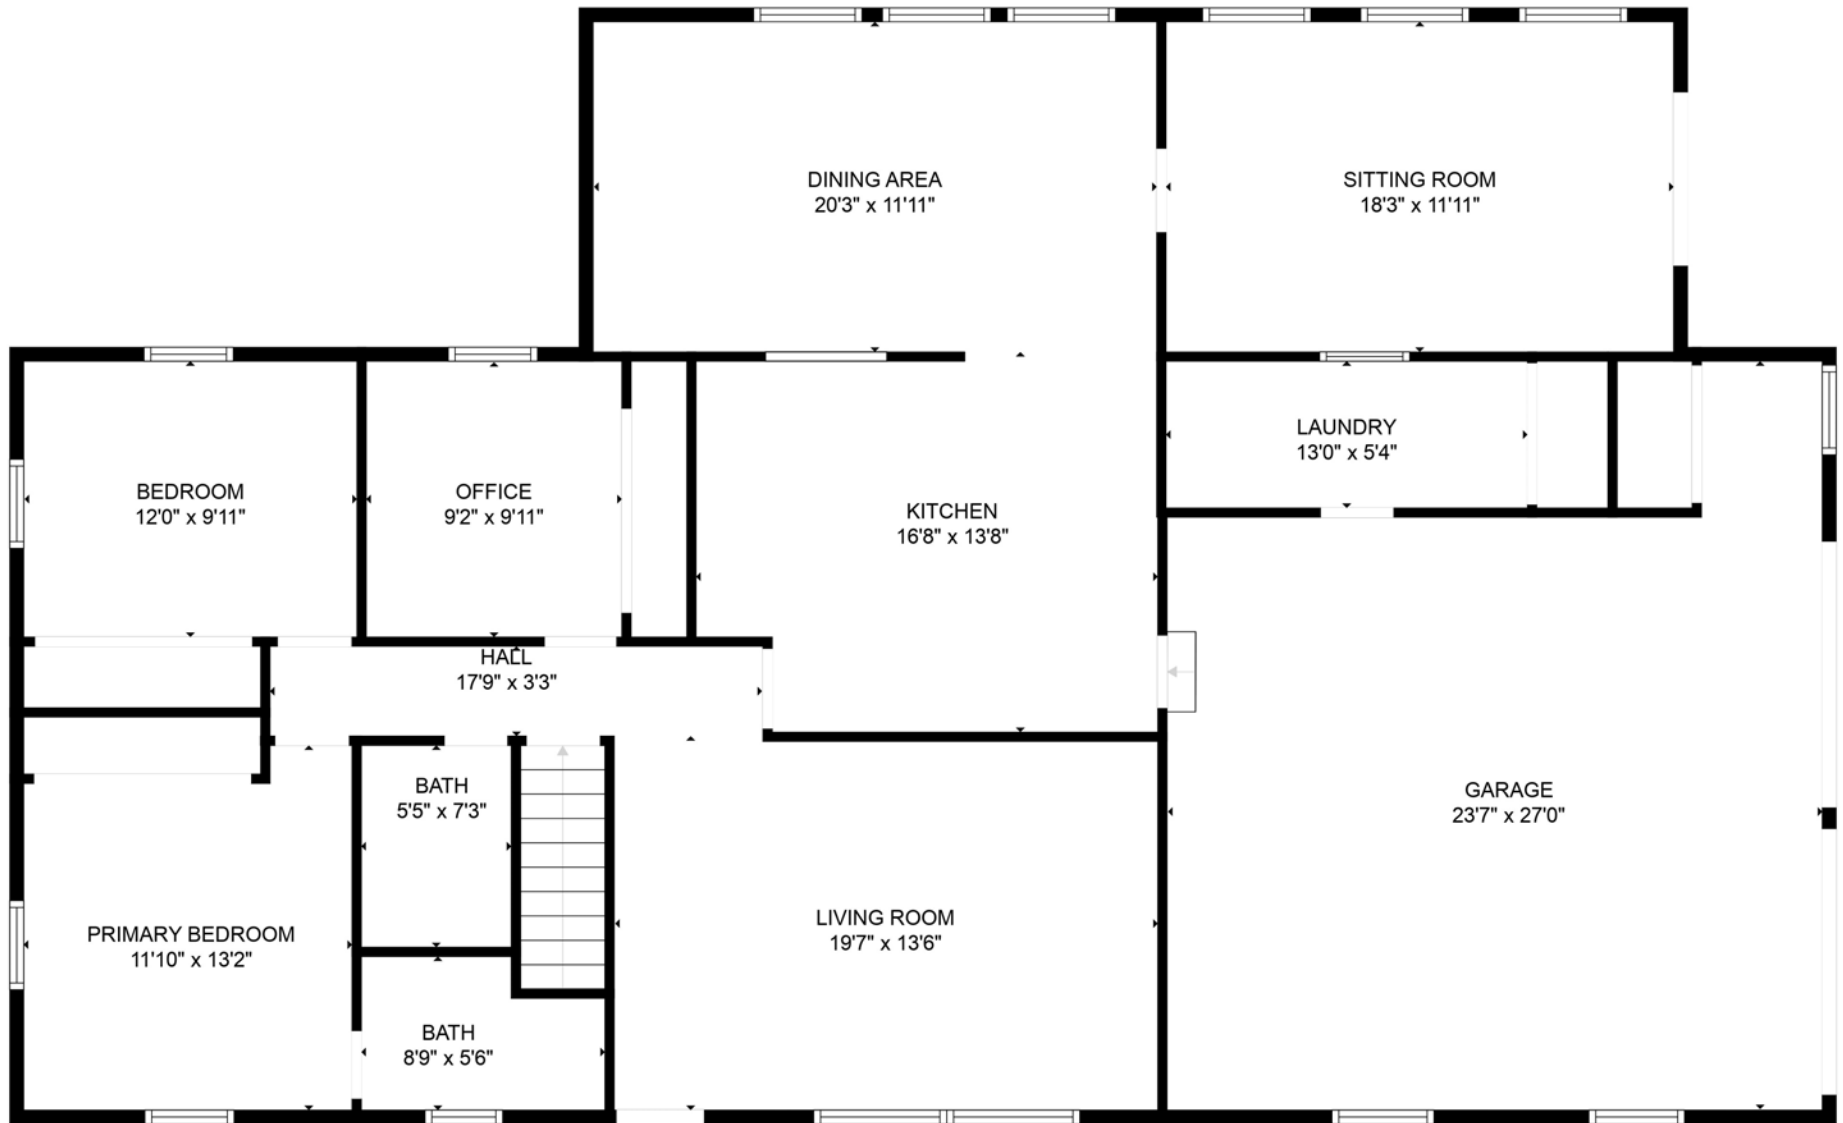

FLOOR 2

FLOOR 1

GROSS INTERNAL AREA
 FLOOR 1: 1306 sq. ft, FLOOR 2: 1678 sq. ft
 EXCLUDED AREAS: , GARAGE: 529 sq. ft
 TOTAL: 2984 sq. ft

SIZES AND DIMENSIONS ARE APPROXIMATE, ACTUAL MAY VARY.

GROSS INTERNAL AREA
FLOOR 1: 1306 sq. ft, FLOOR 2: 1678 sq. ft
EXCLUDED AREAS: , GARAGE: 529 sq. ft
TOTAL: 2984 sq. ft
SIZES AND DIMENSIONS ARE APPROXIMATE, ACTUAL MAY VARY.

GROSS INTERNAL AREA
FLOOR 1: 1306 sq. ft, FLOOR 2: 1678 sq. ft
EXCLUDED AREAS: , GARAGE: 529 sq. ft
TOTAL: 2984 sq. ft
SIZES AND DIMENSIONS ARE APPROXIMATE, ACTUAL MAY VARY.