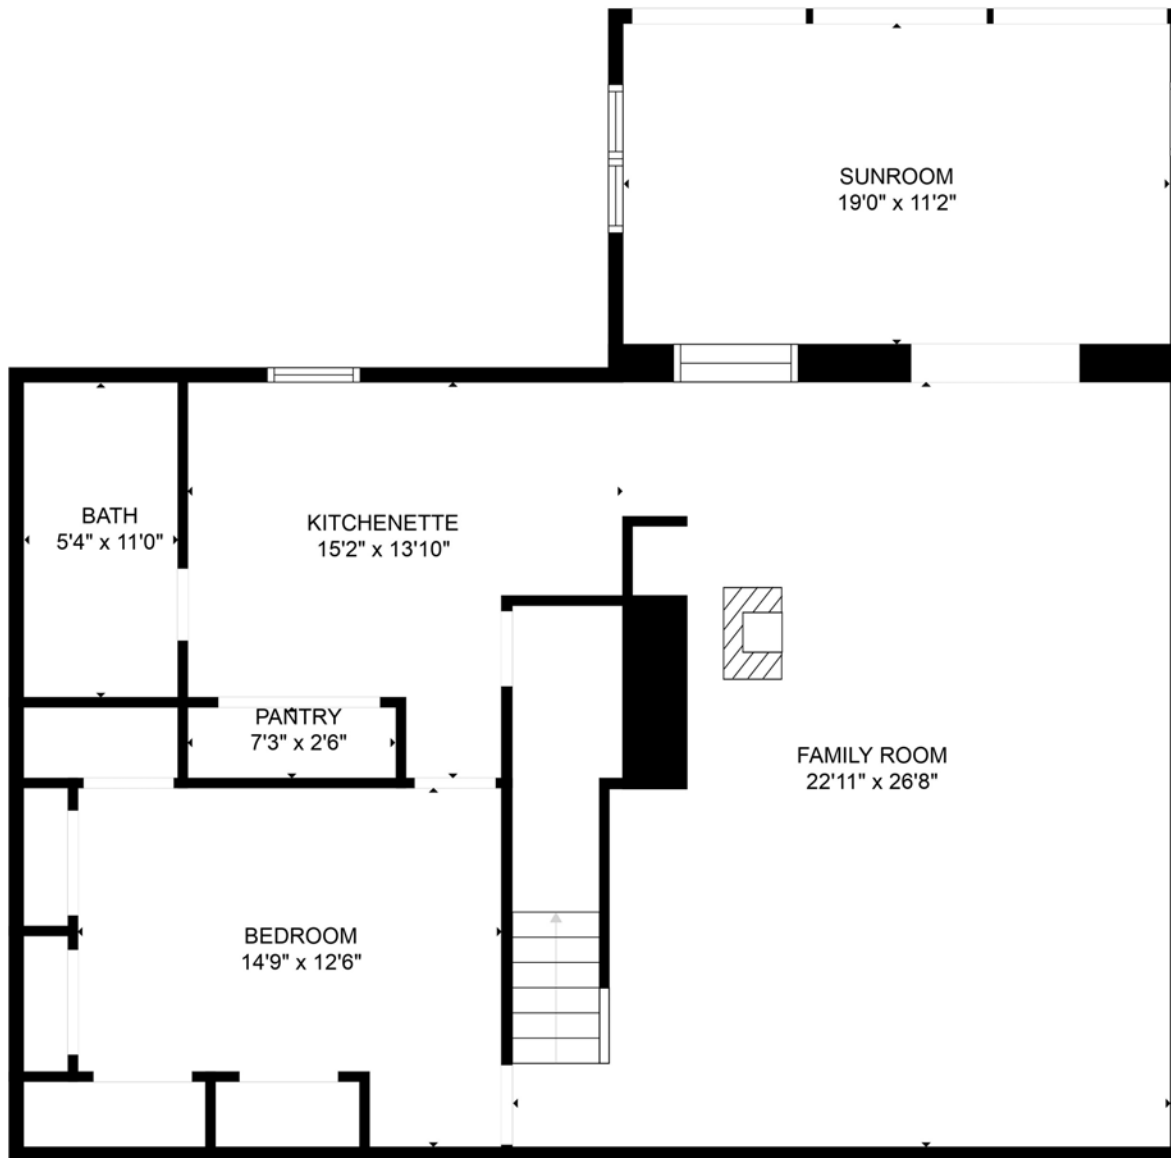

FLOOR 2

FLOOR 1

GROSS INTERNAL AREA
 FLOOR 1: 1306 sq. ft, FLOOR 2: 1678 sq. ft
 EXCLUDED AREAS: , GARAGE: 529 sq. ft
 TOTAL: 2984 sq. ft

SIZES AND DIMENSIONS ARE APPROXIMATE, ACTUAL MAY VARY.

GROSS INTERNAL AREA
FLOOR 1: 1306 sq. ft, FLOOR 2: 1678 sq. ft
EXCLUDED AREAS: , GARAGE: 529 sq. ft
TOTAL: 2984 sq. ft
SIZES AND DIMENSIONS ARE APPROXIMATE, ACTUAL MAY VARY.

GROSS INTERNAL AREA
FLOOR 1: 1306 sq. ft, FLOOR 2: 1678 sq. ft
EXCLUDED AREAS: , GARAGE: 529 sq. ft
TOTAL: 2984 sq. ft
SIZES AND DIMENSIONS ARE APPROXIMATE, ACTUAL MAY VARY.