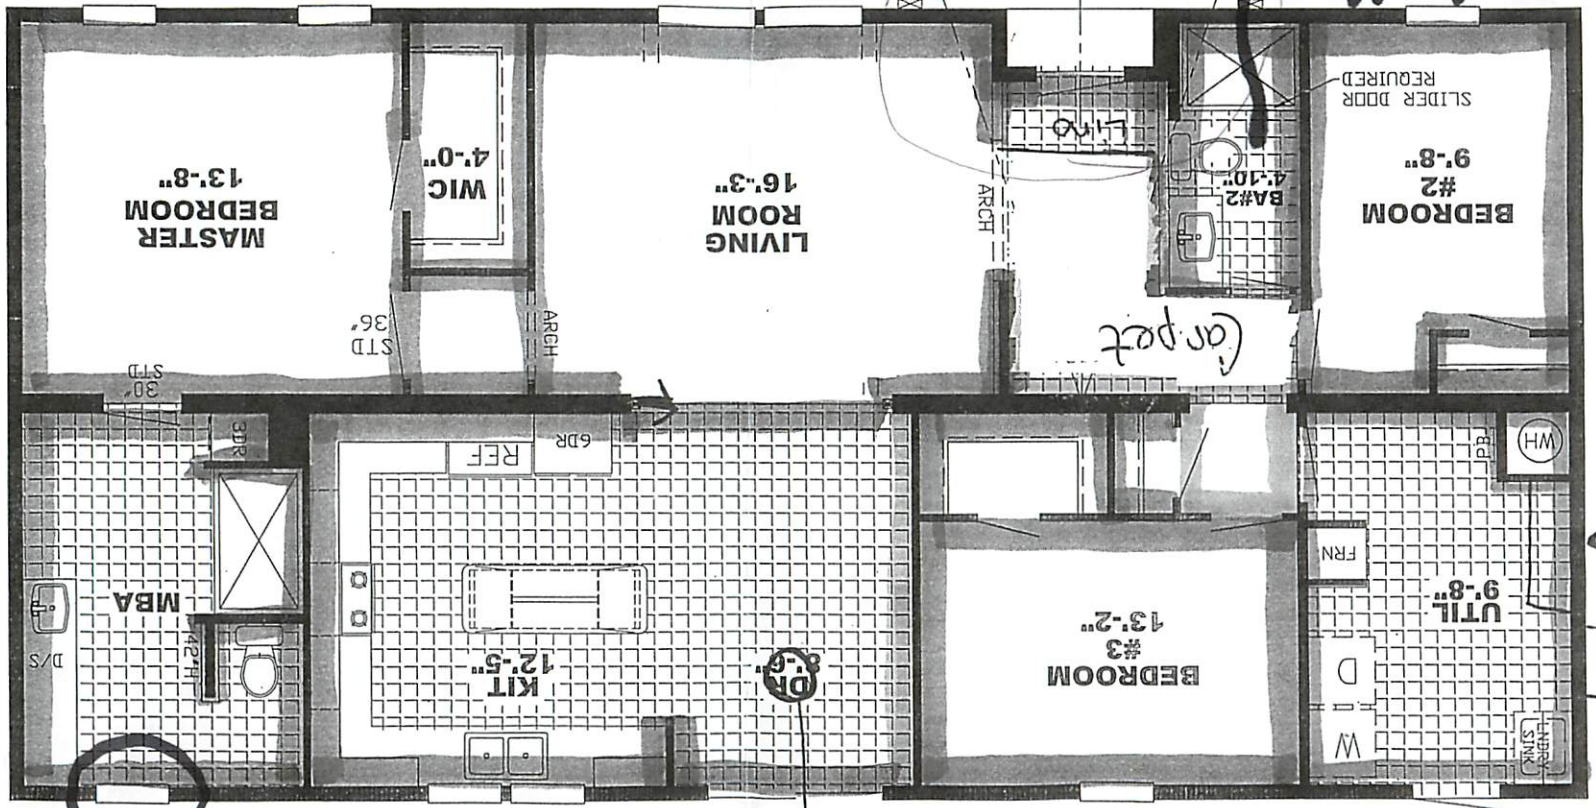

**** R.S.O. - BYERS**

*Blending Blues
Darker Blues
Tanning White*

No carpet - Lin

* refrigerator opening 34" wide
69" high
* carpet in hallway

hitch and

closet windows

MODEL CP-203-54-3/28X54 - SPECIAL - # H-00125 WINFREY

- Siena White
- Spanish Chestnut
- Tree Branch
- Sicilian Summer

Muslin

Chandeliers

Window in Master Bath