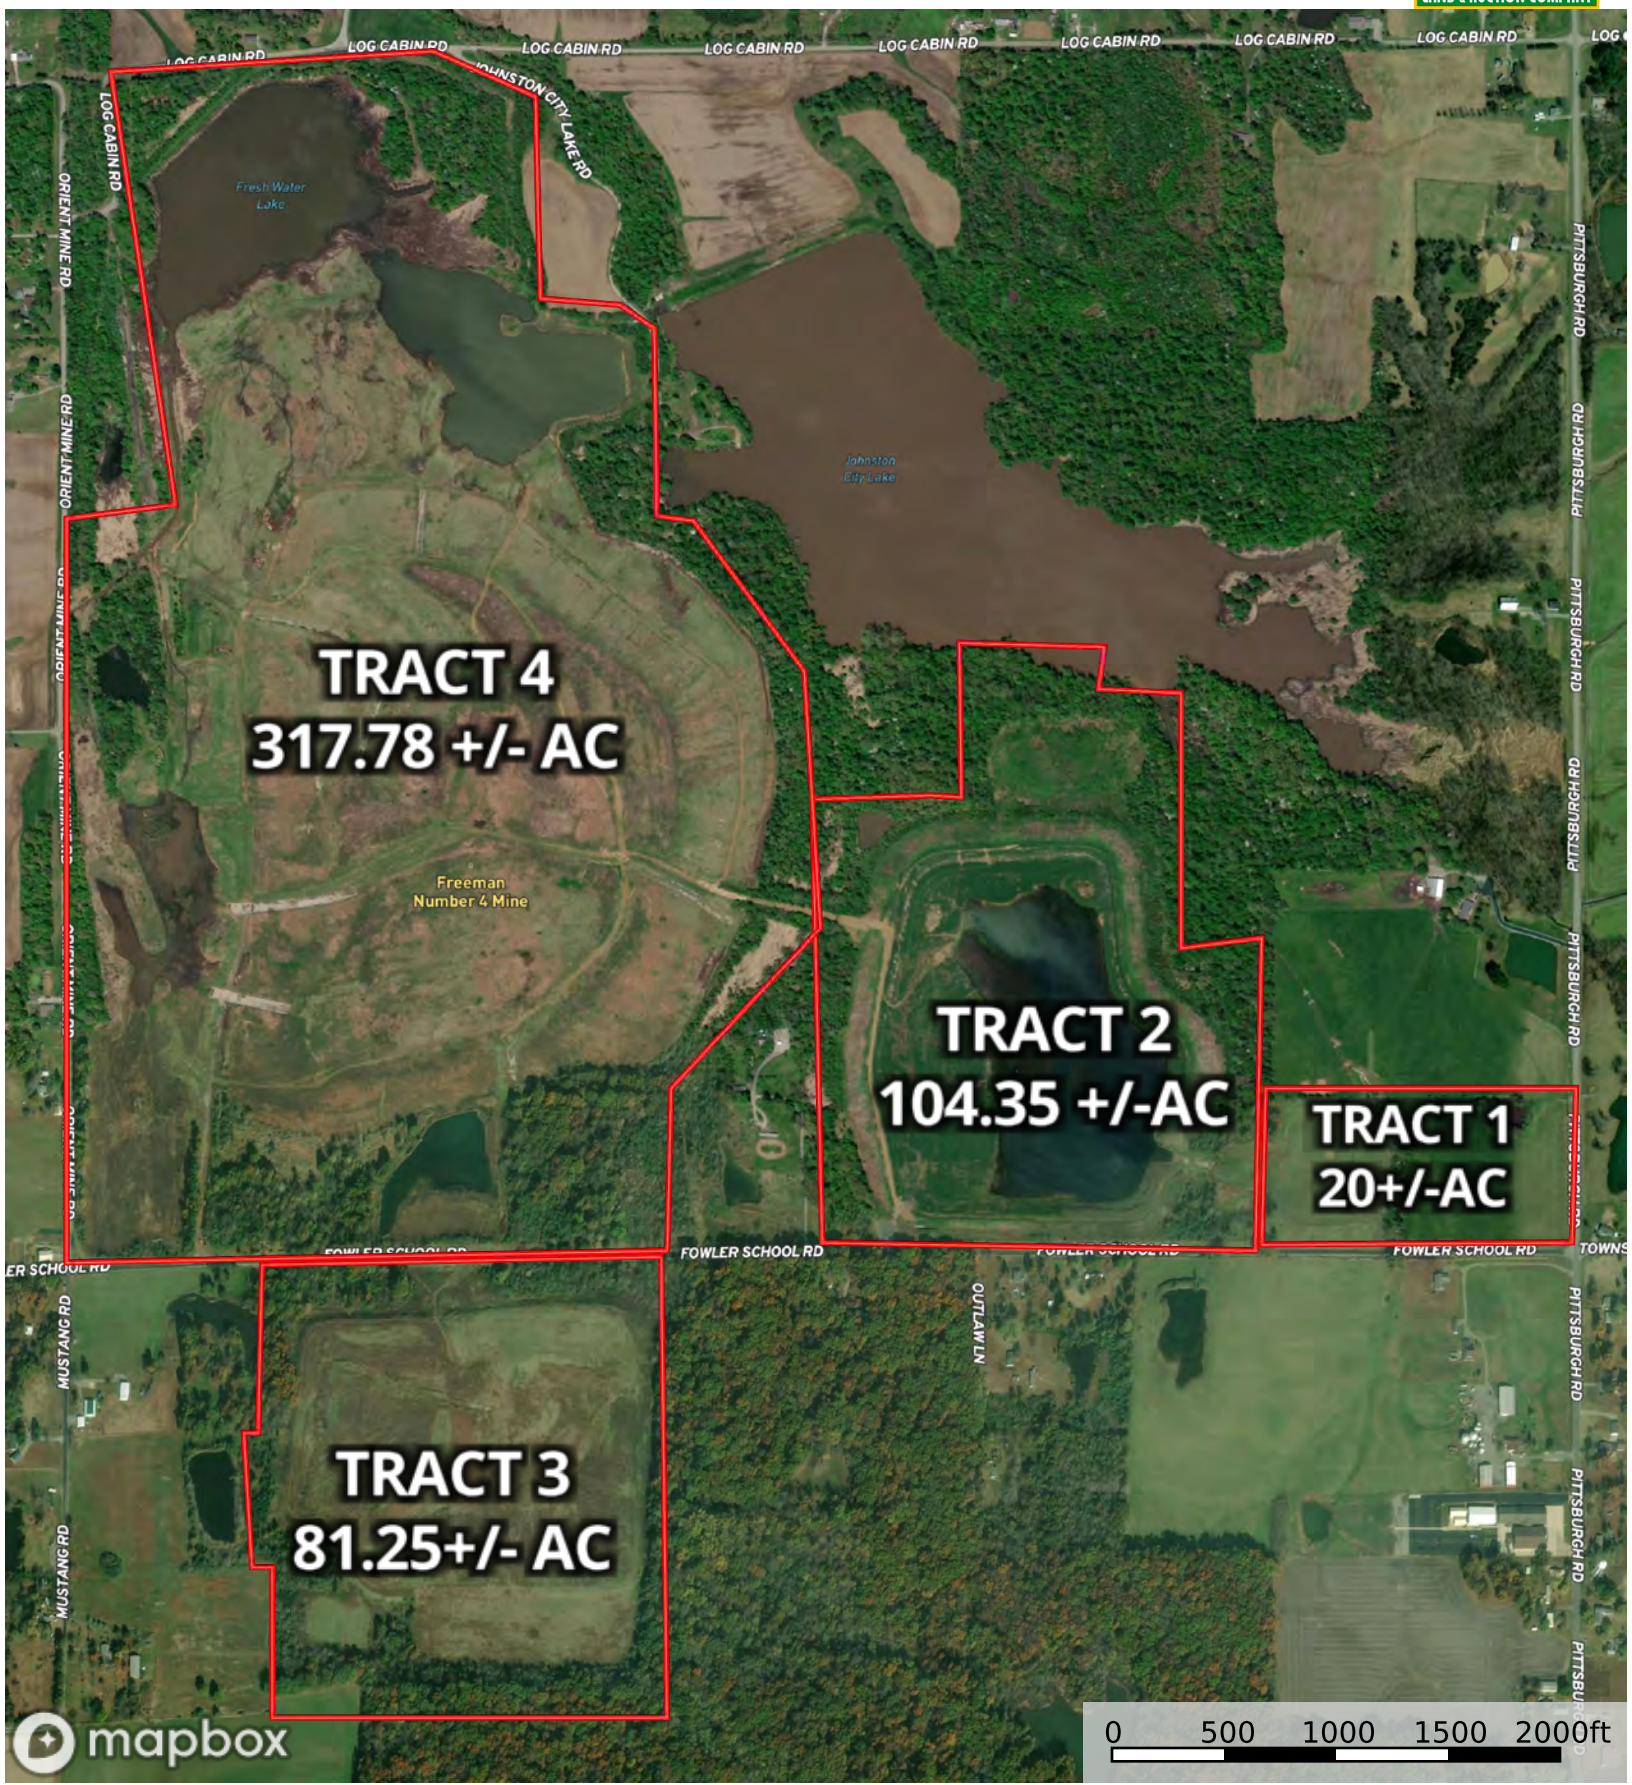

Springfield Coal 4 tracts

Williamson County, Illinois, 4 AC +/-

TRACT 4
317.78 +/- AC

Freeman
Number 4 Mine

TRACT 2
104.35 +/- AC

TRACT 1
20 +/- AC

TRACT 3
81.25 +/- AC

Boundary