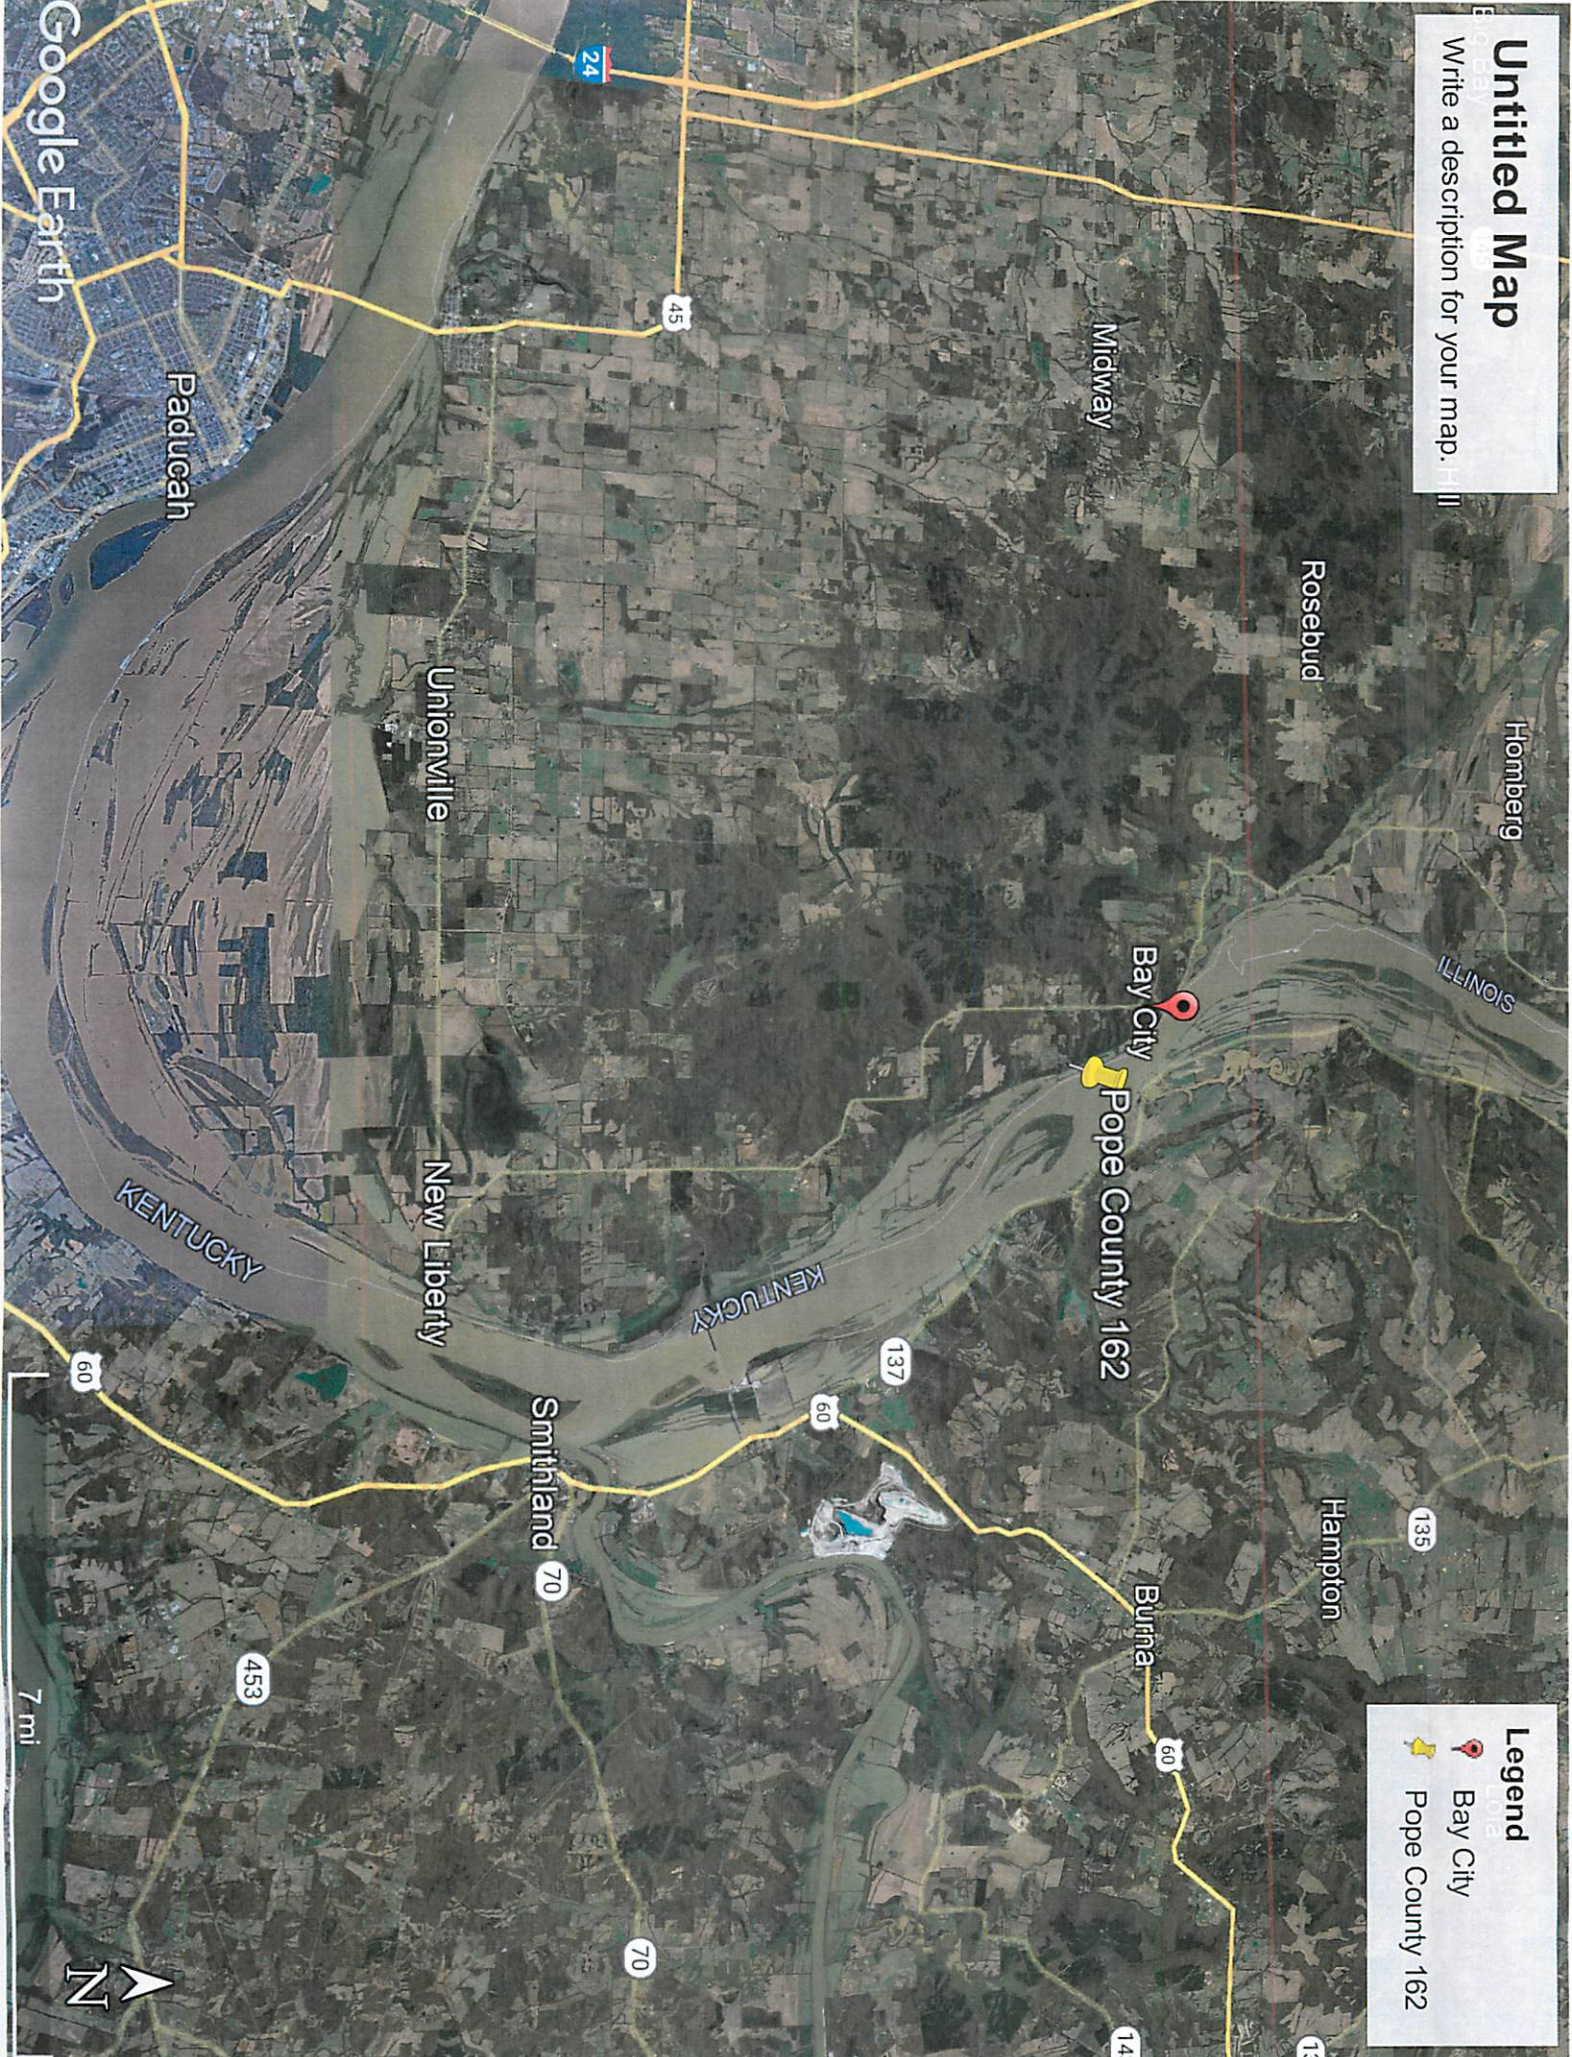

Untitled Map

Write a description for your map. H III

Google Earth

Legend

-  Bay City
-  Pope County 162

7 mi