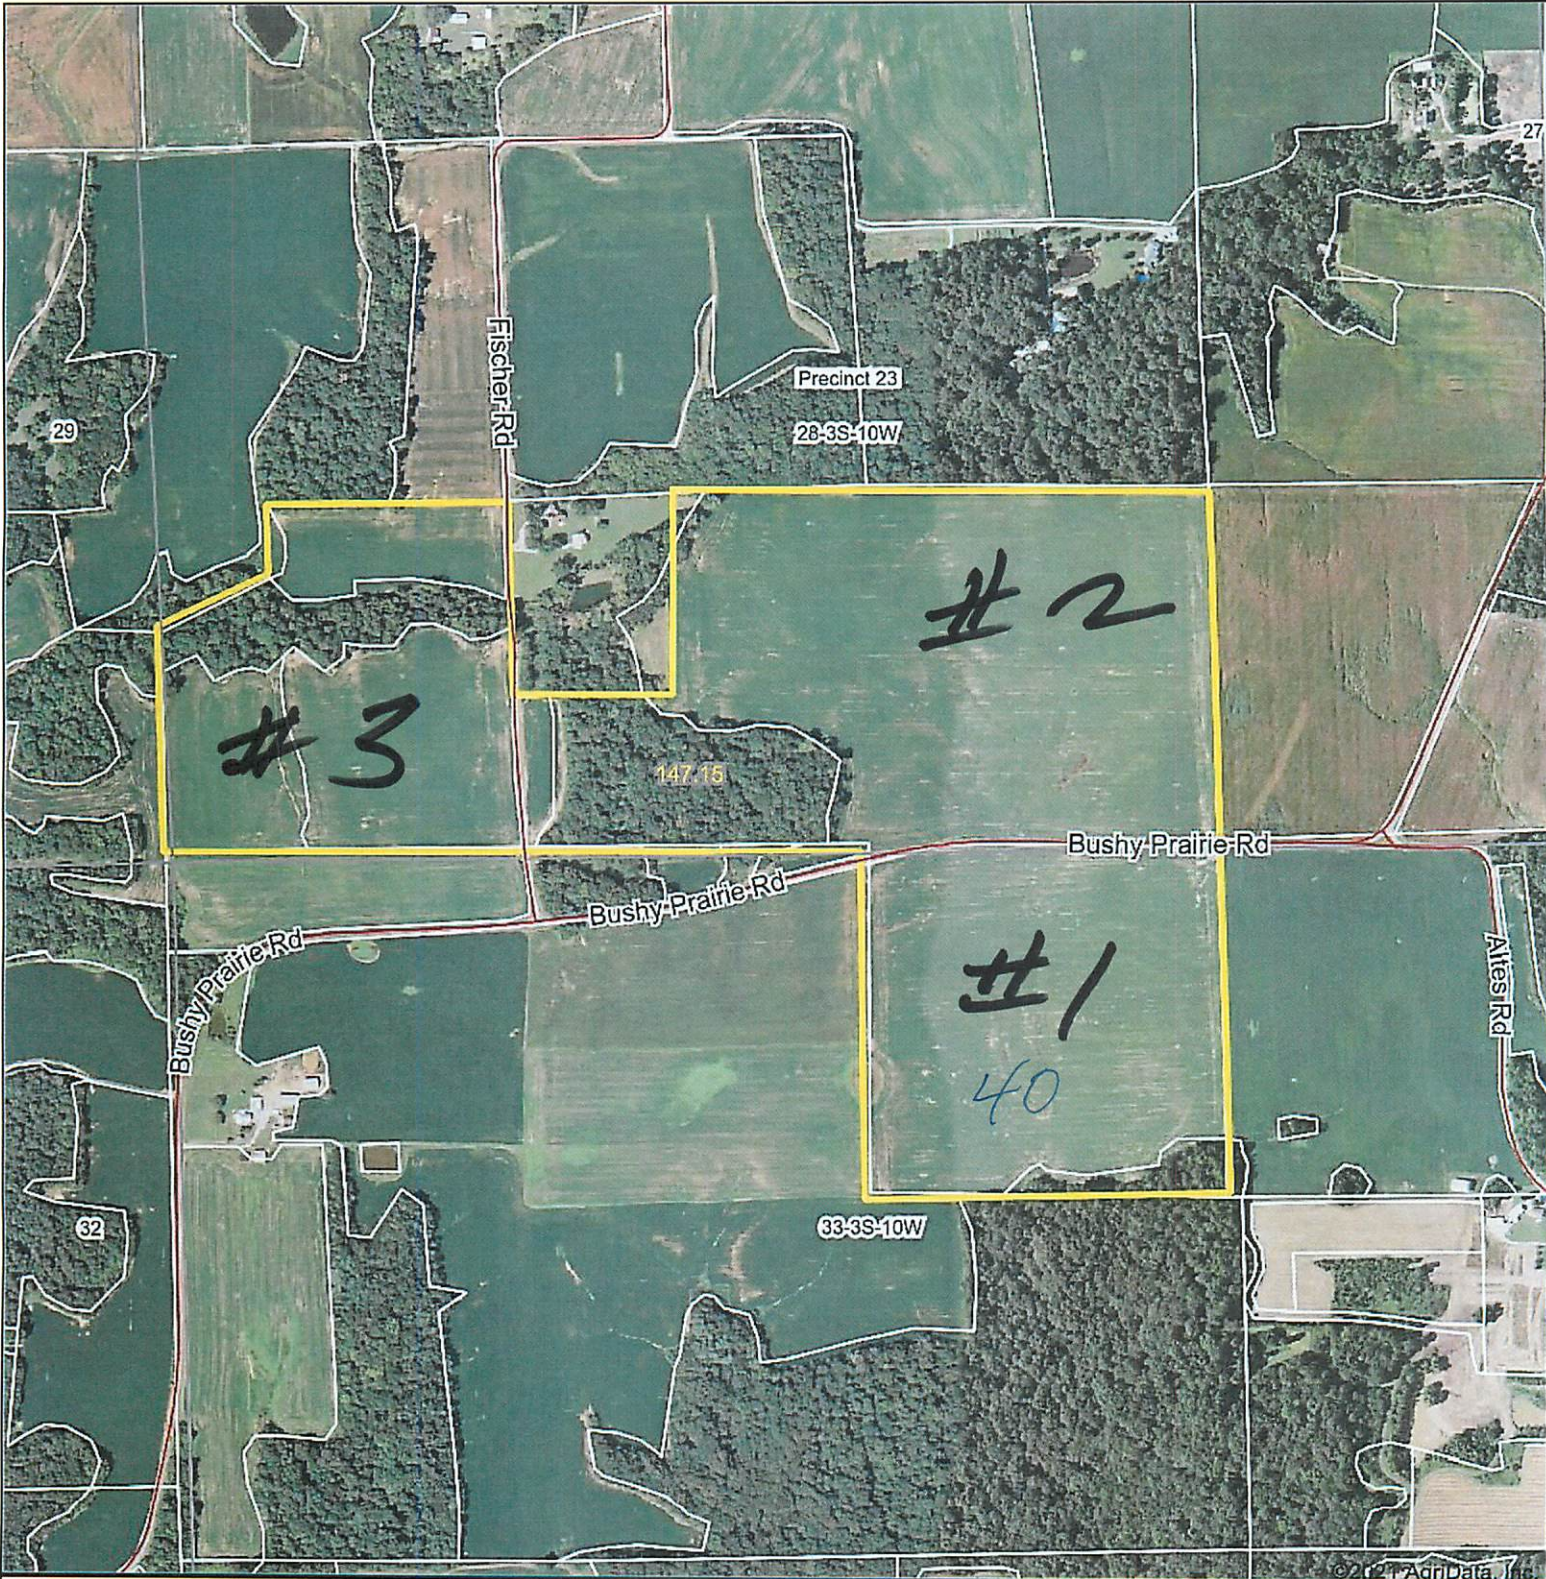

# Aerial Map

Map Center: 38° 14' 21.88, -90° 12' 44.1

28-3S-10W  
Monroe County  
Illinois

9/6/2021

Field borders provided by Farm Service Agency as of 5/21/2008.