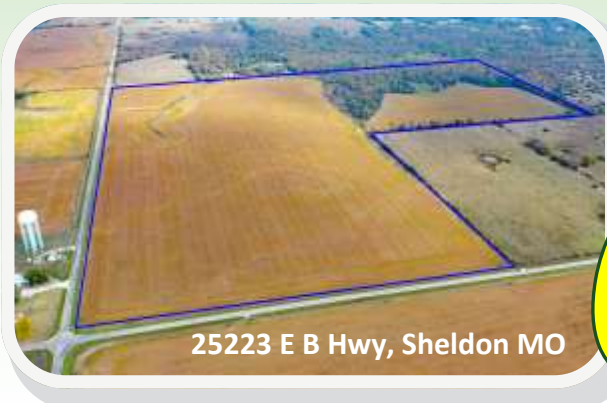

# 3 On-Line Real Estate Auctions

118 Acres

147.8 Acres

278.6 Acres

Vernon County MO

Barton County MO

Bates County MO

25223 E B Hwy, Sheldon MO

80th NW Lane and NW 100th Road,  
Liberal MO

County Rd 13007, South of Hume MO