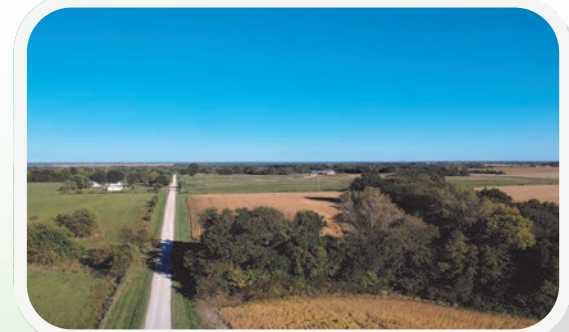

On-Line Real Estate Auction

Bidding Closes Thursday December 10th 8:00 PM

Buyafarm.com is pleased to offer this 120 Acre Henry County Missouri Farm for Sale for Parker Family LLC. Farm will be offered as a whole. Auction will be online only. Contact Jay or Wayne if you have questions about bidding. Farm Lease open for 2021 NO Buyers Premium! 10% down upon signing 45 day close