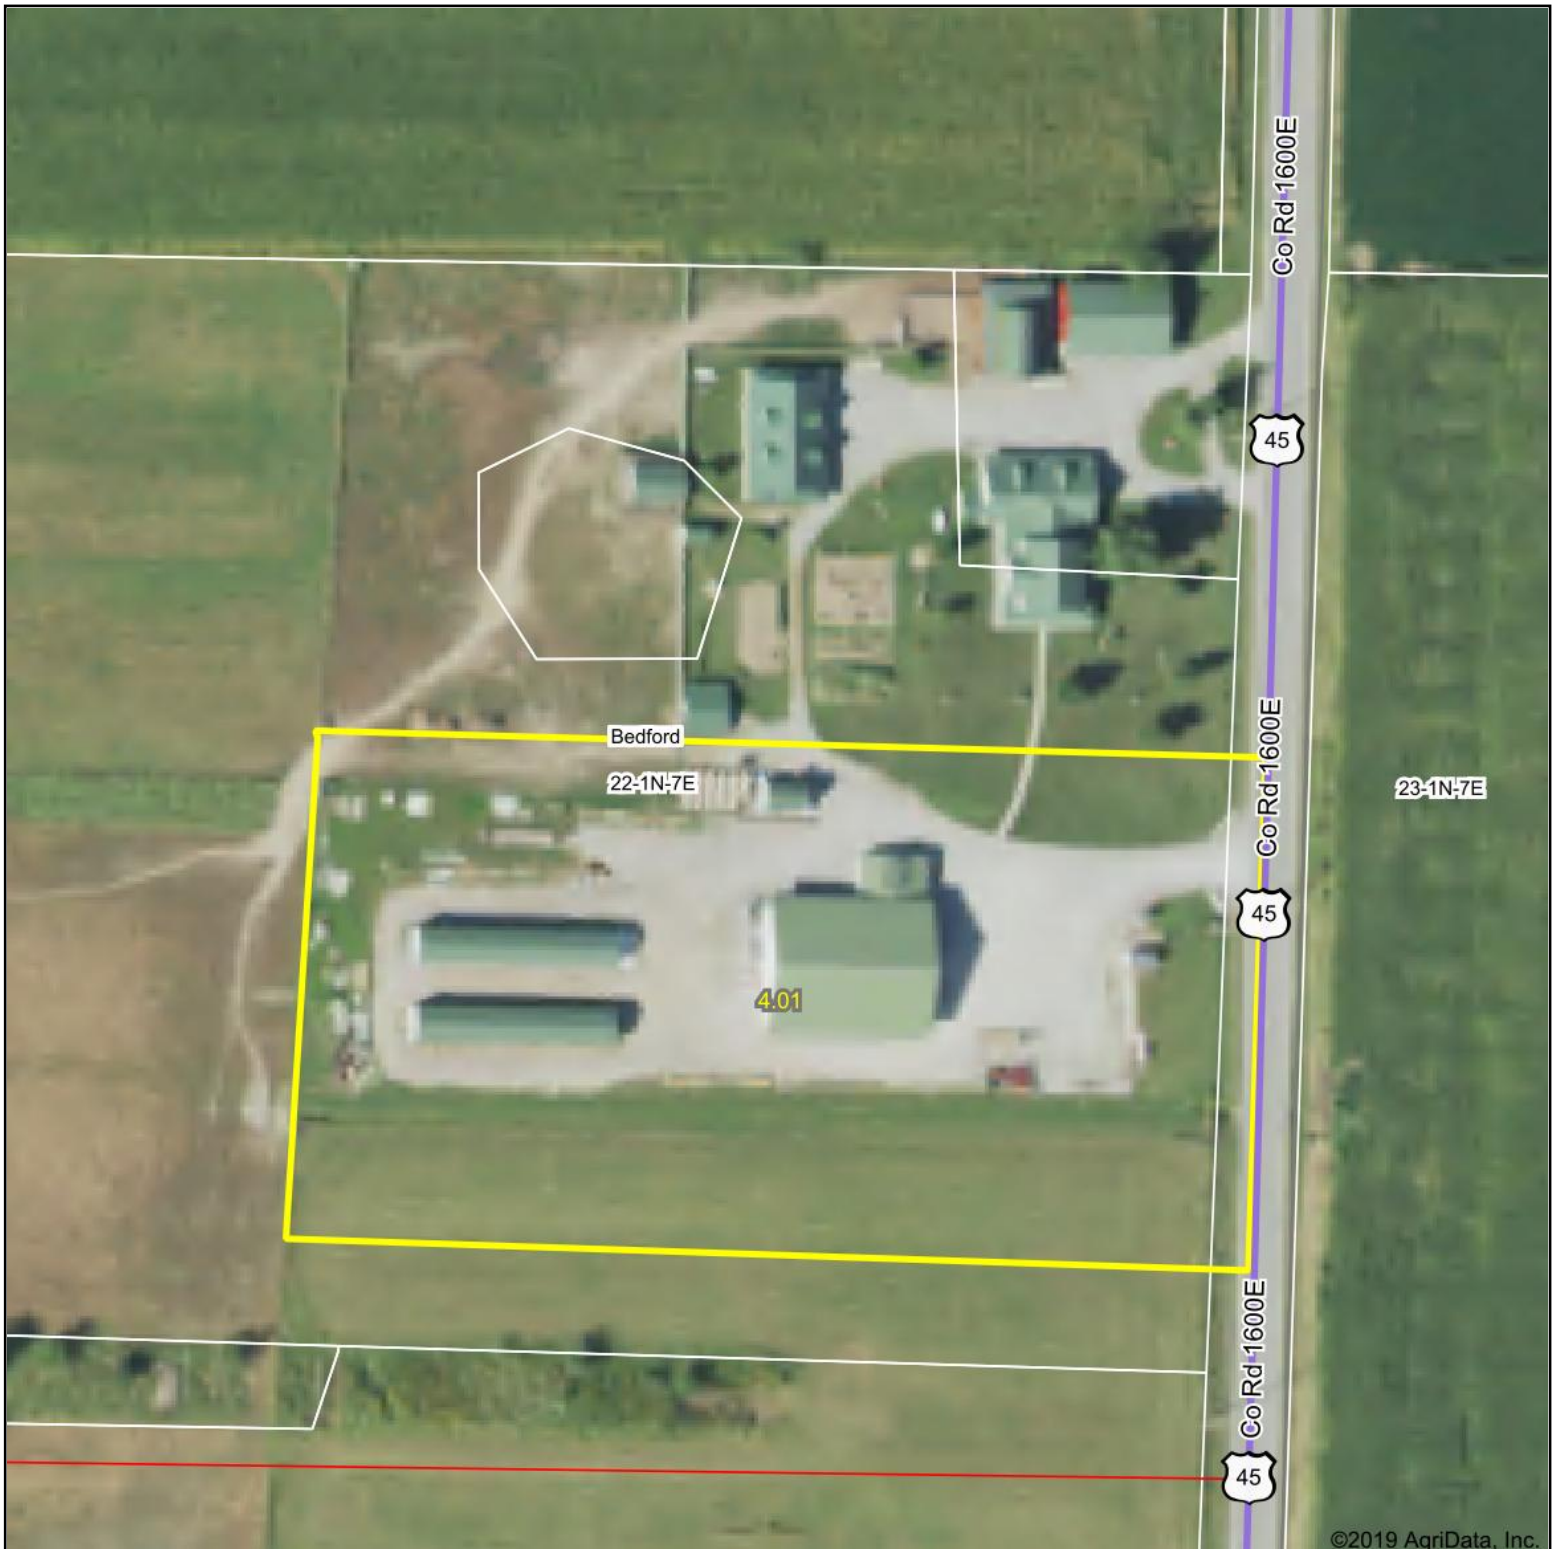

Aerial Map

©2019 AgriData, Inc.

Map Center: 38° 30' 38.61, -88° 24' 12.73

22-1N-7E
Wayne County
Illinois

2/14/2020

Field borders provided by Farm Service Agency as of 5/21/2008.