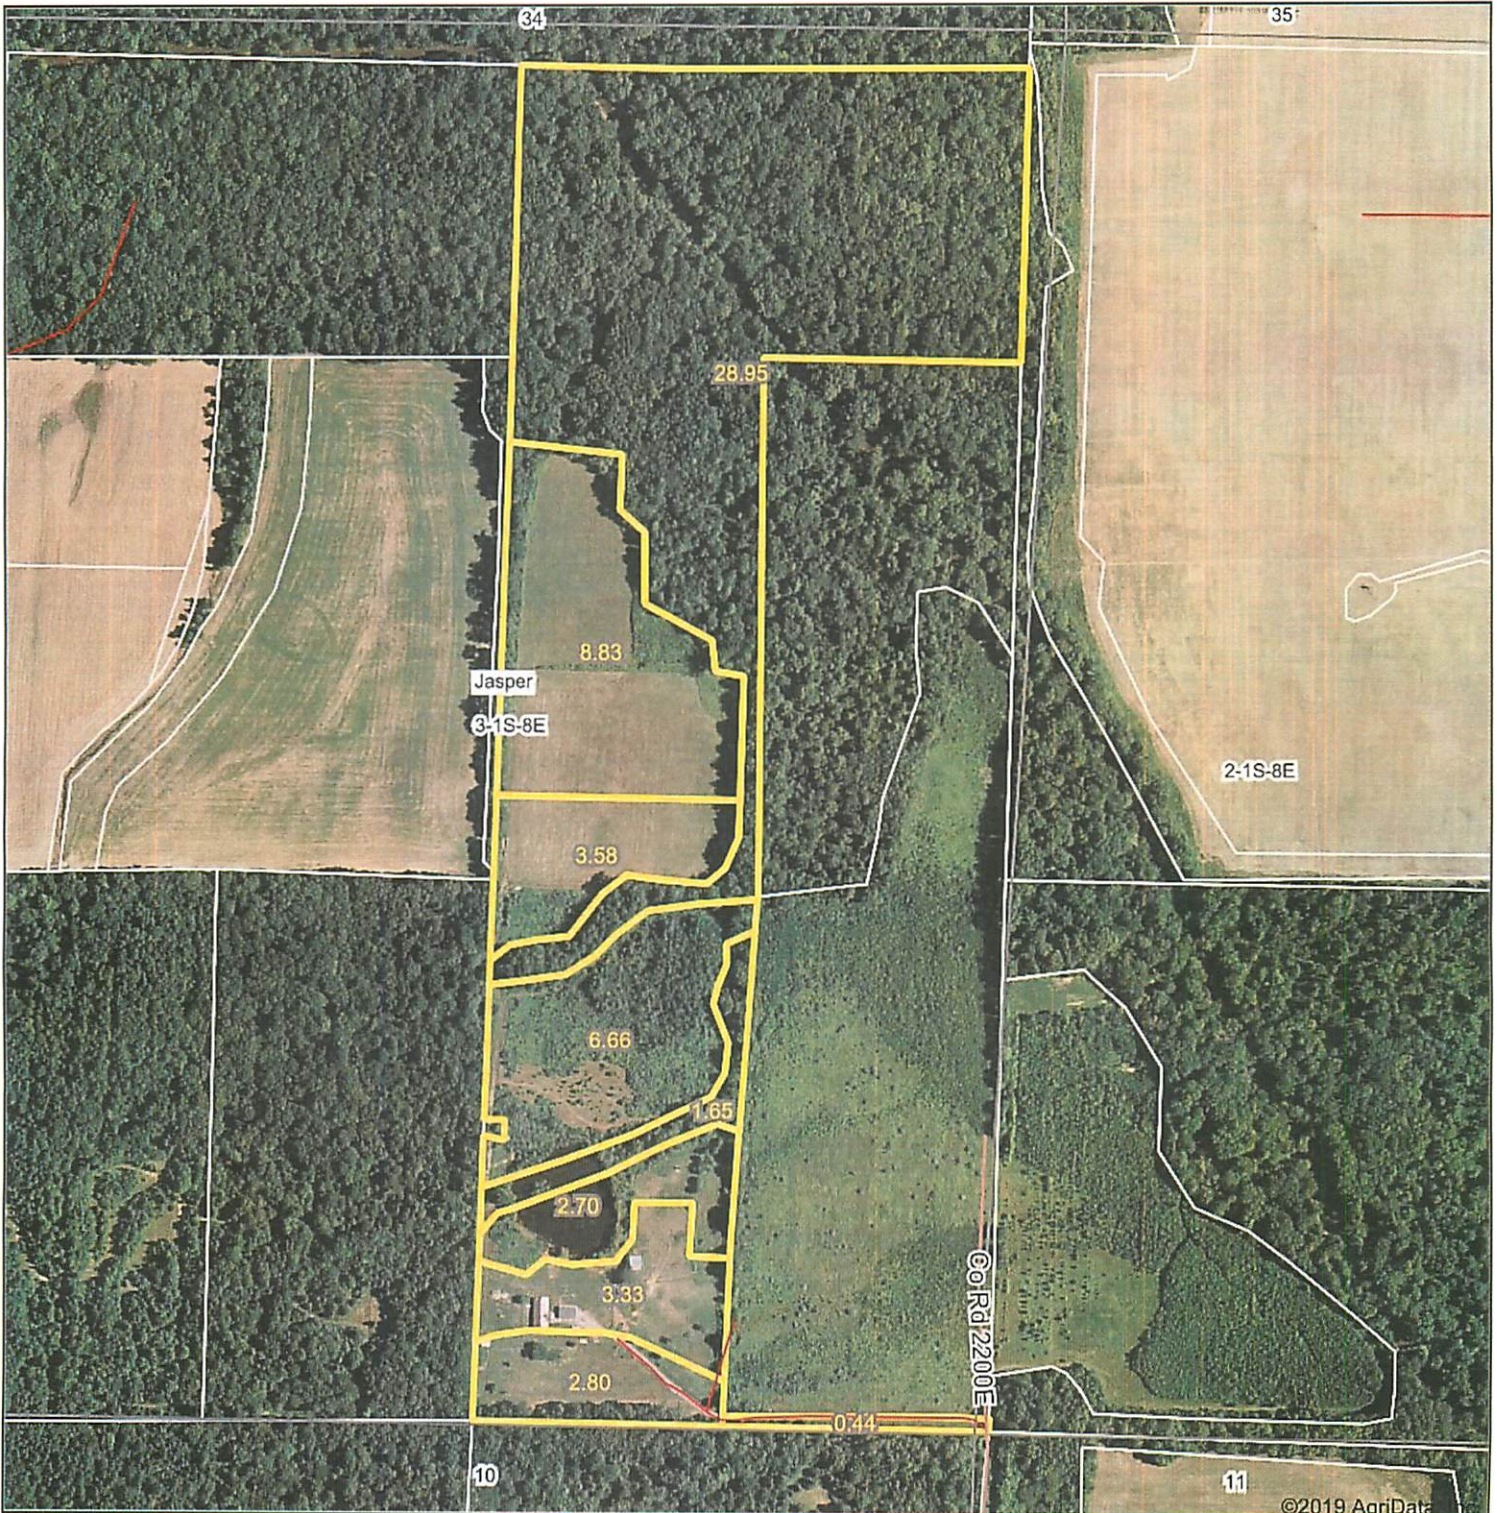

# Aerial Map

©2019 AgriData

Map Center: 38° 27' 46.92, -88° 17' 47.46

Maps Provided By:

© AgriData, Inc 2019 www.AgriDataInc.com

3-1S-8E  
Wayne County  
Illinois

1/11/2020

Field borders provided by Farm Service Agency as of 5/21/2008. Soils data provided by University of Illinois at Champaign-Urbana