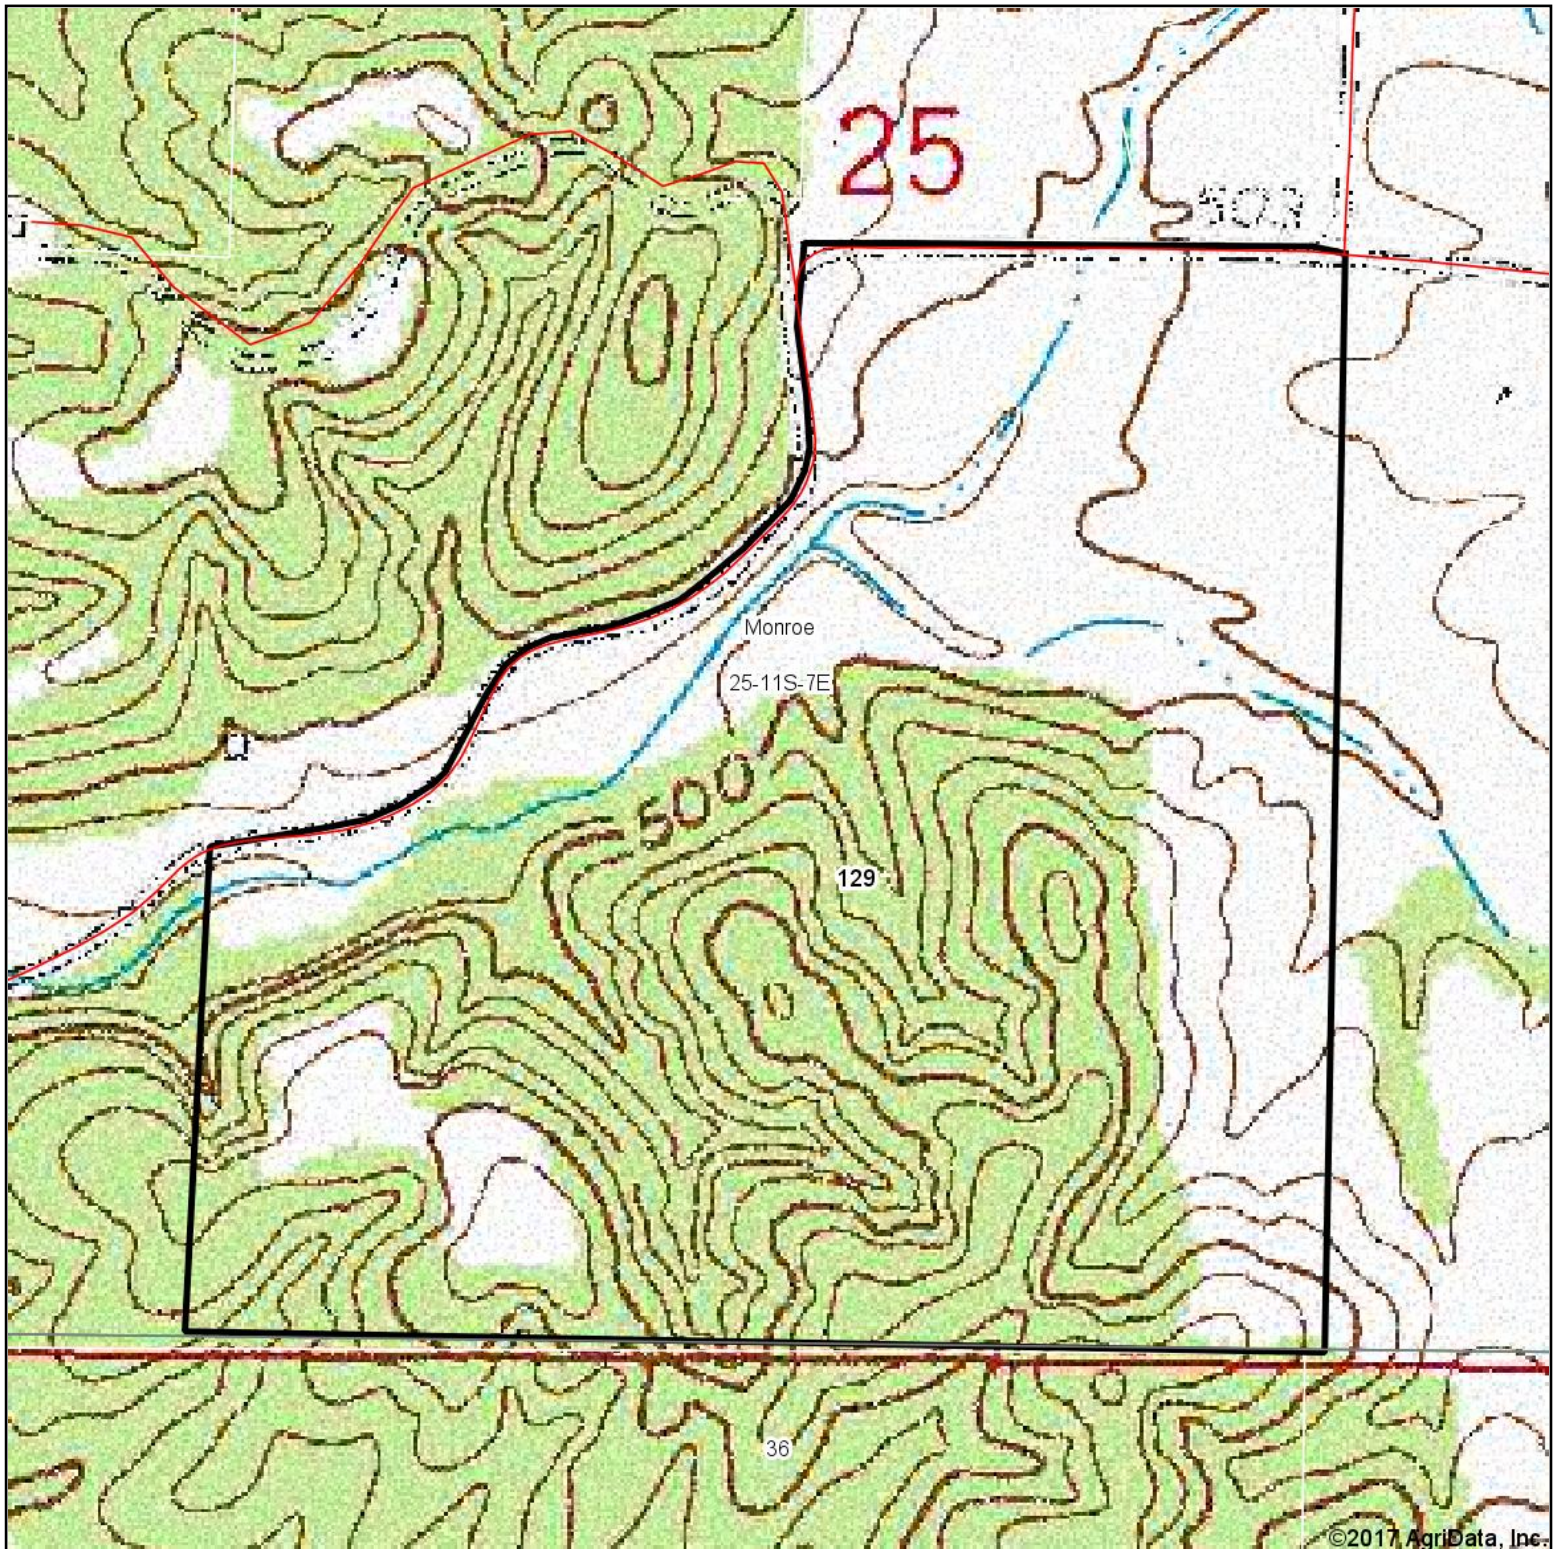

©2017 AgriData, Inc.

State: **Illinois**
 County: **Hardin**
 Location: **25-11S-7E**
 Township: **Monroe**
 Acres: **23.02**
 Date: **7/26/2017**

Maps Provided By:

© AgriData, Inc. 2017

www.AgriDataInc.com

Area Symbol: IL069, Soil Area Version: 10

Code	Soil Description	Acres	Percent of field	Il. State Productivity Index Legend	Corn Bu/A	Soybeans Bu/A	Wheat Bu/A	Crop productivity index for optimum management
**301D3	Grantsburg silt loam, 10 to 18 percent slopes, severely eroded	6.28	27.3%		**92	**32	**38	**70
**301C2	Grantsburg silt loam, 5 to 10 percent slopes, eroded	5.58	24.2%		**121	**41	**50	**92
**301D2	Grantsburg silt loam, 10 to 18 percent slopes, eroded	5.04	21.9%		**113	**39	**46	**86
8427B	Burnside silt loam, 1 to 4 percent slopes, occasionally flooded	4.58	19.9%		128	43	51	96
**301C3	Grantsburg silt loam, 5 to 10 percent slopes, severely eroded	0.90	3.9%		**99	**34	**41	**75
**954F	Alford-Baxter complex, 18 to 35 percent slopes	0.64	2.8%		**102	**32	**40	**75
Weighted Average					111.3	38	45.4	84.3

** Indexes adjusted for slope and erosion according to Bulletin 811 Table S3

Soils data provided by USDA and NRCS. Soils data provided by University of Illinois at Champaign-Urbana.

Topography Map

map center: 37° 31' 47.49, -88° 23' 10.59

0ft 531ft 1063ft

Maps Provided By:

© AgriData, Inc. 2017

www.AgriDataInc.com

25-11S-7E
Hardin County
Illinois

7/20/2017