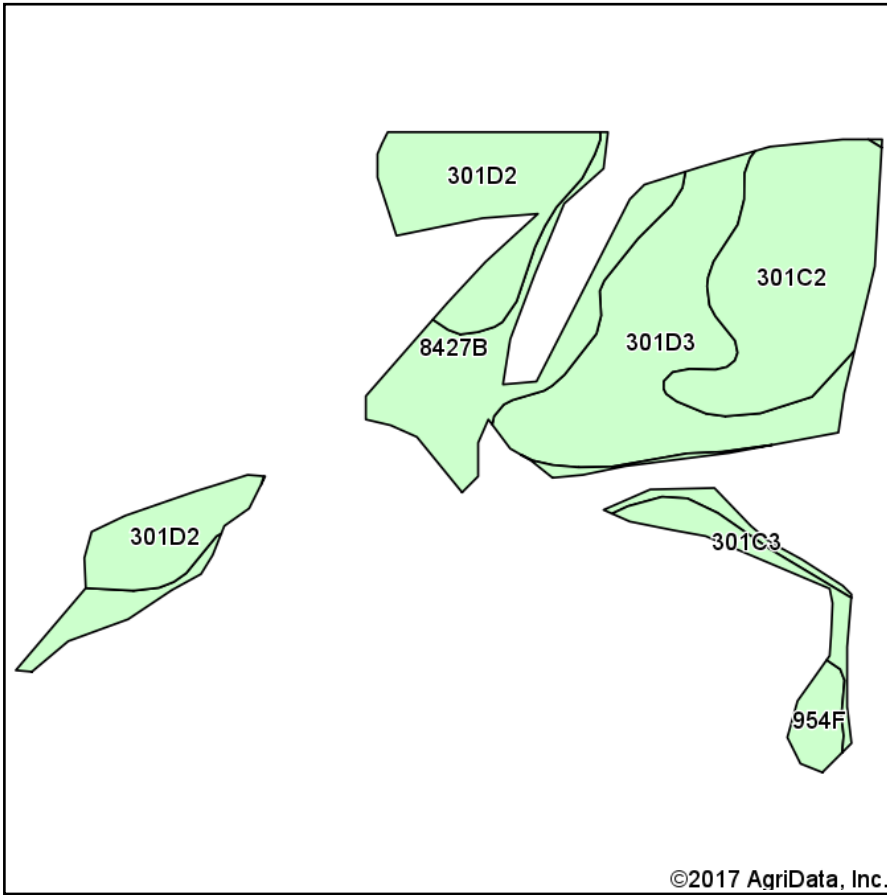

Aerial Map

map center: 37° 31' 47.49, -88° 23' 10.59

Maps Provided By:
surety
CUSTOMIZED ONLINE MAPPING
© AgriData, Inc. 2017 www.AgriDataInc.com

25-11S-7E
Hardin County
Illinois

7/20/2017

Soils Map

Soils data provided by USDA and NRCS.

©2017 AgriData, Inc.

State: **Illinois**
 County: **Hardin**
 Location: **25-11S-7E**
 Township: **Monroe**
 Acres: **23.02**
 Date: **7/26/2017**

Maps Provided By:

© AgriData, Inc. 2017

www.AgriDataInc.com

** Indexes adjusted for slope and erosion according to Bulletin 811 Table S3

Soils data provided by USDA and NRCS. Soils data provided by University of Illinois at Champaign-Urbana.

Topography Map

map center: 37° 31' 47.49, -88° 23' 10.59

0ft 531ft 1063ft

Maps Provided By:

© AgriData, Inc. 2017

www.AgriDataInc.com

25-11S-7E
Hardin County
Illinois

7/20/2017