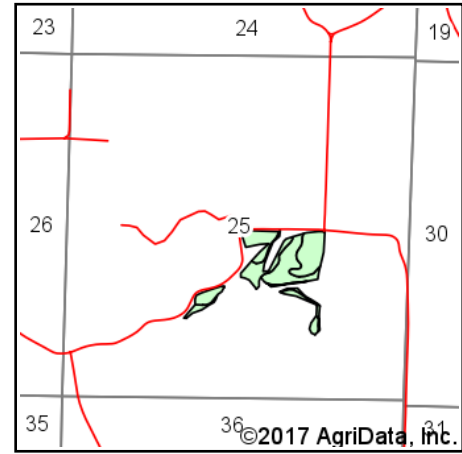

Aerial Map

map center: 37° 31' 47.49, -88° 23' 10.59

Maps Provided By:
surety
CUSTOMIZED ONLINE MAPPING
© AgriData, Inc. 2017 www.AgriDataInc.com

25-11S-7E
Hardin County
Illinois

7/20/2017

Soils Map

Soils data provided by USDA and NRCS.

©2017 AgriData, Inc.

State: **Illinois**
 County: **Hardin**
 Location: **25-11S-7E**
 Township: **Monroe**
 Acres: **23.02**
 Date: **7/26/2017**

Maps Provided By:

© AgriData, Inc. 2017

www.AgriDataInc.com

0ft 531ft 1063ft

Maps Provided By:

© AgriData, Inc. 2017

www.AgriDataInc.com

25-11S-7E
Hardin County
Illinois

7/20/2017