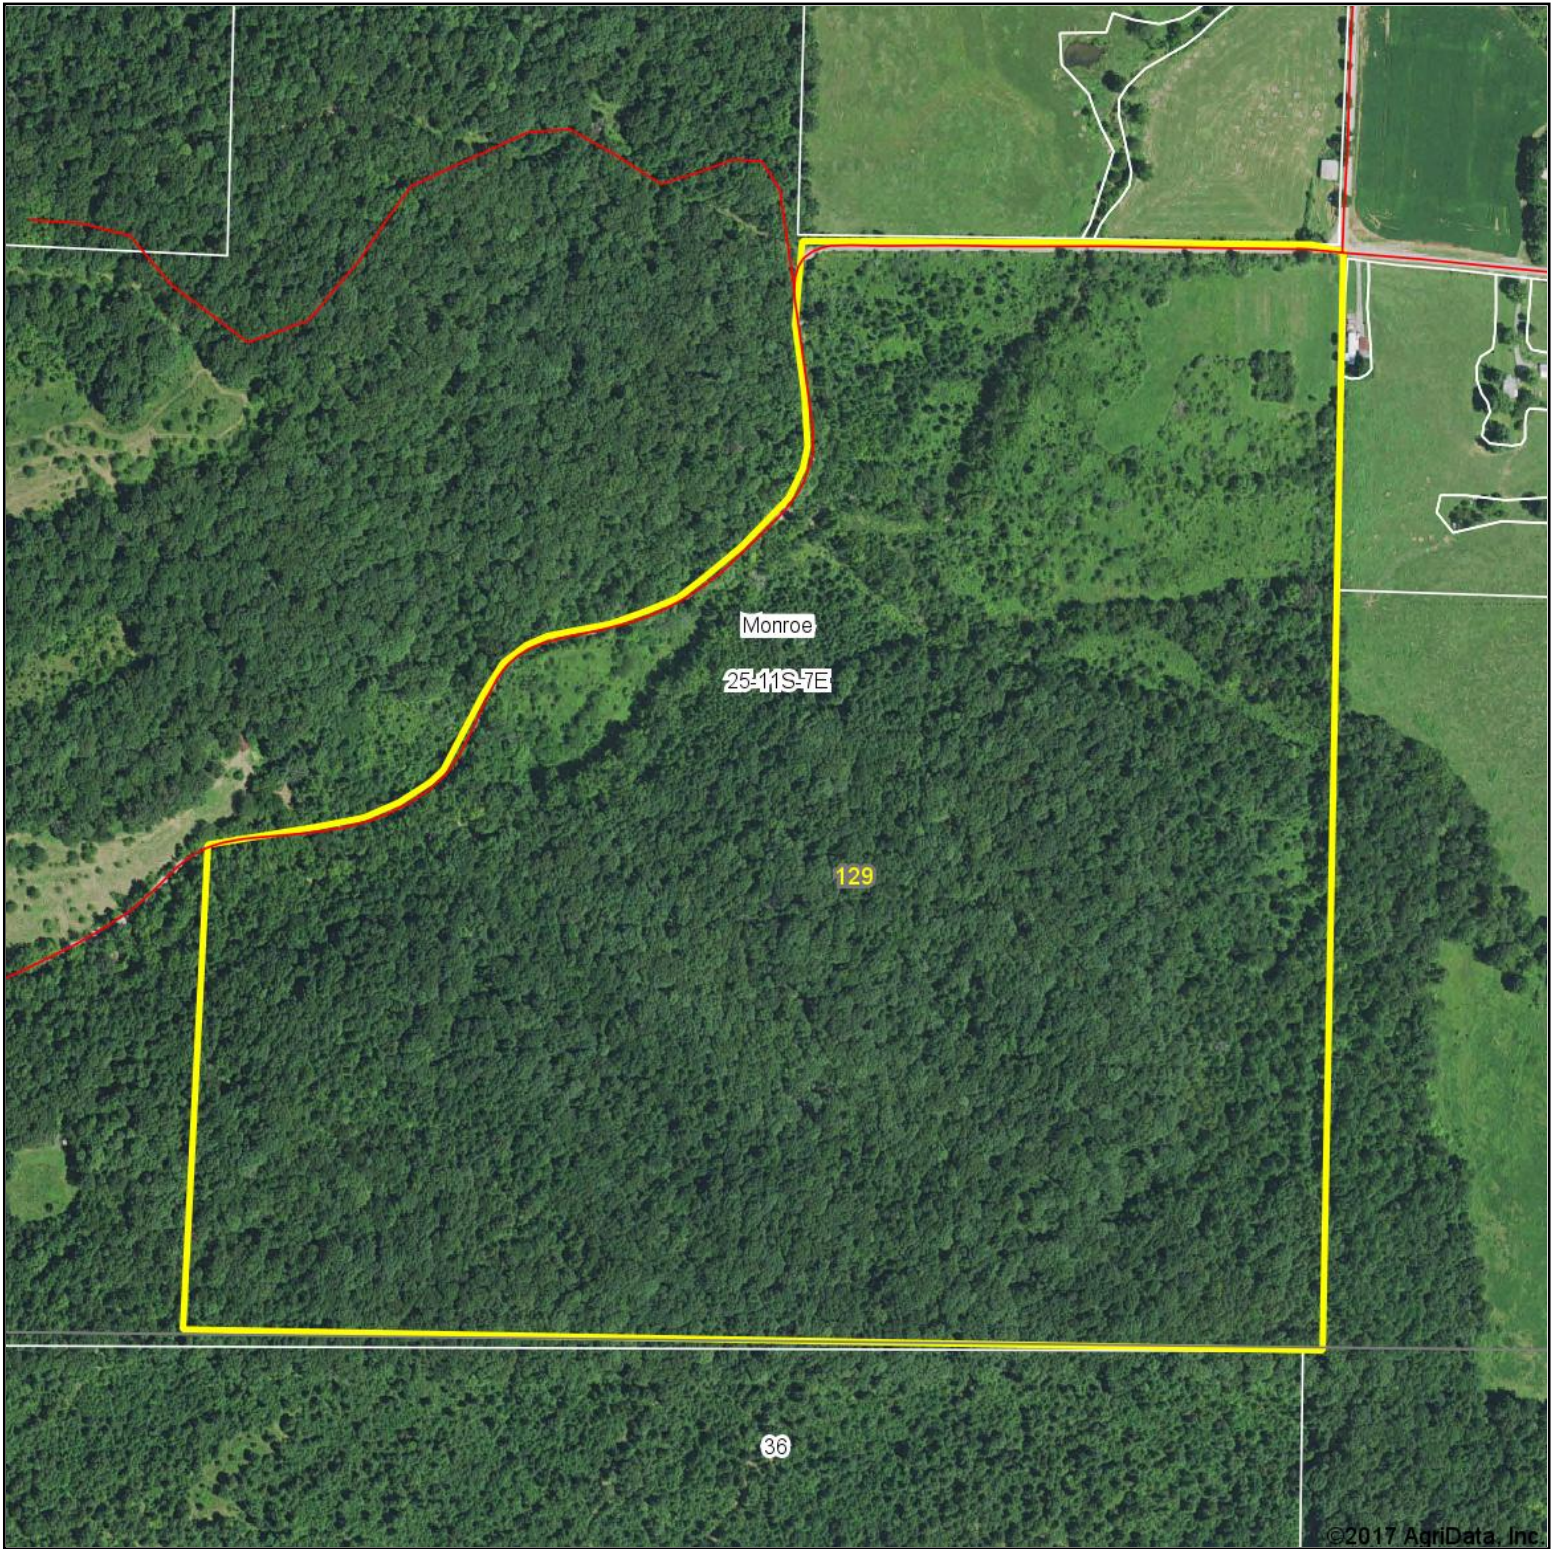

Aerial Map

map center: 37° 31' 47.49, -88° 23' 10.59

Maps Provided By:
surety
CUSTOMIZED ONLINE MAPPING
© AgriData, Inc. 2017 www.AgriDataInc.com

25-11S-7E
Hardin County
Illinois

7/20/2017

Soils Map

Soils data provided by USDA and NRCS.

©2017 AgriData, Inc.

State: **Illinois**
 County: **Hardin**
 Location: **25-11S-7E**
 Township: **Monroe**
 Acres: **23.02**
 Date: **7/26/2017**

Maps Provided By:

© AgriData, Inc. 2017

www.AgriDataInc.com

Area Symbol: IL069, Soil Area Version: 10

Code	Soil Description	Acres	Percent of field	Il. State Productivity Index Legend	Corn Bu/A	Soybeans Bu/A	Wheat Bu/A	Crop productivity index for optimum management
**301D3	Grantsburg silt loam, 10 to 18 percent slopes, severely eroded	6.28	27.3%		**92	**32	**38	**70
**301C2	Grantsburg silt loam, 5 to 10 percent slopes, eroded	5.58	24.2%		**121	**41	**50	**92
**301D2	Grantsburg silt loam, 10 to 18 percent slopes, eroded	5.04	21.9%		**113	**39	**46	**86
8427B	Burnside silt loam, 1 to 4 percent slopes, occasionally flooded	4.58	19.9%		128	43	51	96
**301C3	Grantsburg silt loam, 5 to 10 percent slopes, severely eroded	0.90	3.9%		**99	**34	**41	**75
**954F	Alford-Baxter complex, 18 to 35 percent slopes	0.64	2.8%		**102	**32	**40	**75
Weighted Average					111.3	38	45.4	84.3

0ft 531ft 1063ft

Maps Provided By:

© AgriData, Inc. 2017

www.AgriDataInc.com

25-11S-7E
Hardin County
Illinois

7/20/2017