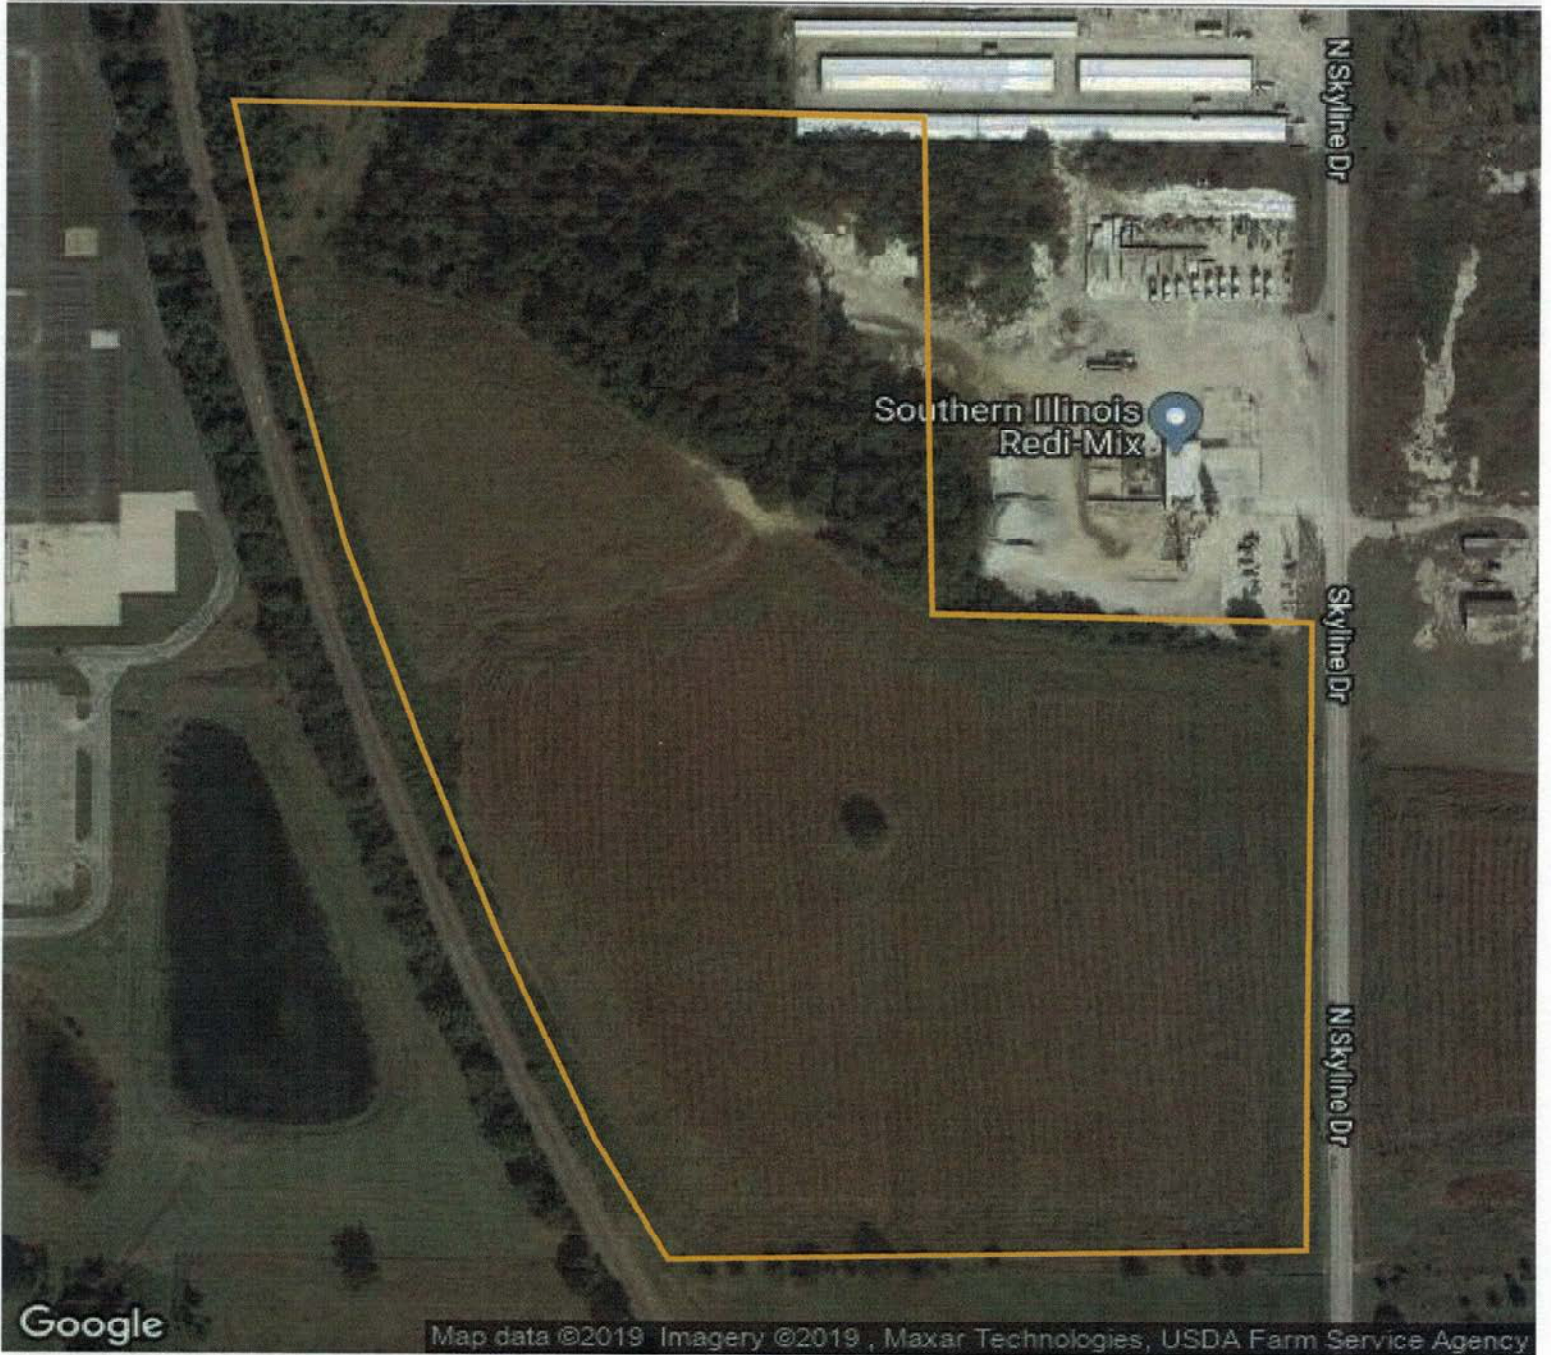

1 field, 29 acres in Williamson County, IL

TOWNSHIP/SECTION 9S 2E - 9

Williamson County, IL

| FIELD | ACRES | LOCATION | OWNER (LAST UPDATED) |
|---|-------|------------------------------|--|
|  | 29.11 | 9S 2E - 9 APN: 0609200010 | EDWARDS, JERRY N & SHERRY J (05/18/2017) |

WILLIAMSON COUNTY, ILLINOIS

2019-08-12