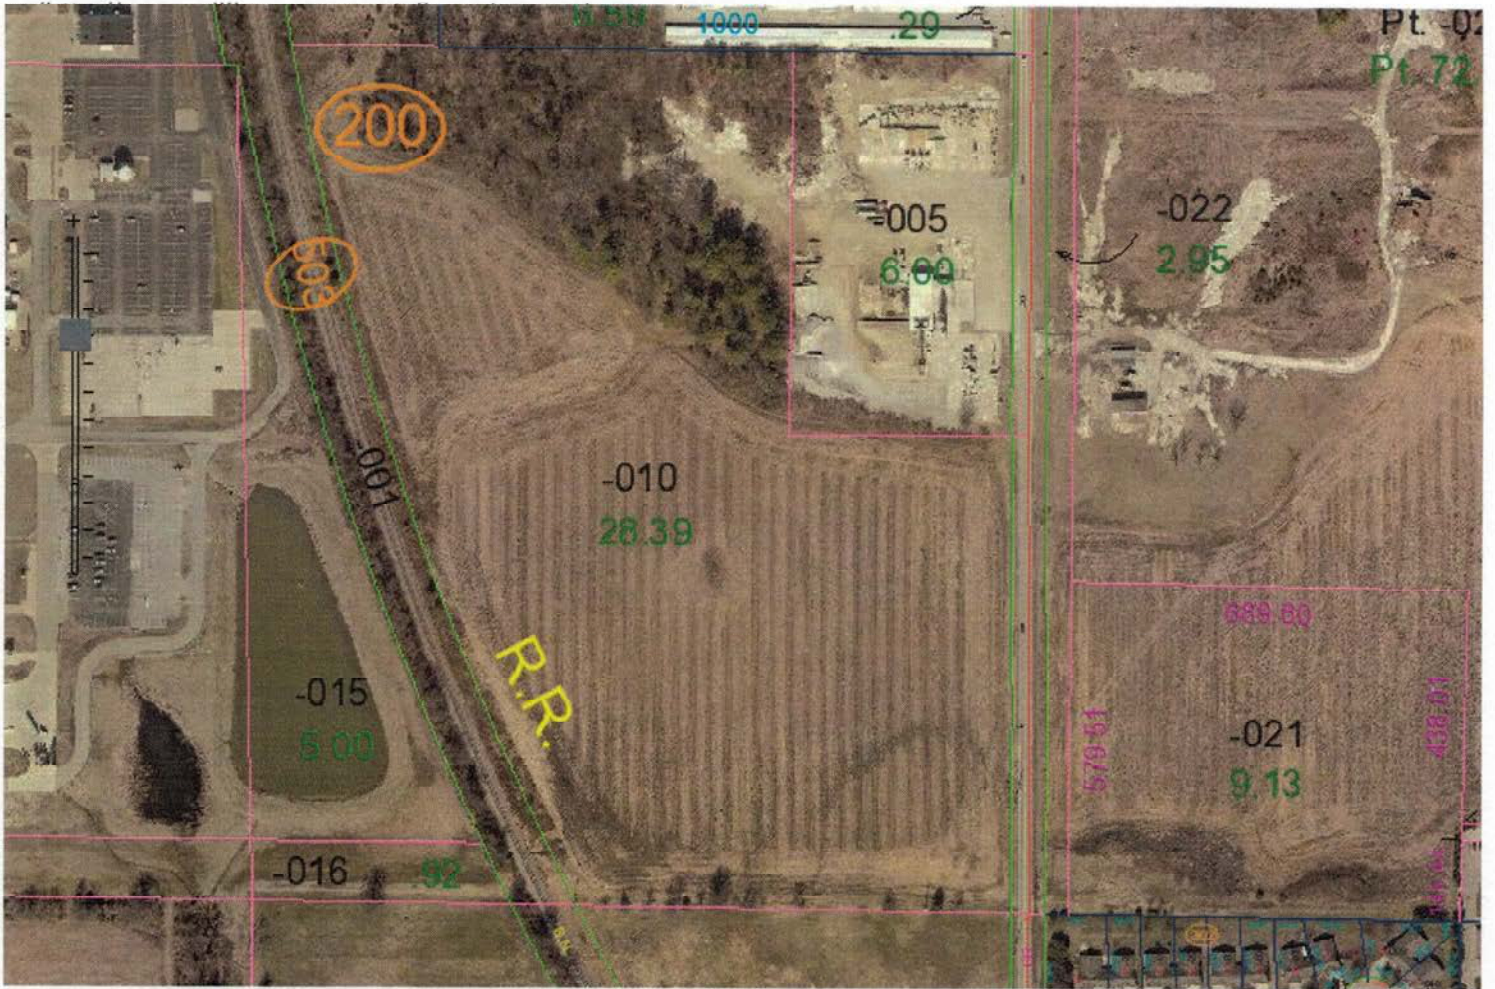

1 field, 29 acres in Williamson County, IL

TOWNSHIP/SECTION 9S 2E - 9

Williamson County, IL

| FIELD | ACRES | LOCATION | OWNER (LAST UPDATED) |
|---|-------|------------------------------|--|
|  | 29.11 | 9S 2E - 9 APN: 0609200010 | EDWARDS, JERRY N & SHERRY J (05/18/2017) |

WILLIAMSON COUNTY, ILLINOIS

2019-08-12