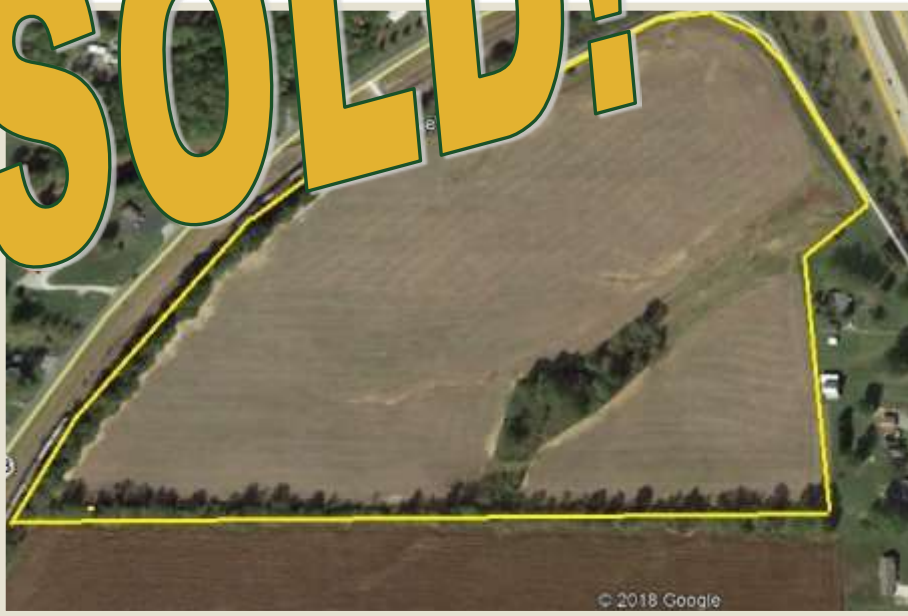

SOLD \$168,000 / CLOSED 7/30/19

FOR SALE: 41.93 Surveyed Acres Jefferson Co IL
Located Just South of Mt. Vernon with Frontage on Puckett Lane

SOLD!

Don Bailey

Managing Broker

Cell: 618-919-1031

dbailey@buyafarm.com

Flora Branch Office

Office: 855-468-3478

buyafarm.com

PROPERTY DETAILS (2276L)

Address: Puckett Lane, Mt. Vernon IL

List Price: \$207,553.50 / \$4,950 Per Acre

Gently Rolling Farmland with 37 Acres Tillable

41.93 surveyed acres for sale in Jefferson County IL. Gently rolling farmland with 37 acres tillable. Mainly Bluford, Blair and Wynoose soils. Located just south of Mt. Vernon IL. Highway 148 and Interstate 64/57. Frontage on Puckett Lane.