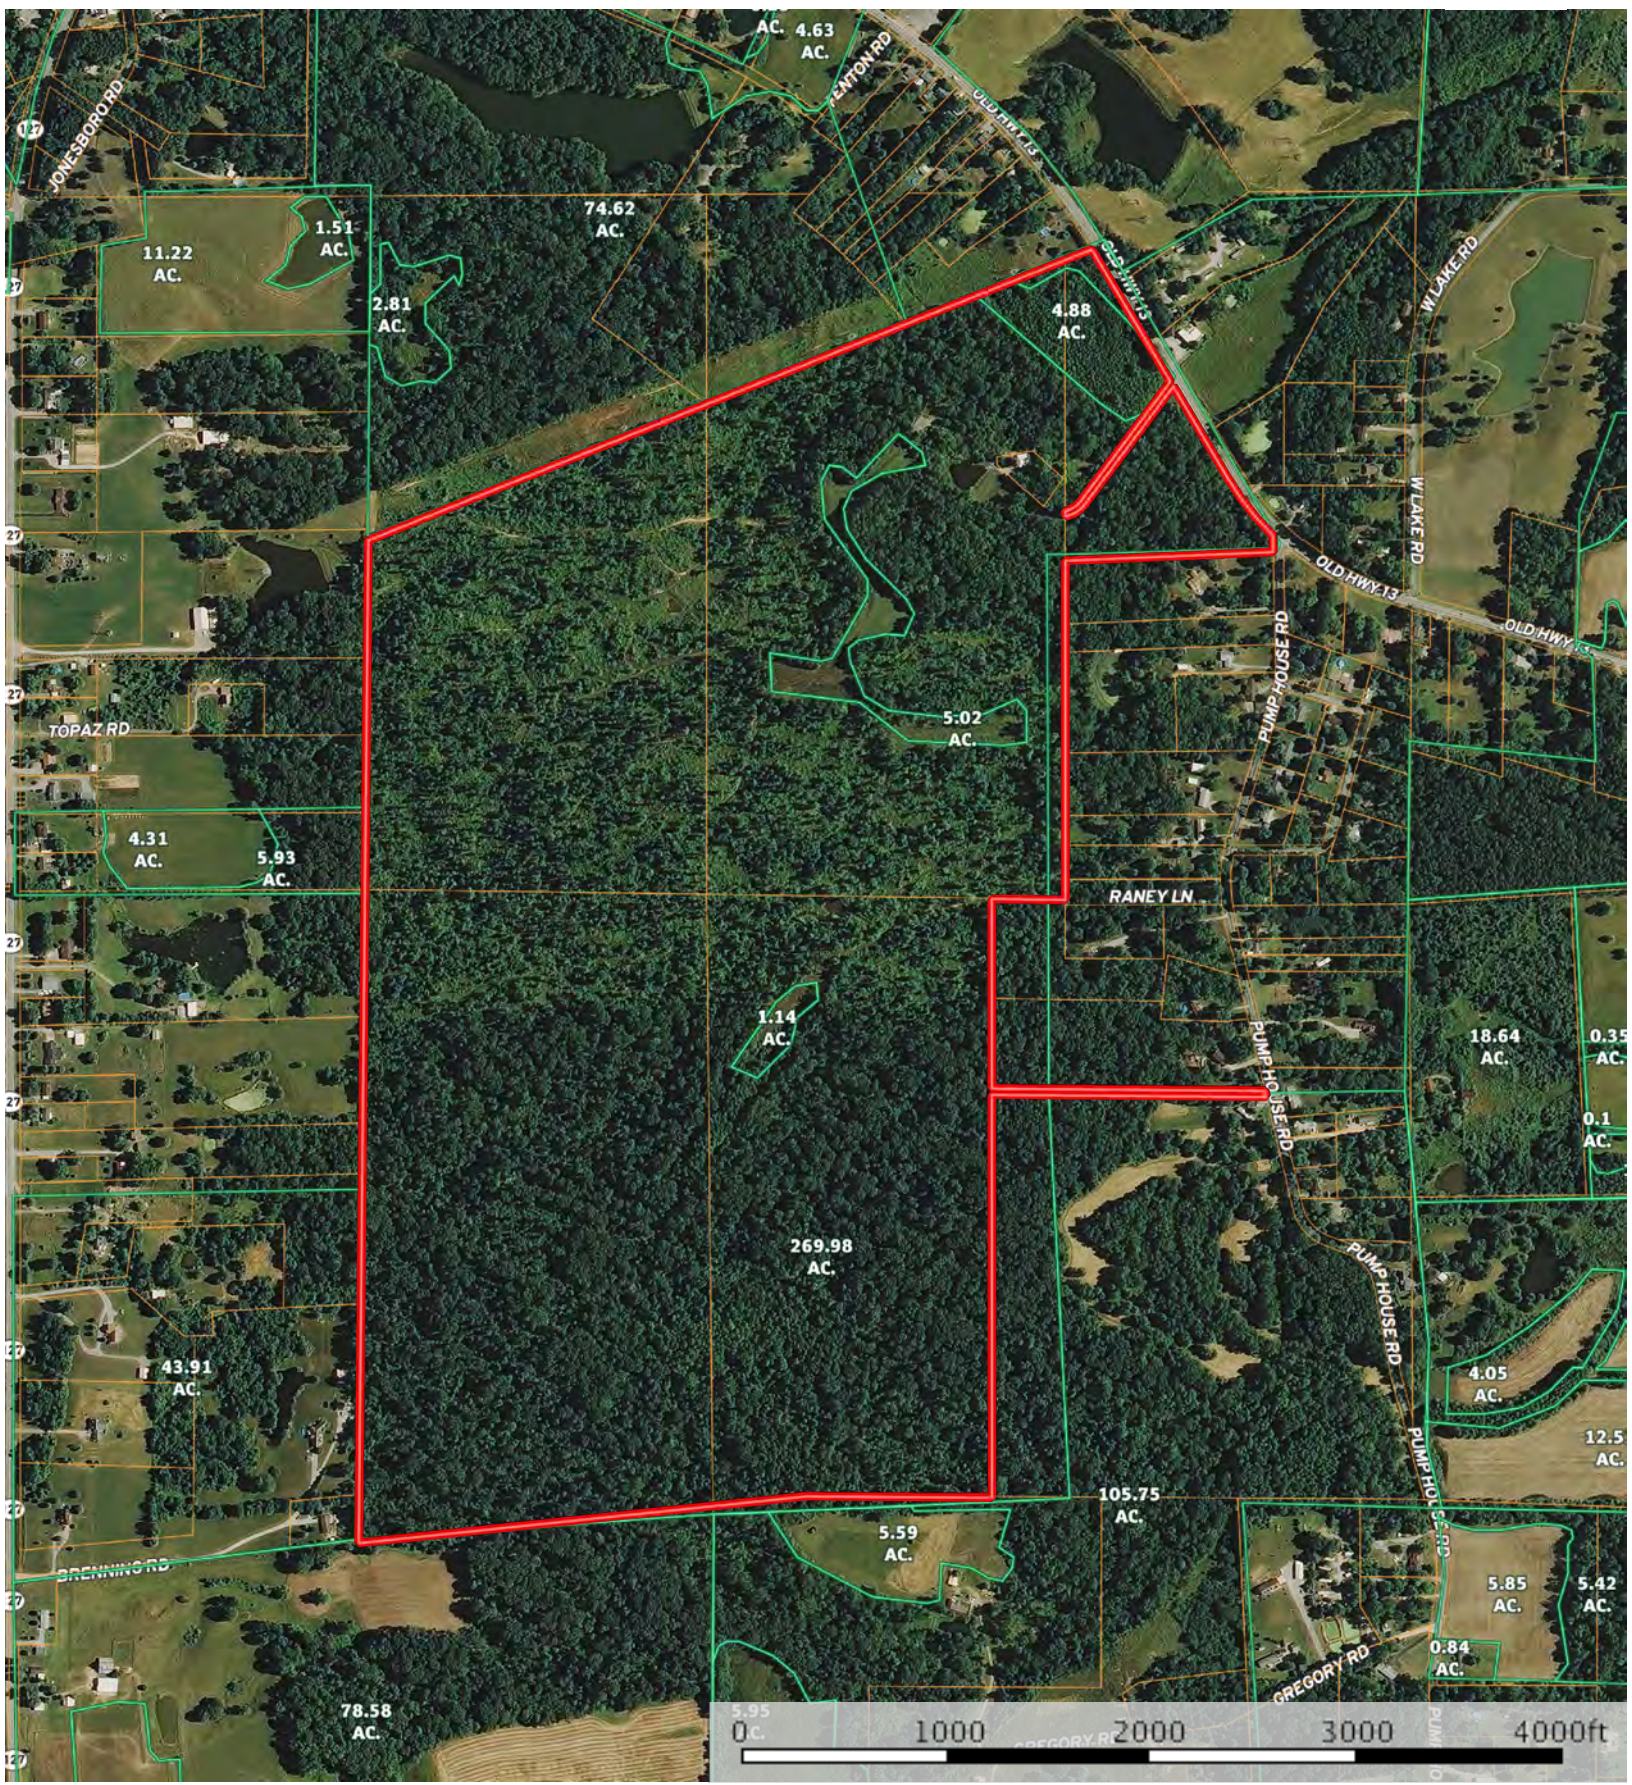

Gillespie Property (5)

Illinois, 266 AC +/-

 Boundary

Gillespie Property (5)

Illinois, 266 AC +/-

House easement Boundary