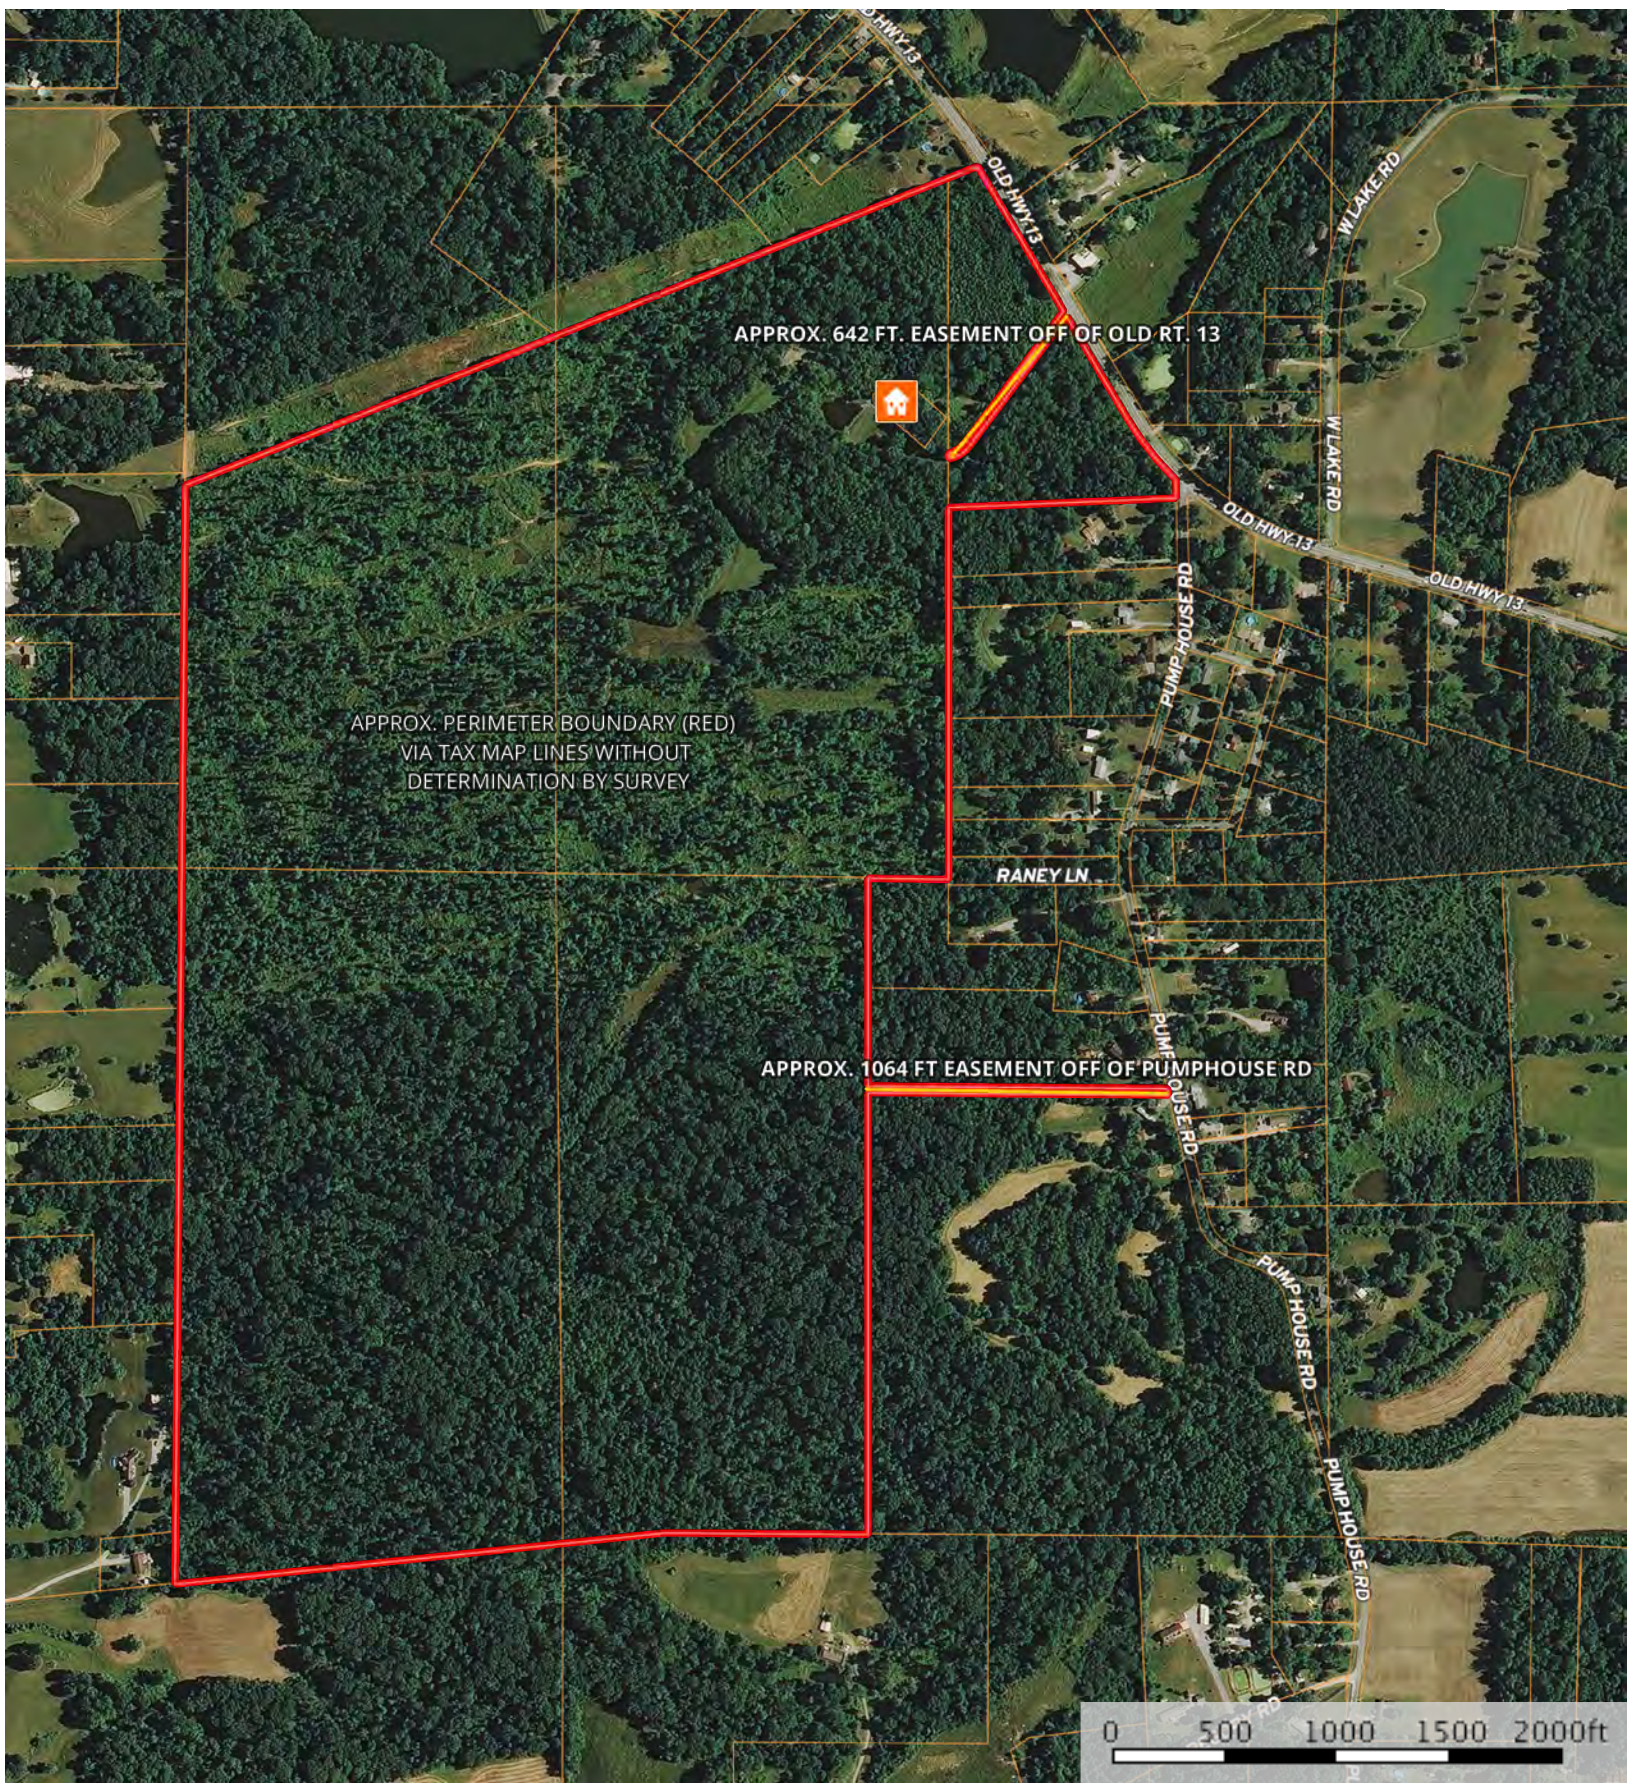

Gillespie Property (5)

Illinois, 266 AC +/-

 Boundary

Gillespie Property (5)

Illinois, 266 AC +/-

House easement Boundary