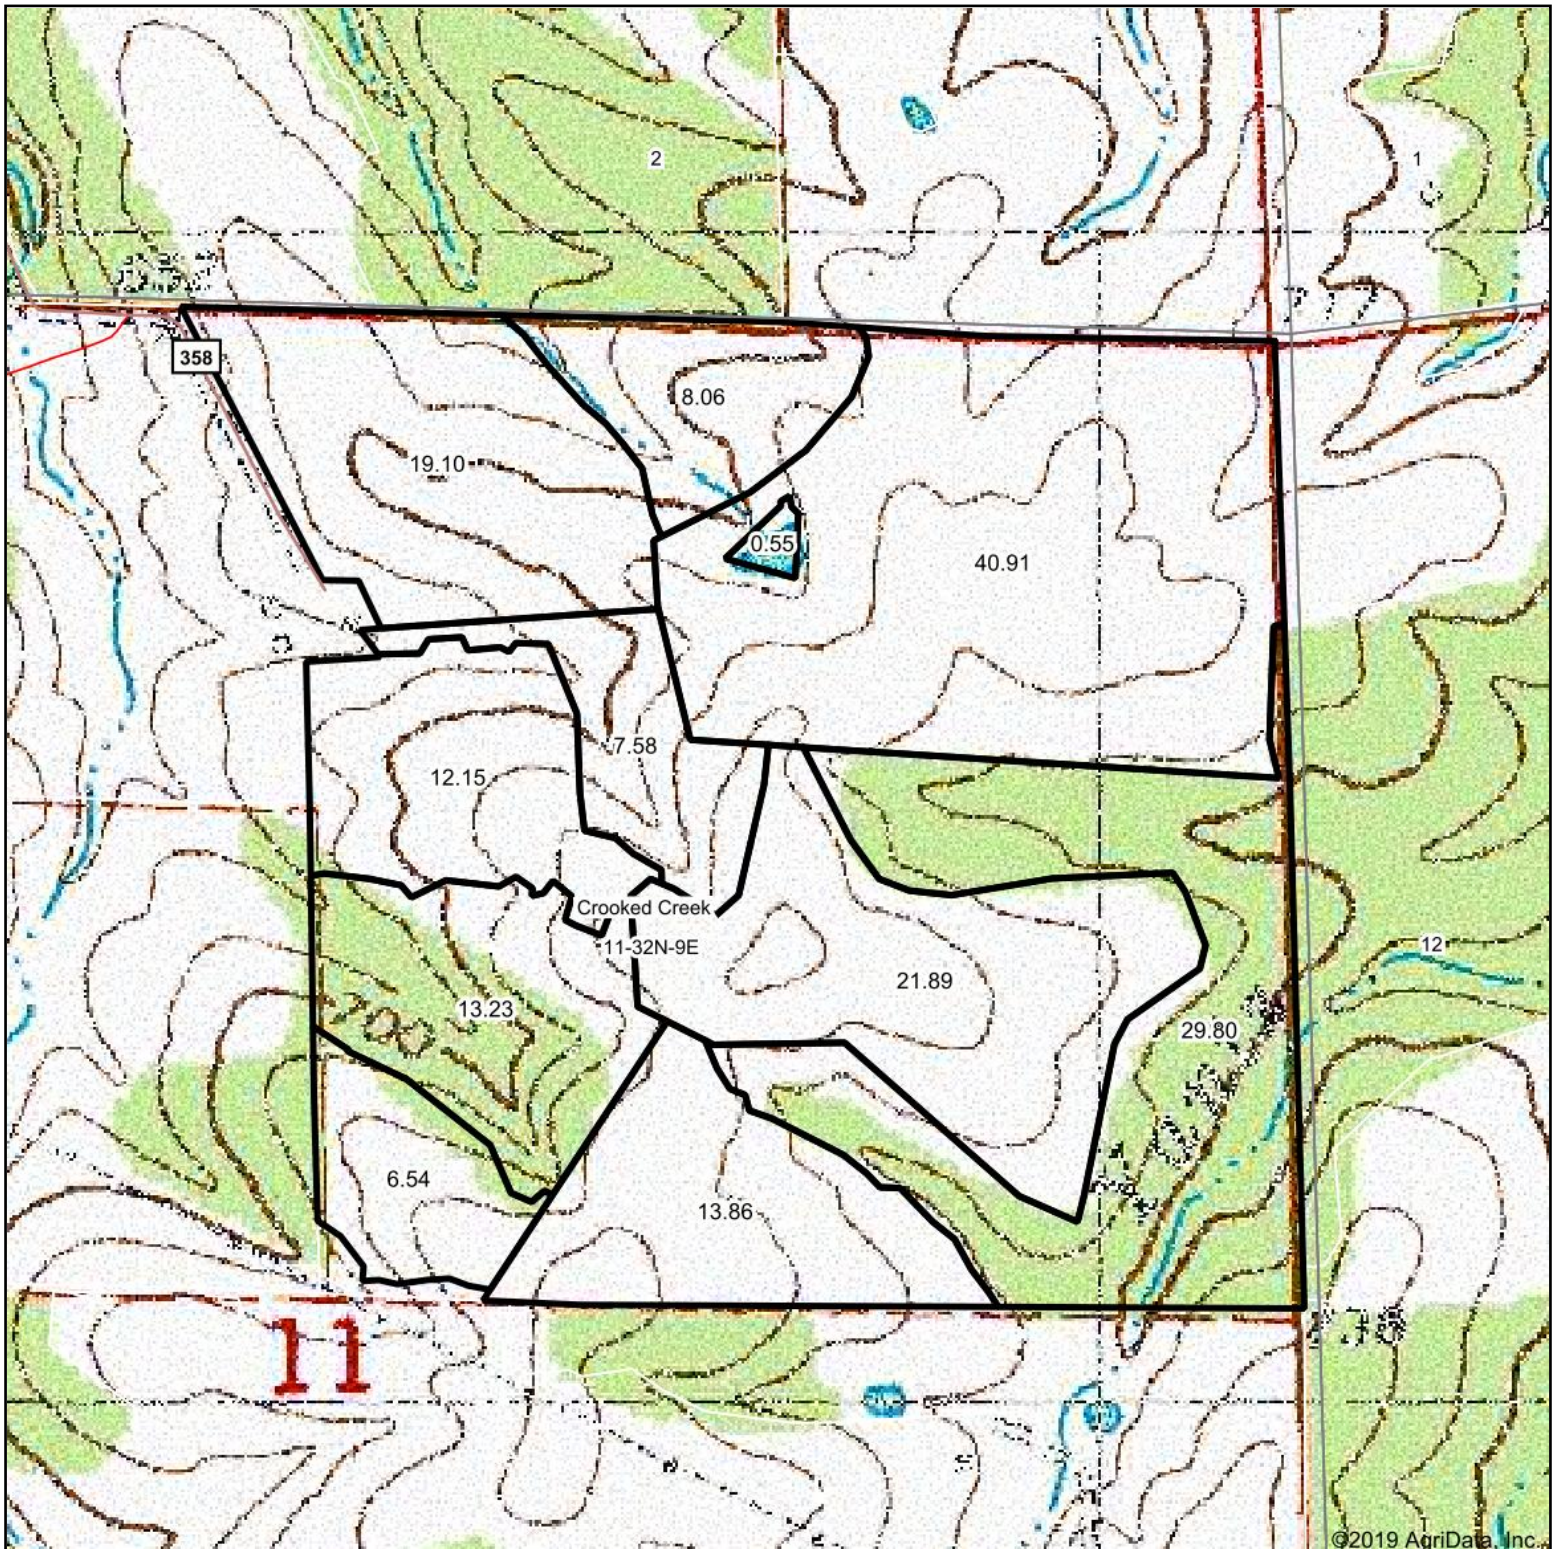

Topography Map

©2019 AgriData, Inc.

map center: 37° 28' 29.8, -90° 1' 4.42

11-32N-9E
Bollinger County
Missouri

5/18/2019