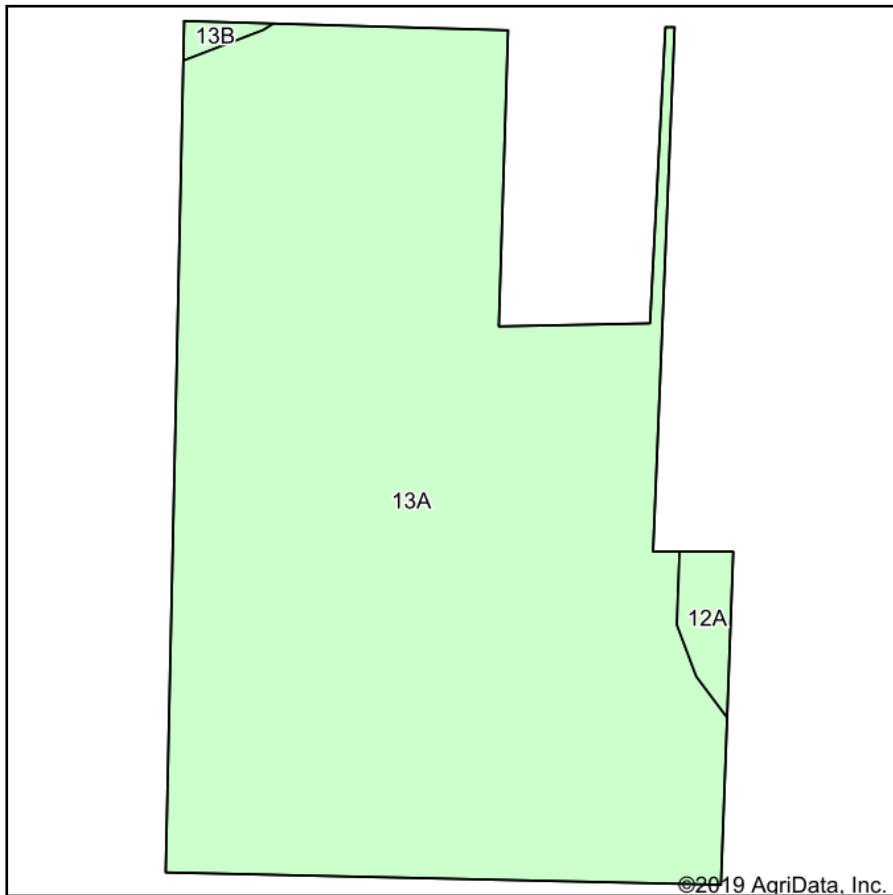

# Aerial Map

©2019 AgriData, Inc.

map center: 38° 22' 30.66, -88° 22' 18.51

**1-2S-7E**  
**Wayne County**  
**Illinois**

5/22/2019

# Aerial Map

map center: 38° 22' 30.66, -88° 22' 18.5

0ft 1362ft 2723ft

**1-2S-7E**  
**Wayne County**  
**Illinois**

Maps Provided By:  
**surety**  
CUSTOMIZED ONLINE MAPPING  
© AgriData, Inc. 2019 www.AgridataInc.com

# Soils Map

Soils data provided by USDA and NRCS.

State: **Illinois**  
 County: **Wayne**  
 Location: **1-2S-7E**  
 Township: **Big Mound**  
 Acres: **9.27**  
 Date: **5/22/2019**

Maps Provided By:

© AgriData, Inc. 2019

# Topography Map

©2019 AgriData, Inc.

map center: 38° 22' 30.66, -88° 22' 18.51

**1-2S-7E**  
**Wayne County**  
**Illinois**

5/22/2019

Maps Provided By:

© AgriData, Inc. 2019

www.AgridataInc.com