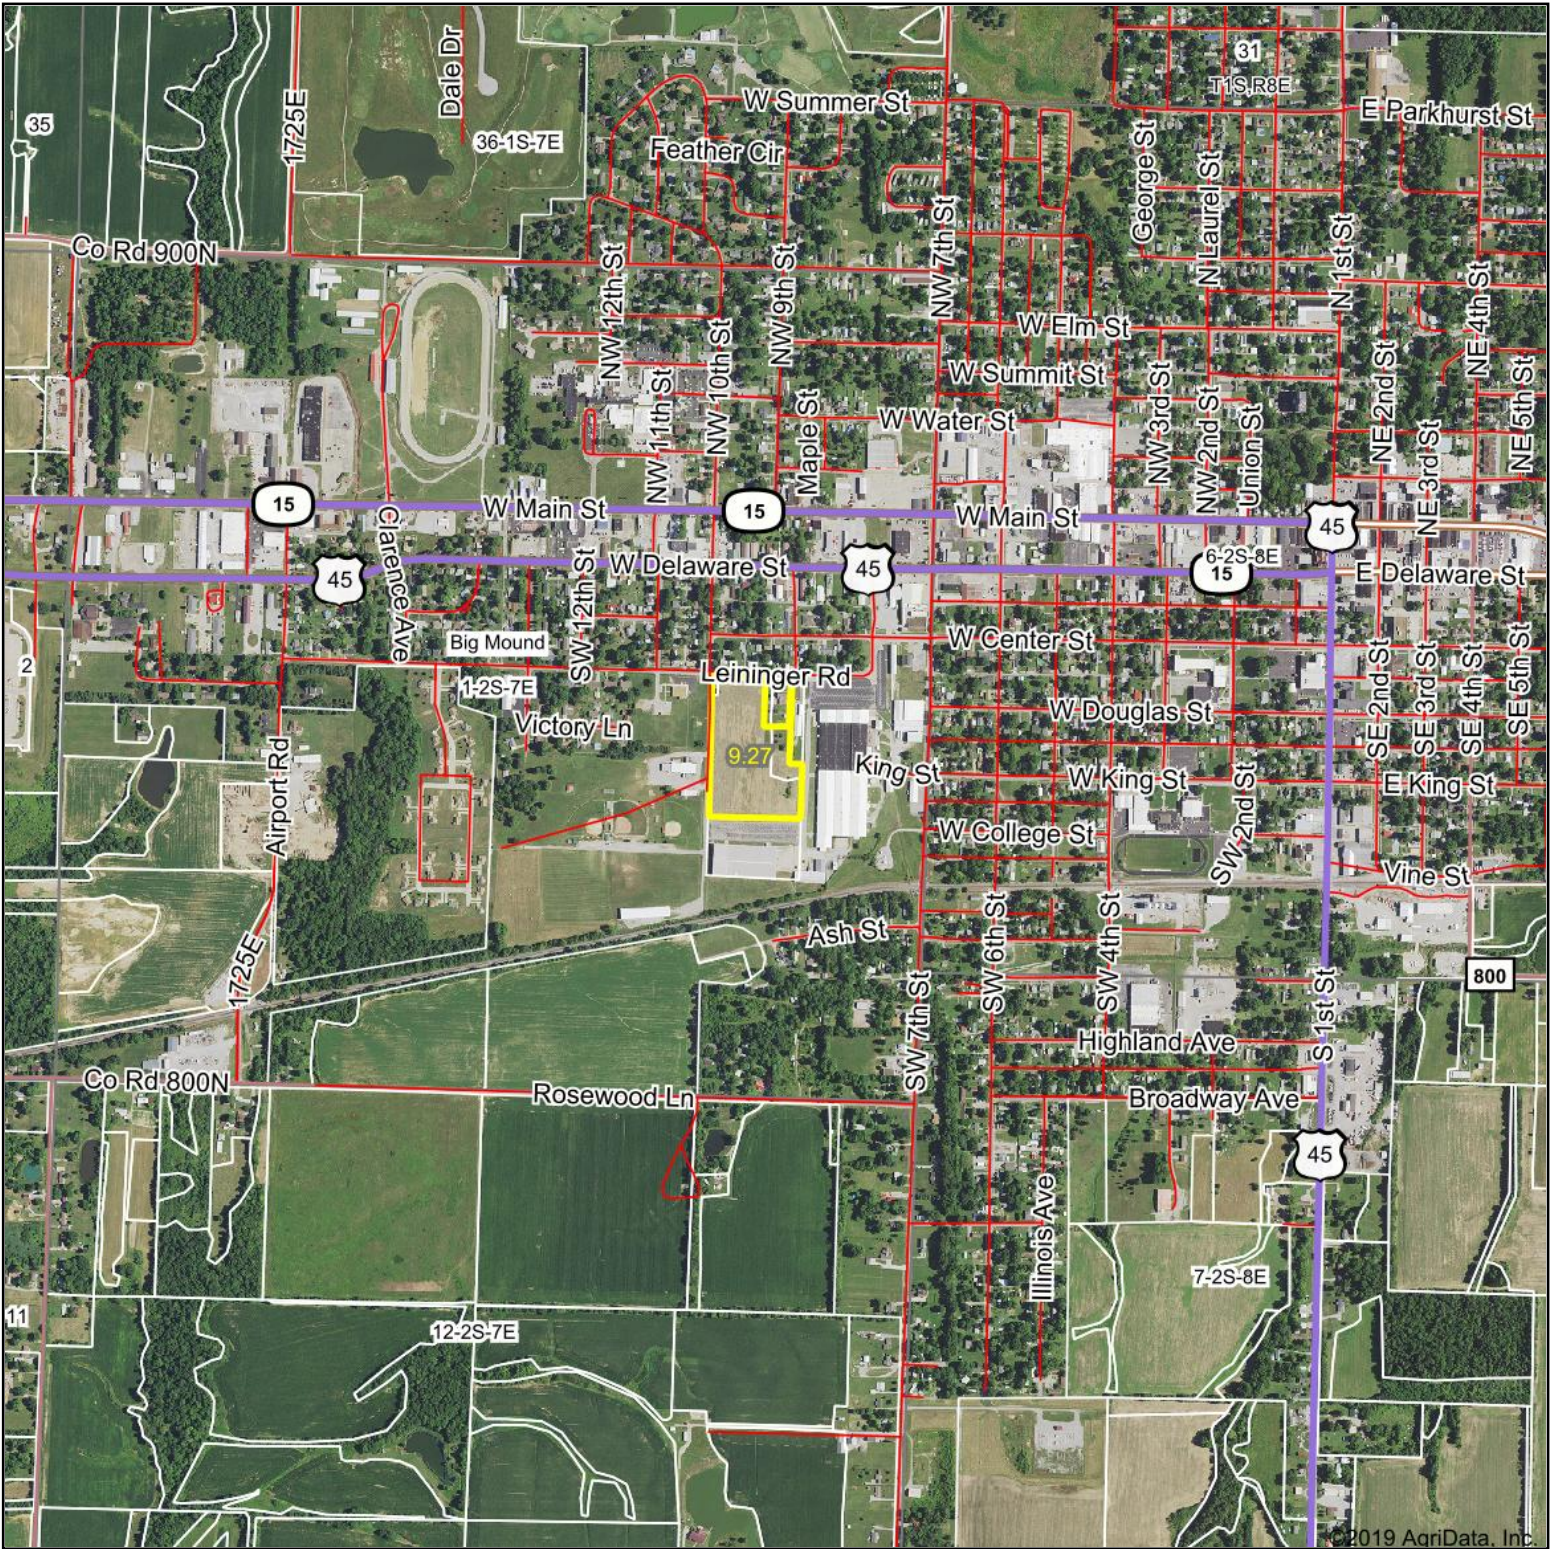

# Aerial Map

©2019 AgriData, Inc.

map center: 38° 22' 30.66, -88° 22' 18.51

**1-2S-7E**  
**Wayne County**  
**Illinois**

5/22/2019

# Aerial Map

map center: 38° 22' 30.66, -88° 22' 18.5

0ft 1362ft 2723ft

**1-2S-7E**  
**Wayne County**  
**Illinois**

Maps Provided By:  
**surety**  
CUSTOMIZED ONLINE MAPPING  
© AgriData, Inc. 2019 www.AgridataInc.com

# Soils Map

Soils data provided by USDA and NRCS.

State: **Illinois**  
 County: **Wayne**  
 Location: **1-2S-7E**  
 Township: **Big Mound**  
 Acres: **9.27**  
 Date: **5/22/2019**

Maps Provided By:

© AgriData, Inc. 2019

# Topography Map

©2019 AgriData, Inc.

map center: 38° 22' 30.66, -88° 22' 18.51

**1-2S-7E**  
**Wayne County**  
**Illinois**

5/22/2019

Maps Provided By:

© AgriData, Inc. 2019

www.AgridataInc.com