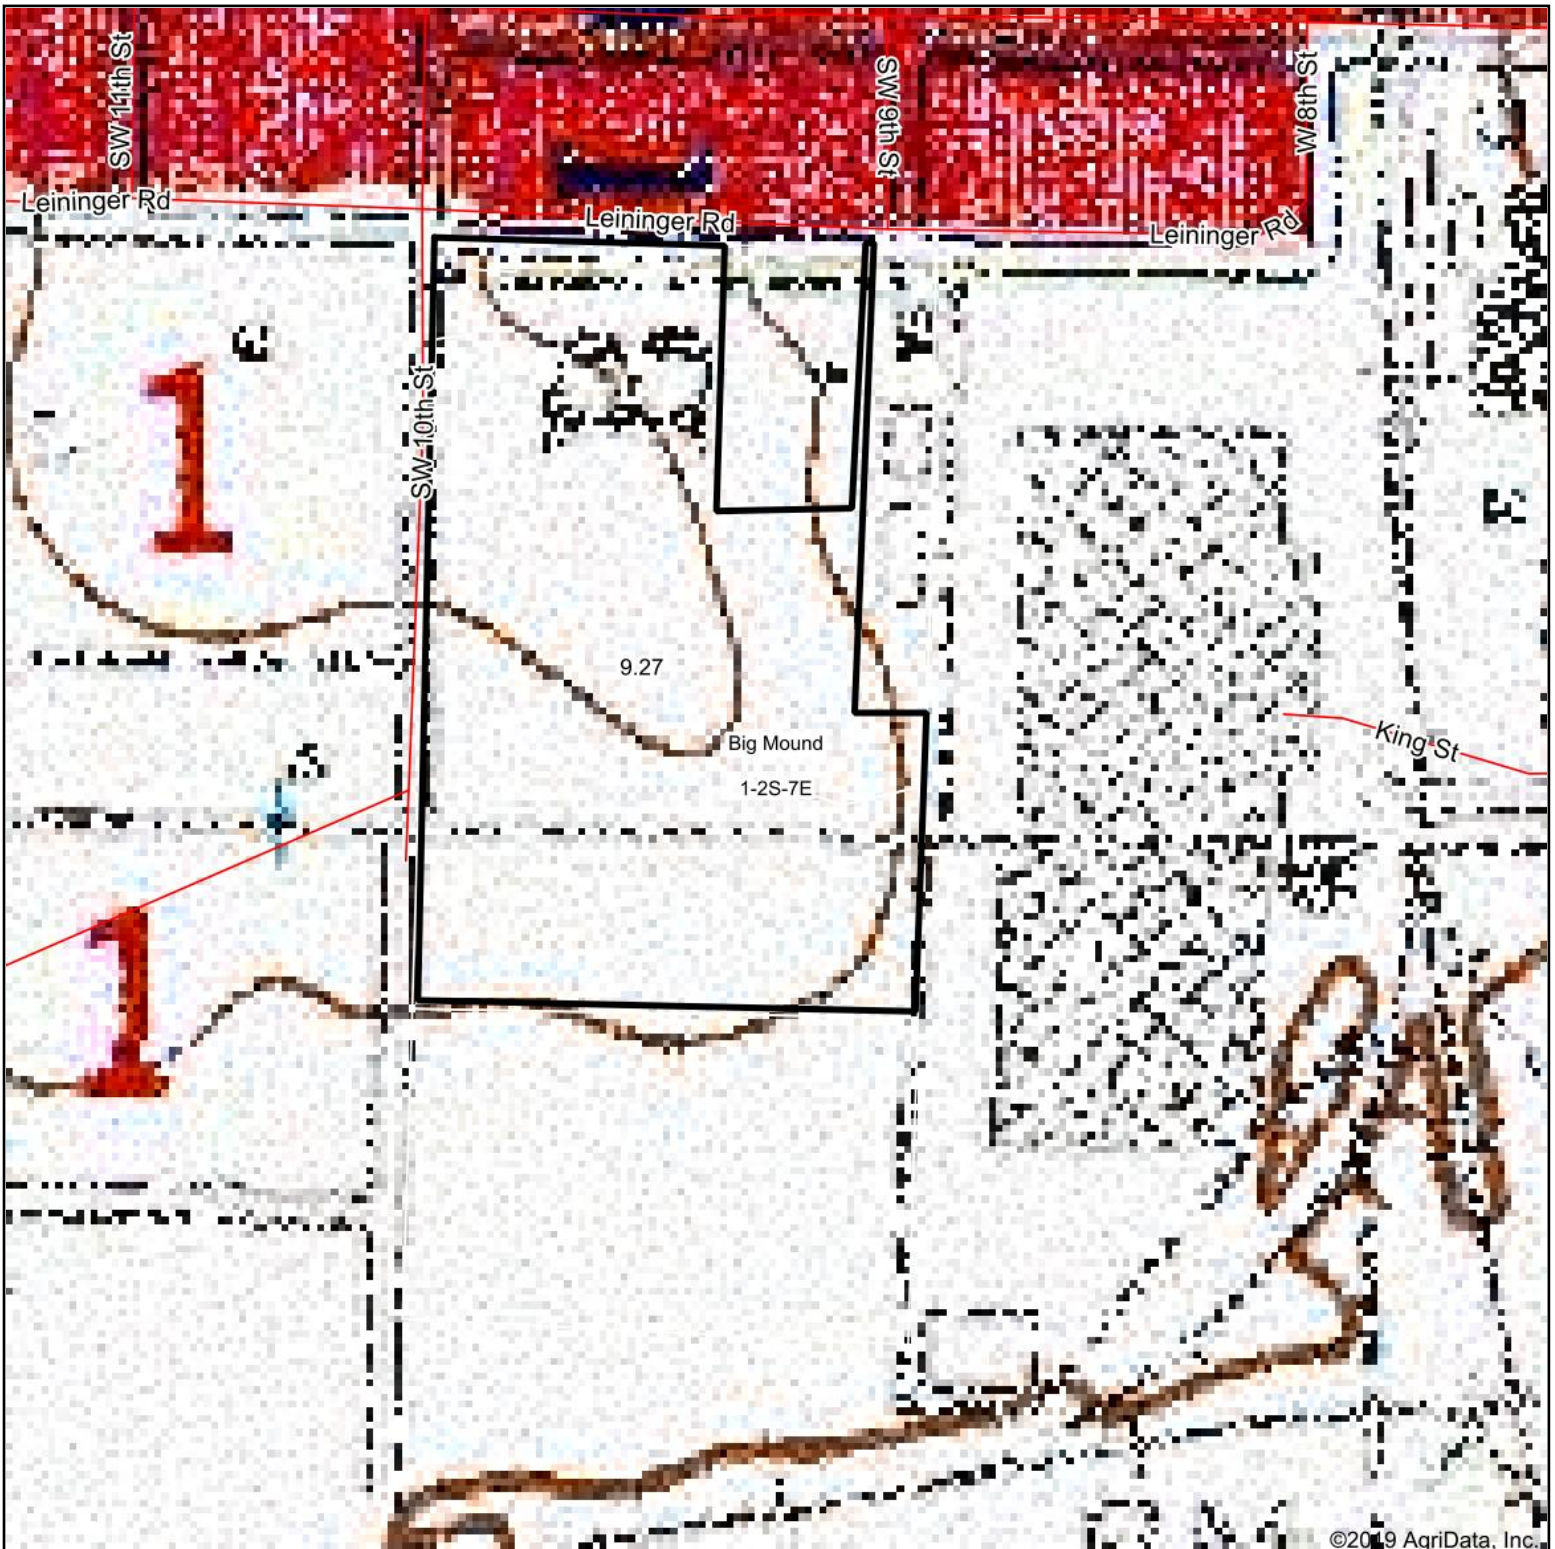

Topography Map

©2019 AgriData, Inc.

map center: 38° 22' 30.66, -88° 22' 18.51

1-2S-7E
Wayne County
Illinois

5/22/2019

Maps Provided By:

© AgriData, Inc. 2019

www.AgridataInc.com