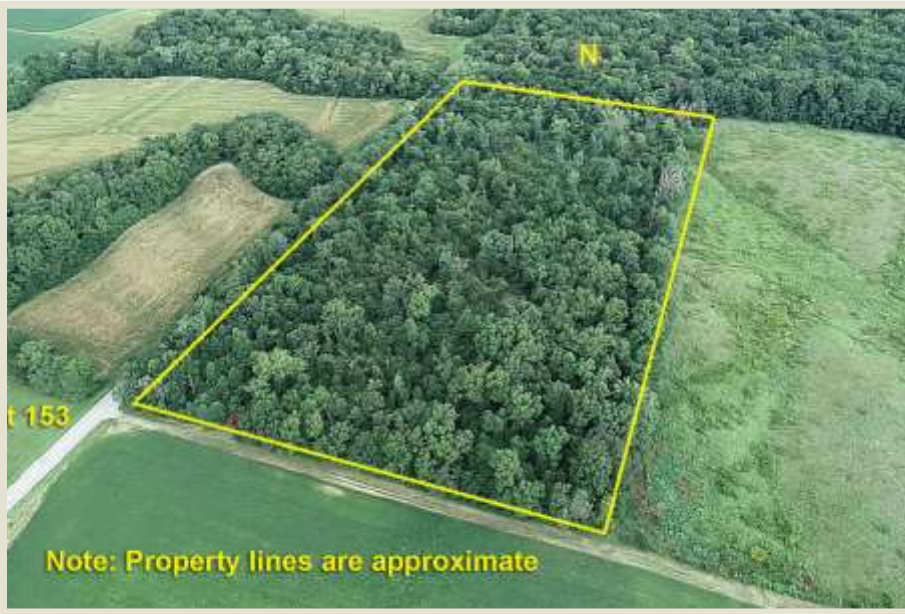

# FOR SALE: 20+- Acres Washington County IL Located Along IL Route 153, North of Coulterville

Wayne Keller  
Managing Broker

Cell: 618-407-1679

wkeller@buyafarm.com

Branch Office

Office: 800-357-4020

1403 Hillcrest Dr, Sparta IL

## PROPERTY DETAILS (2319L)

Address: IL Route 153, Coulterville IL 62237

Price Reduced: \$92,000 / List Price: ~~\$102,000~~

Wooded Building Site and Deer Hunting

20 wooded acres along IL Route 153. 5+- miles North of Coulterville. Great building site. Washington County Water is available. Part Washington County Unit 10 schools and part Okawville schools. South end is high and North end drops into a creek bottom. Plenty of whitetail for the hunter.