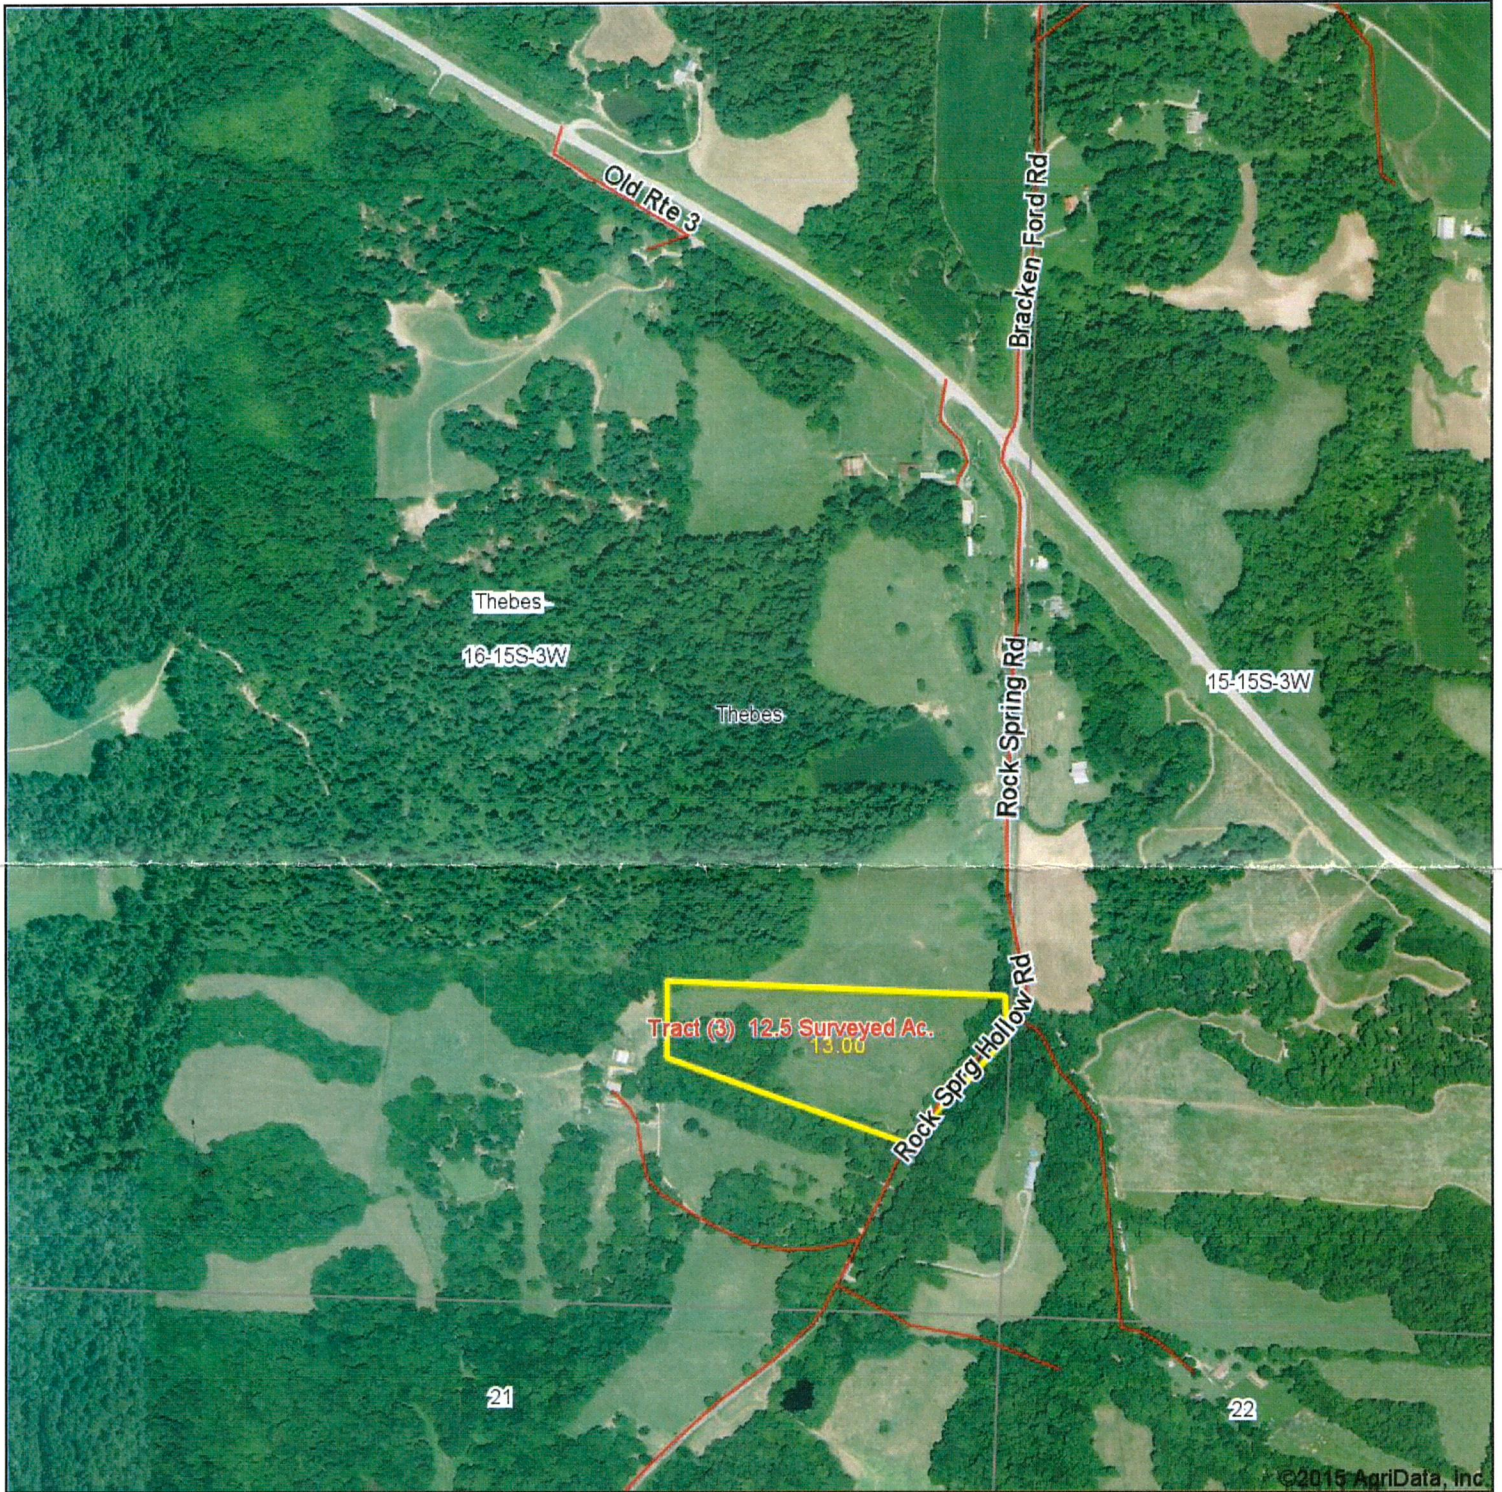

Aerial Map

Maps Provided By:

16-15S-3W
Alexander County
Illinois

map center: 37° 12' 37.94, 89° 26' 24.8

scale: 9597

9/20/2015