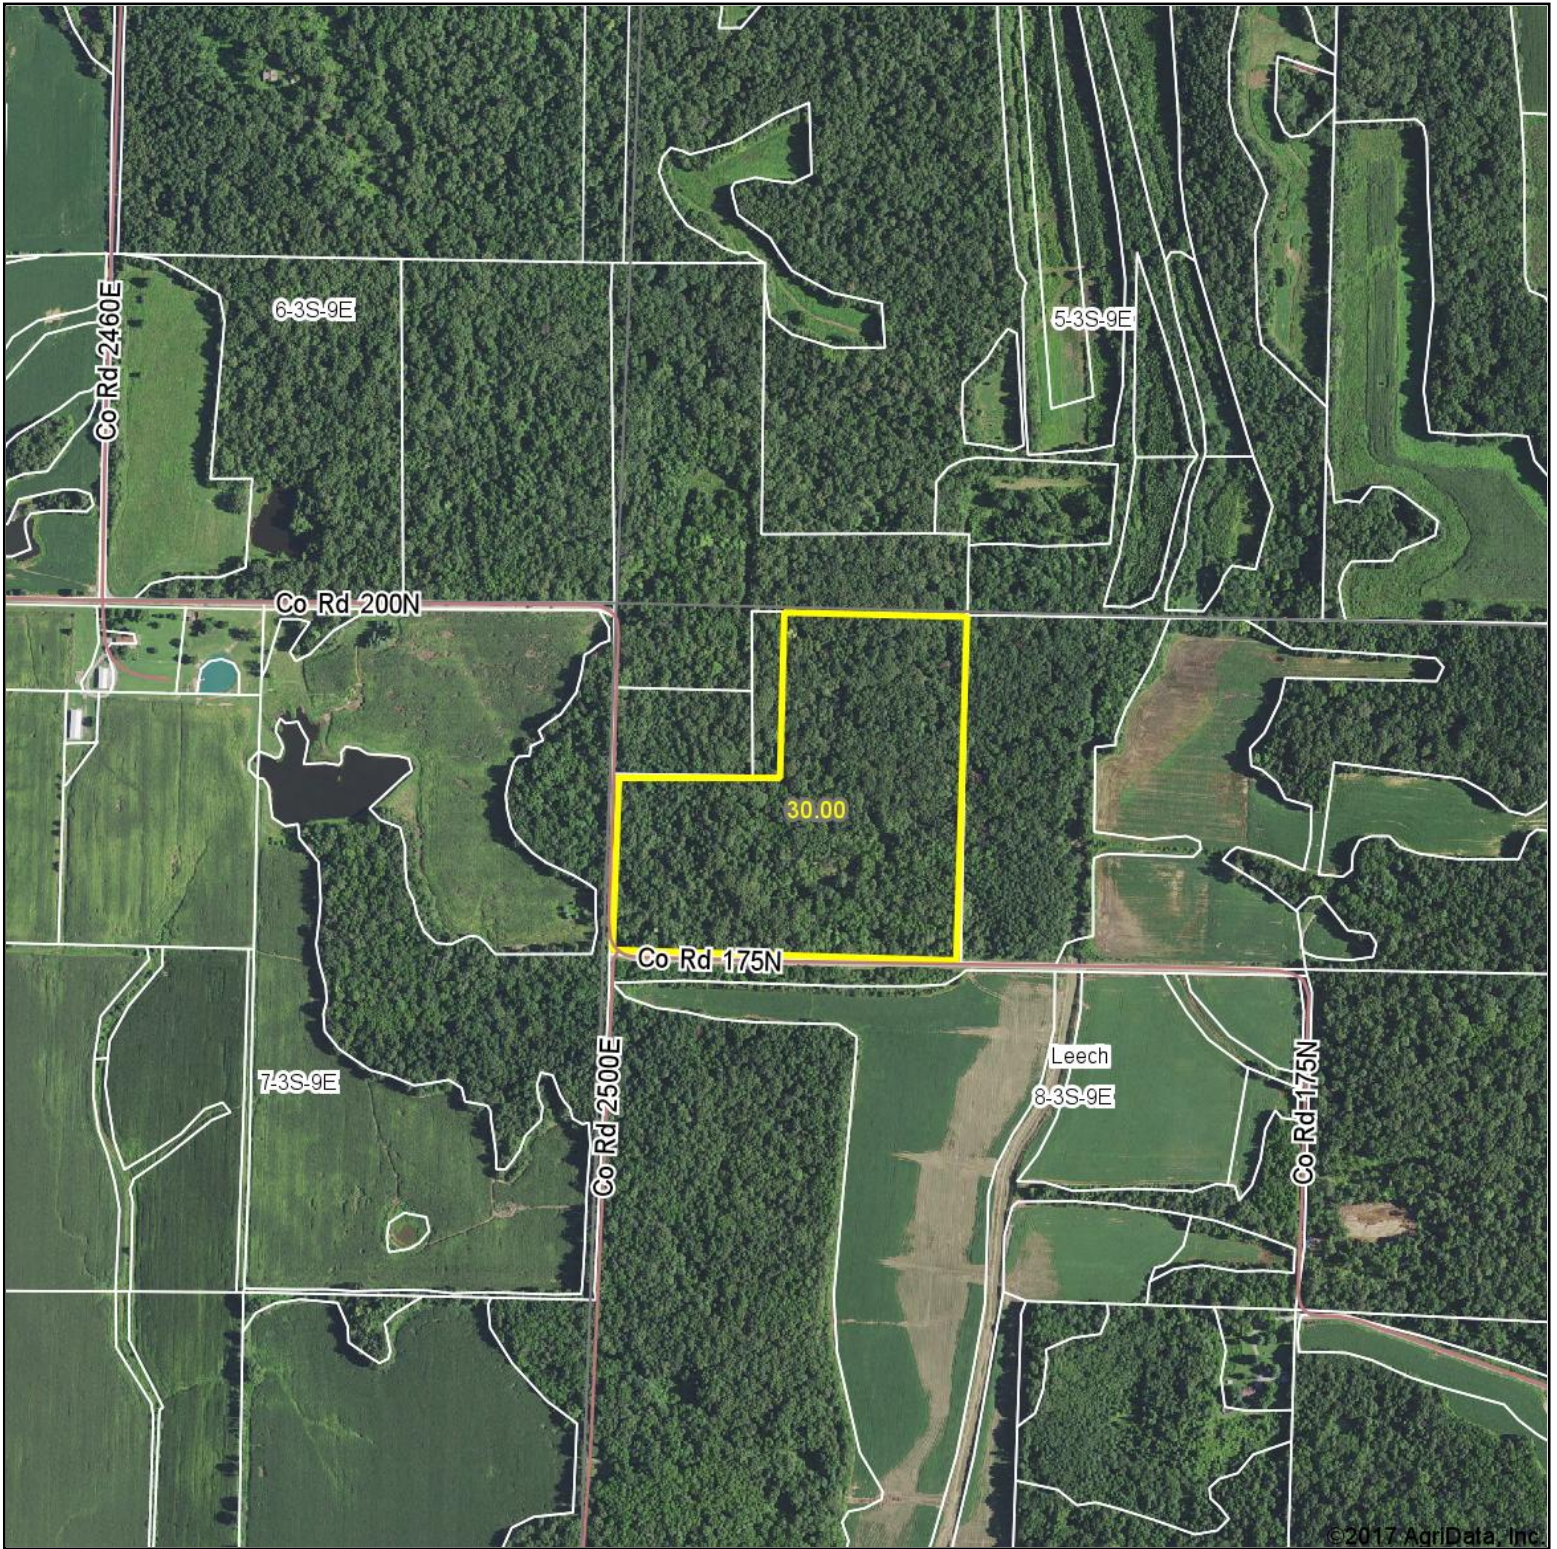

Aerial Map

Brett Berger, ARA

map center: 38.284122, -88.239700

Maps Provided By:

© AgriData, Inc. 2017

www.AgriDataInc.com

8-3S-9E
Wayne County
Illinois

4/18/2017