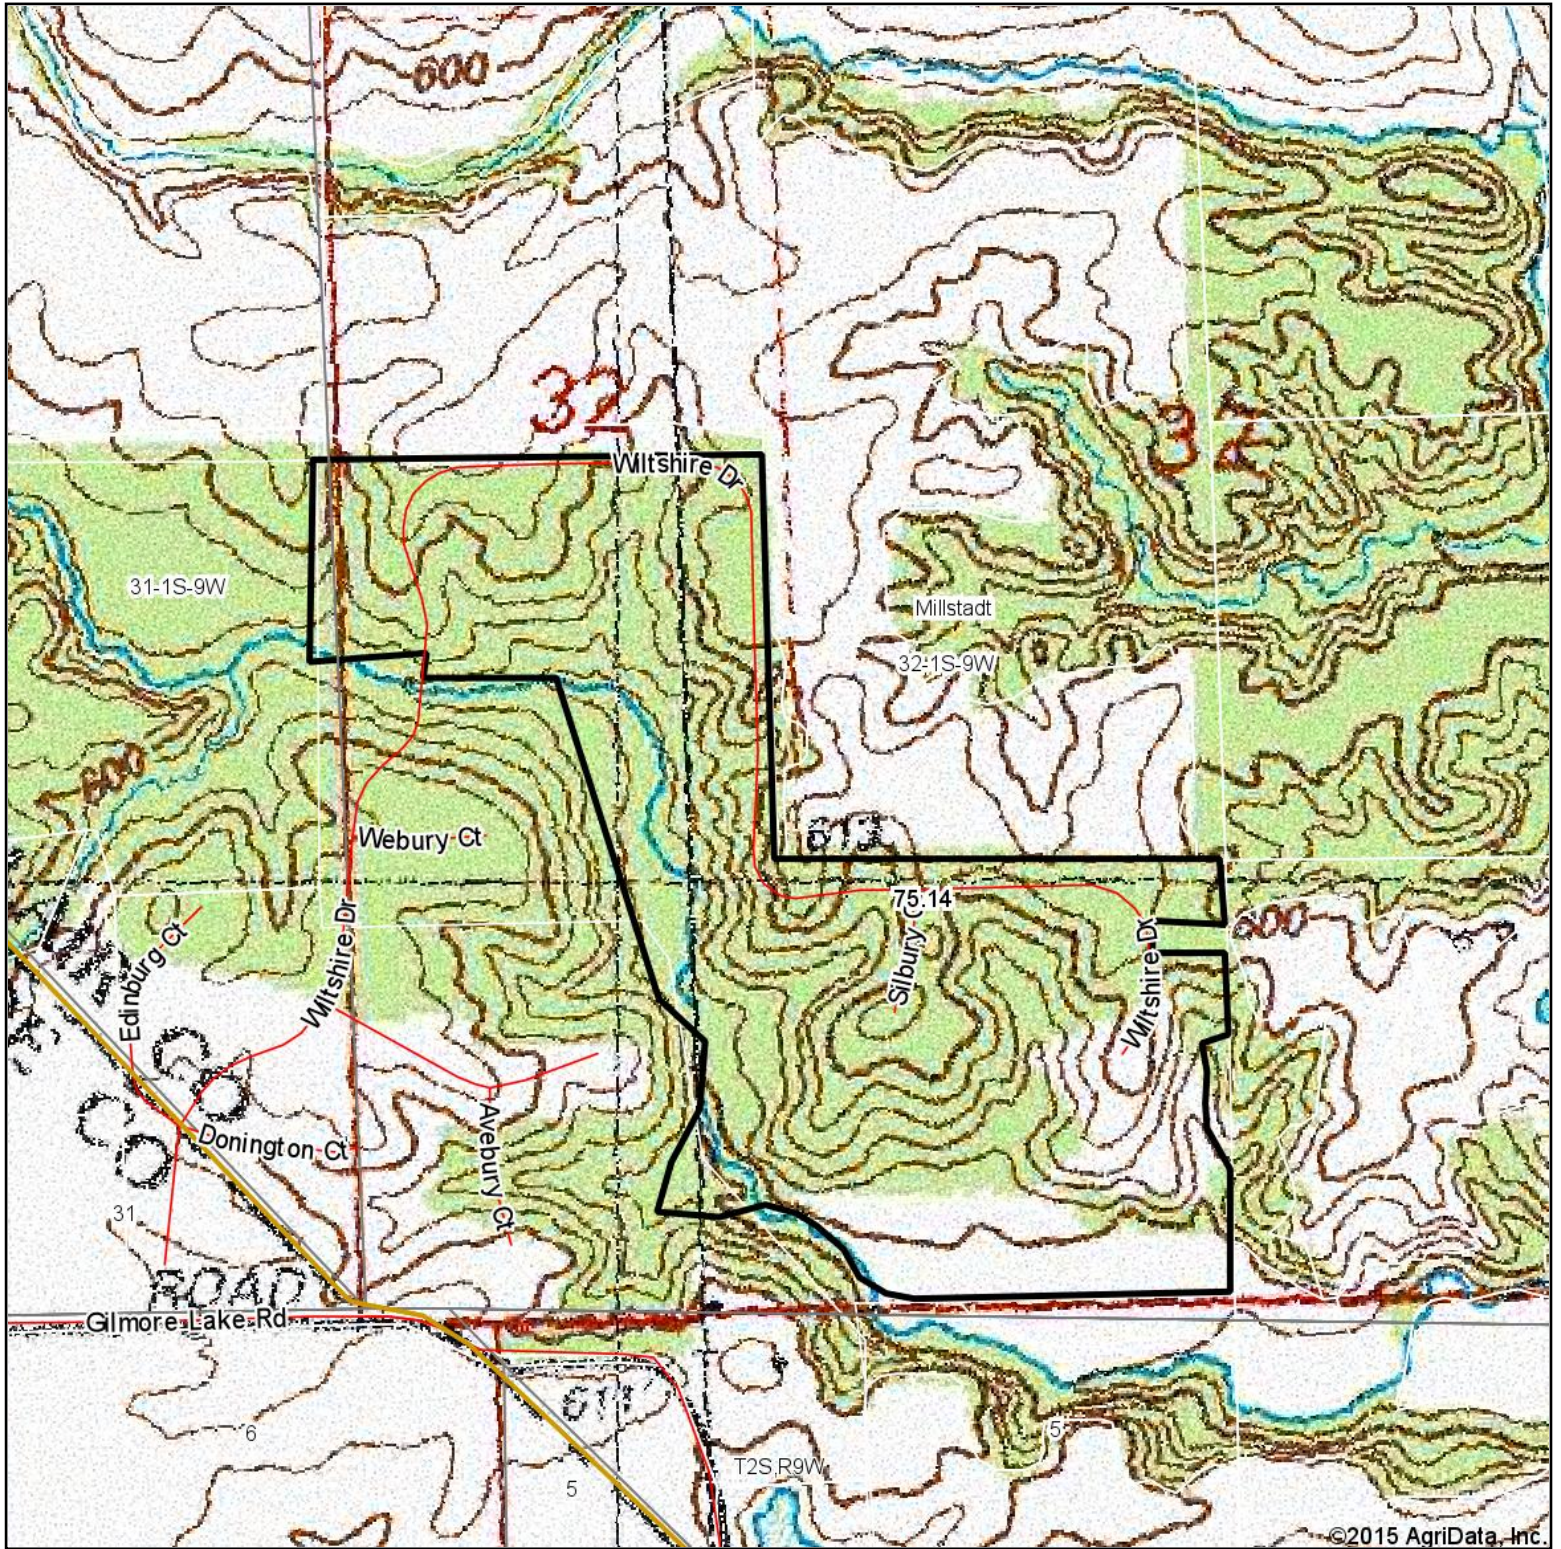

Topography Map

©2015 AgriData, Inc.

Maps Provided By:

CUSTOMIZED ONLINE MAPPING
© AgriData, Inc. 2014 www.AgriDataInc.com

32-1S-9W
St Clair County
Illinois

map center: 38° 24' 6.14, 90° 7' 26.9
scale: 7678