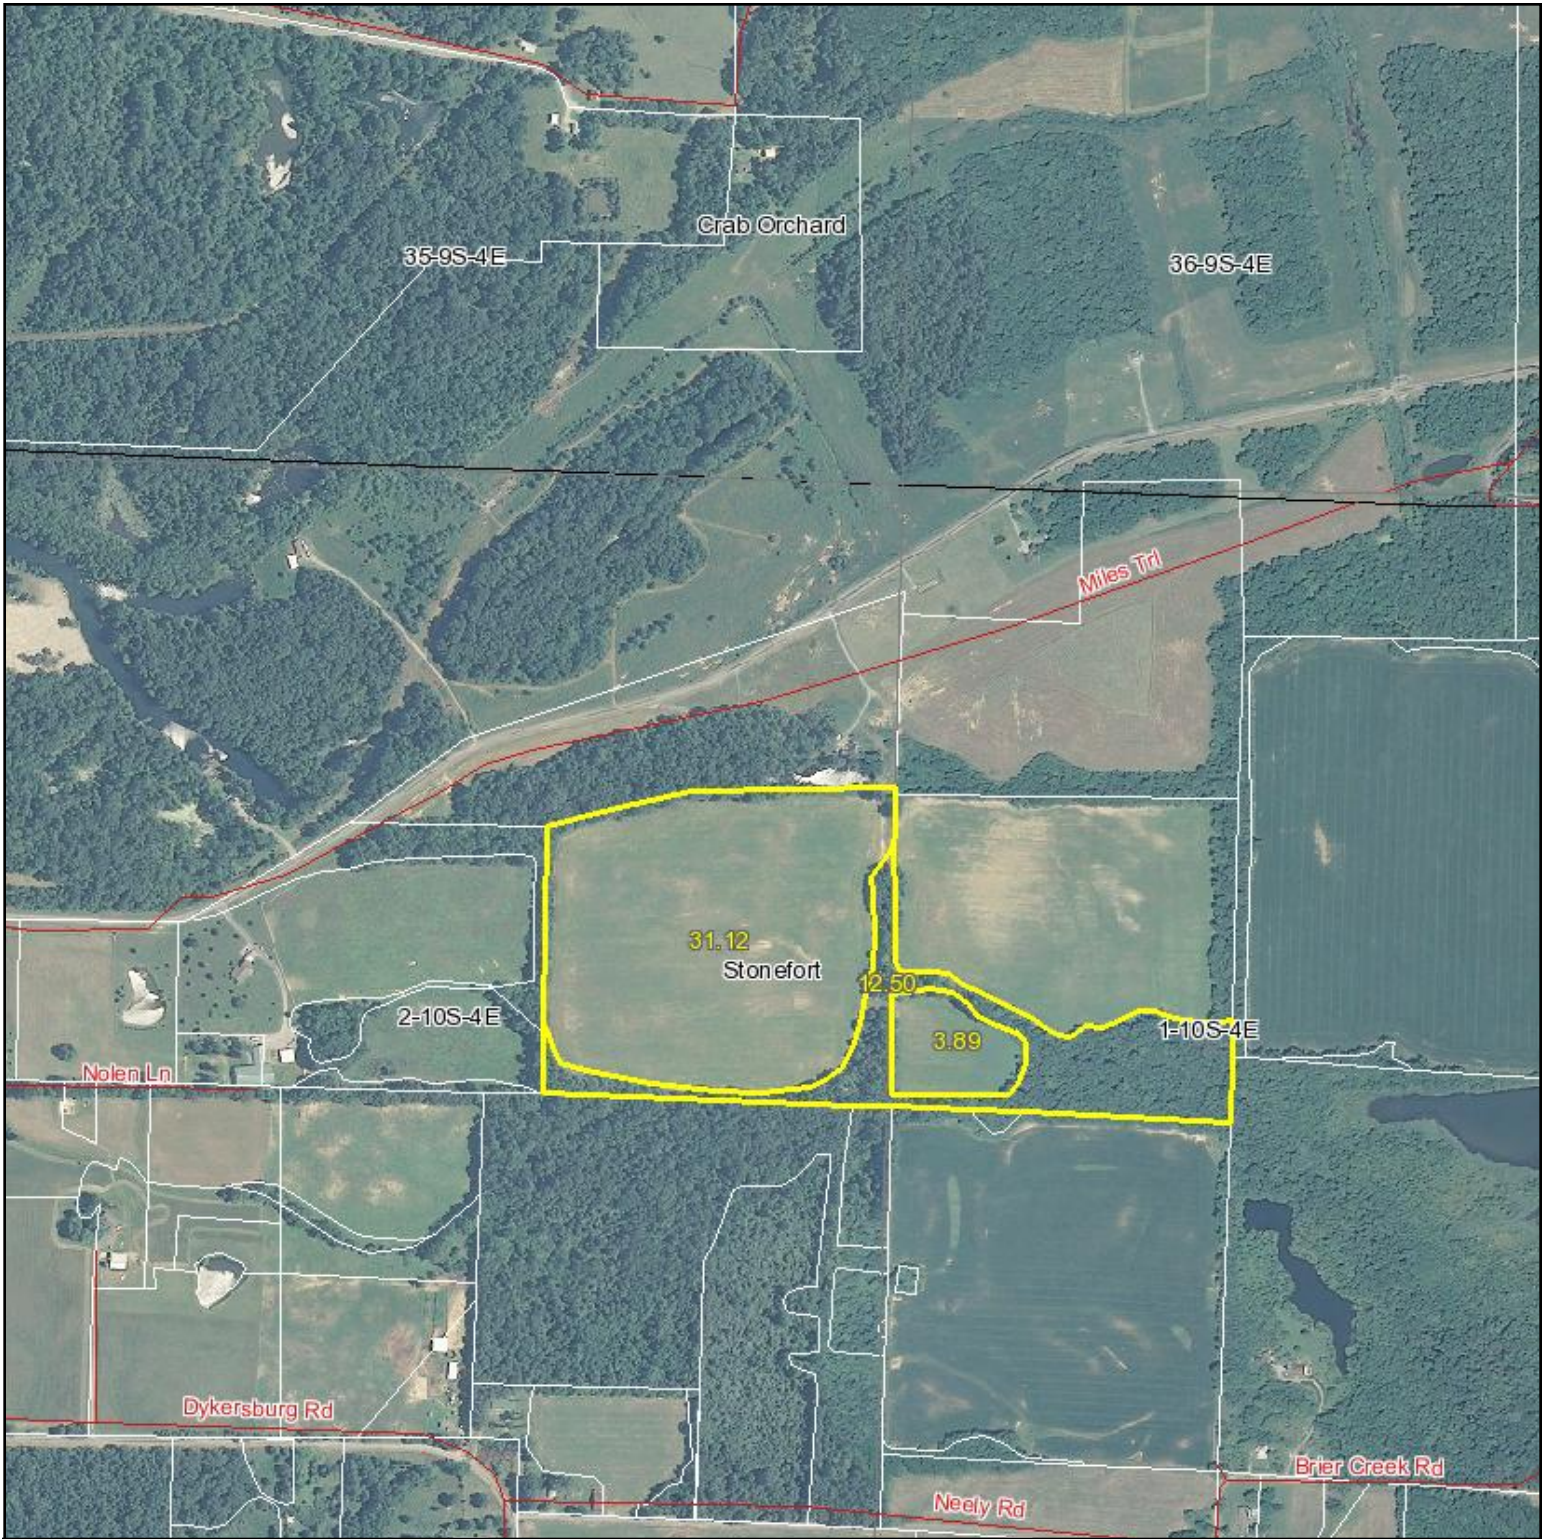

Aerial Map

map center: 37° 41' 2.61, 88° 43' 39.23

scale: 10228

Maps provided by:

©AgriData, Inc. 2012

www.AgriDataInc.com

2-10S-4E
Williamson County
Illinois

1/24/2012