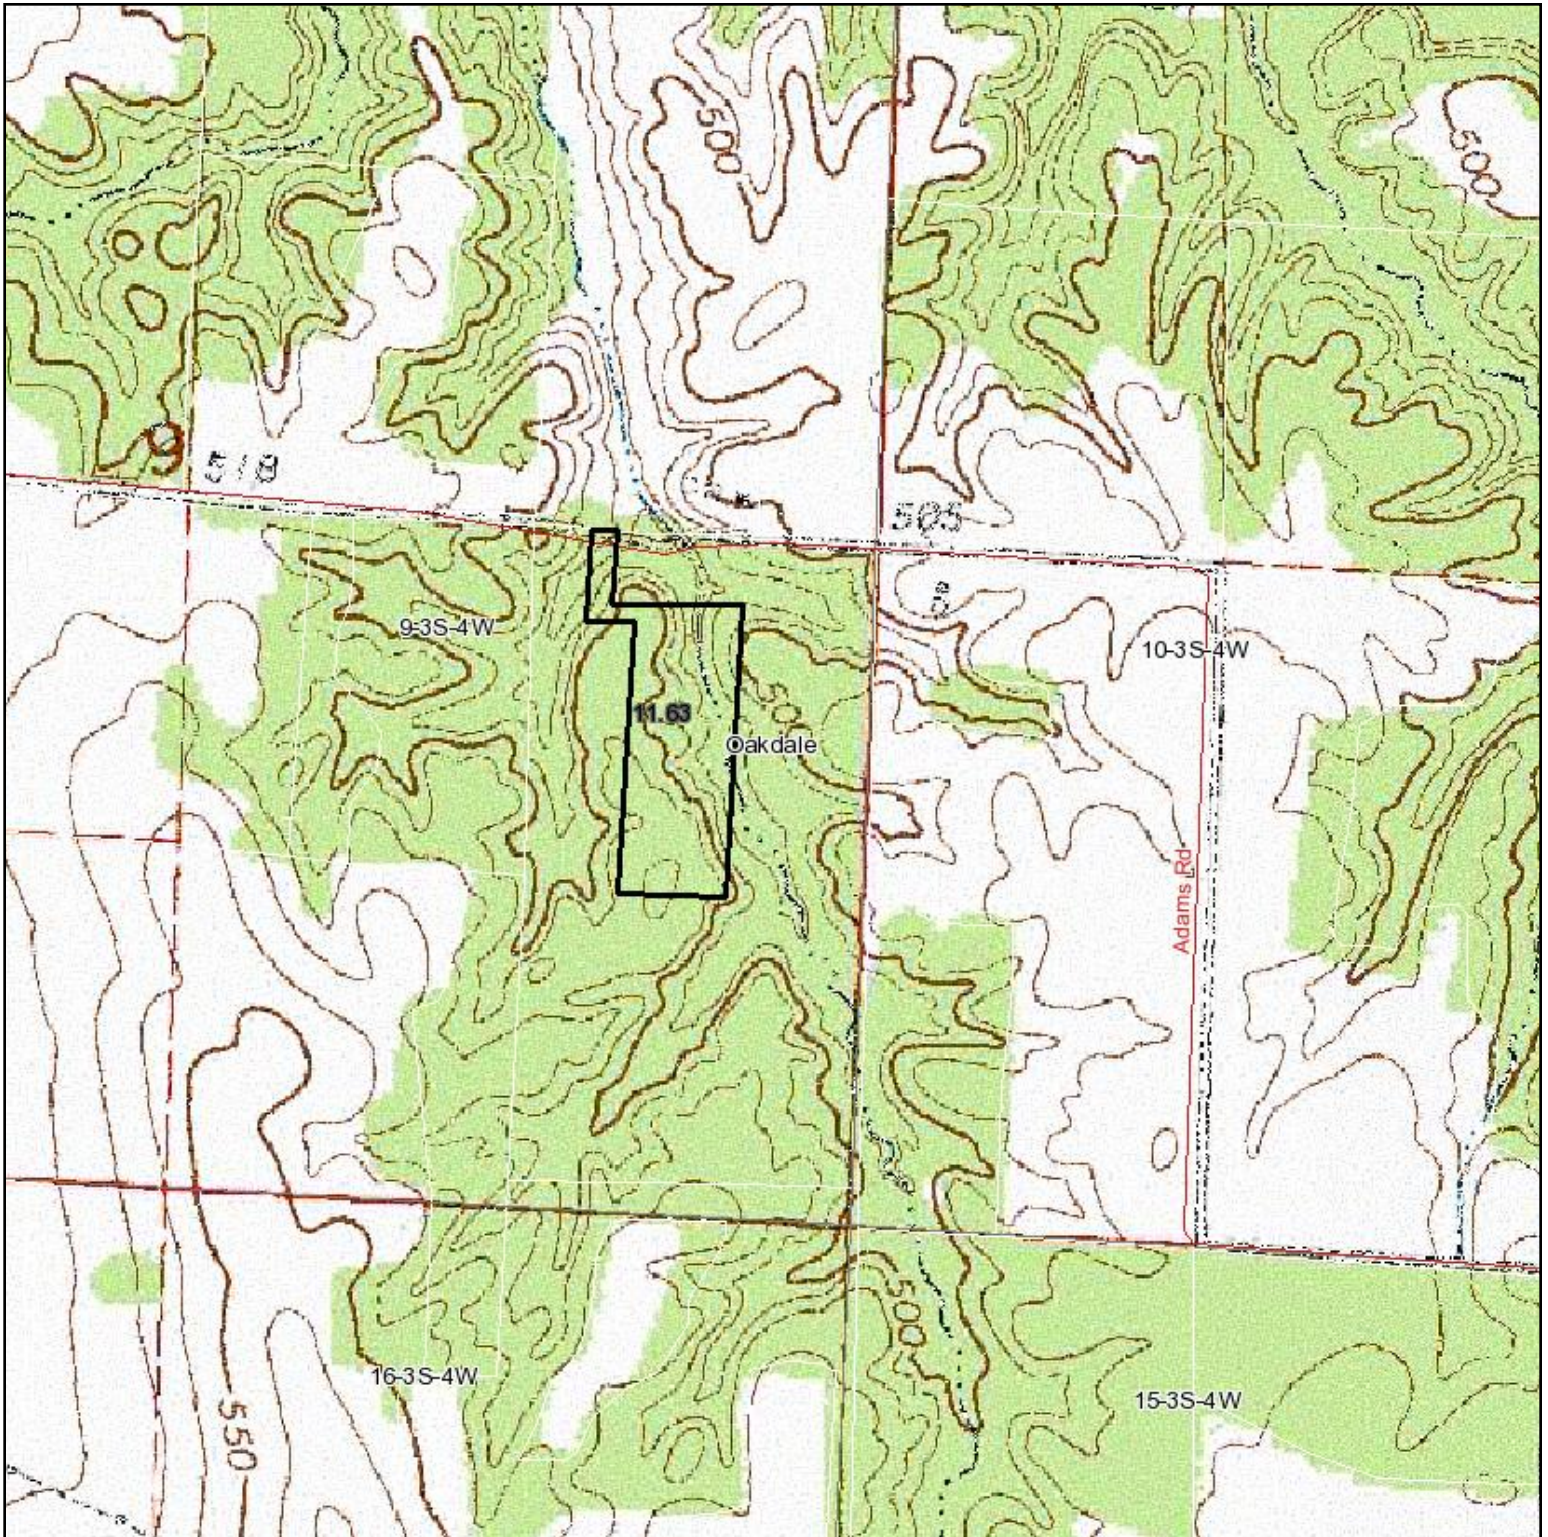

Topography Map

Maps provided by:

©AgriData, Inc. 2012

www.AgriDataInc.com

9-3S-4W
Washington County
Illinois

map center: 38° 16' 52.38, 89° 32' 6.6

scale: 10320

1/11/2012