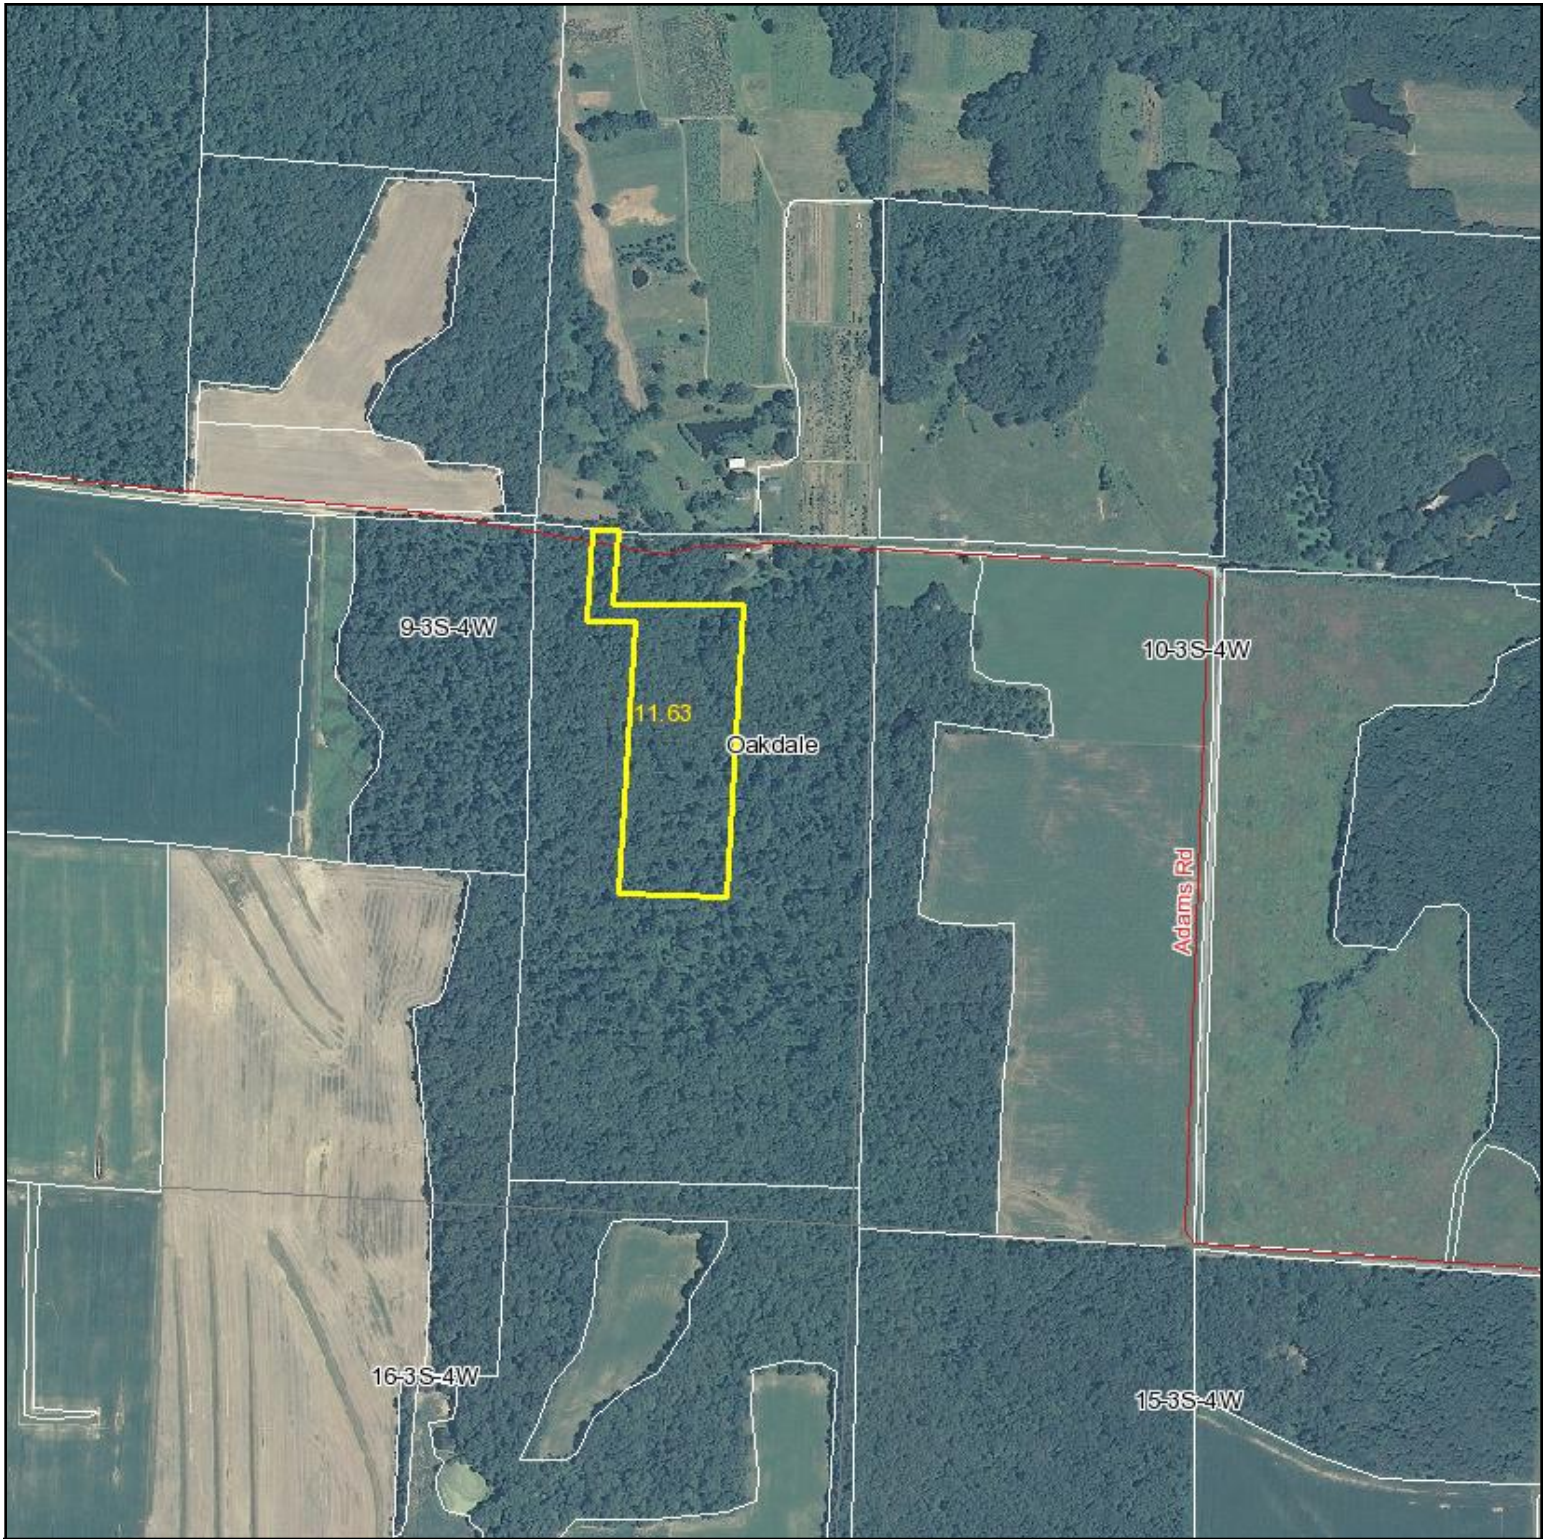

Aerial Map

Maps provided by:

©AgriData, Inc. 2012

www.AgriDataInc.com

9-3S-4W
Washington County
Illinois

map center: 38° 16' 52.38, 89° 32' 6.6

scale: 10320

1/11/2012