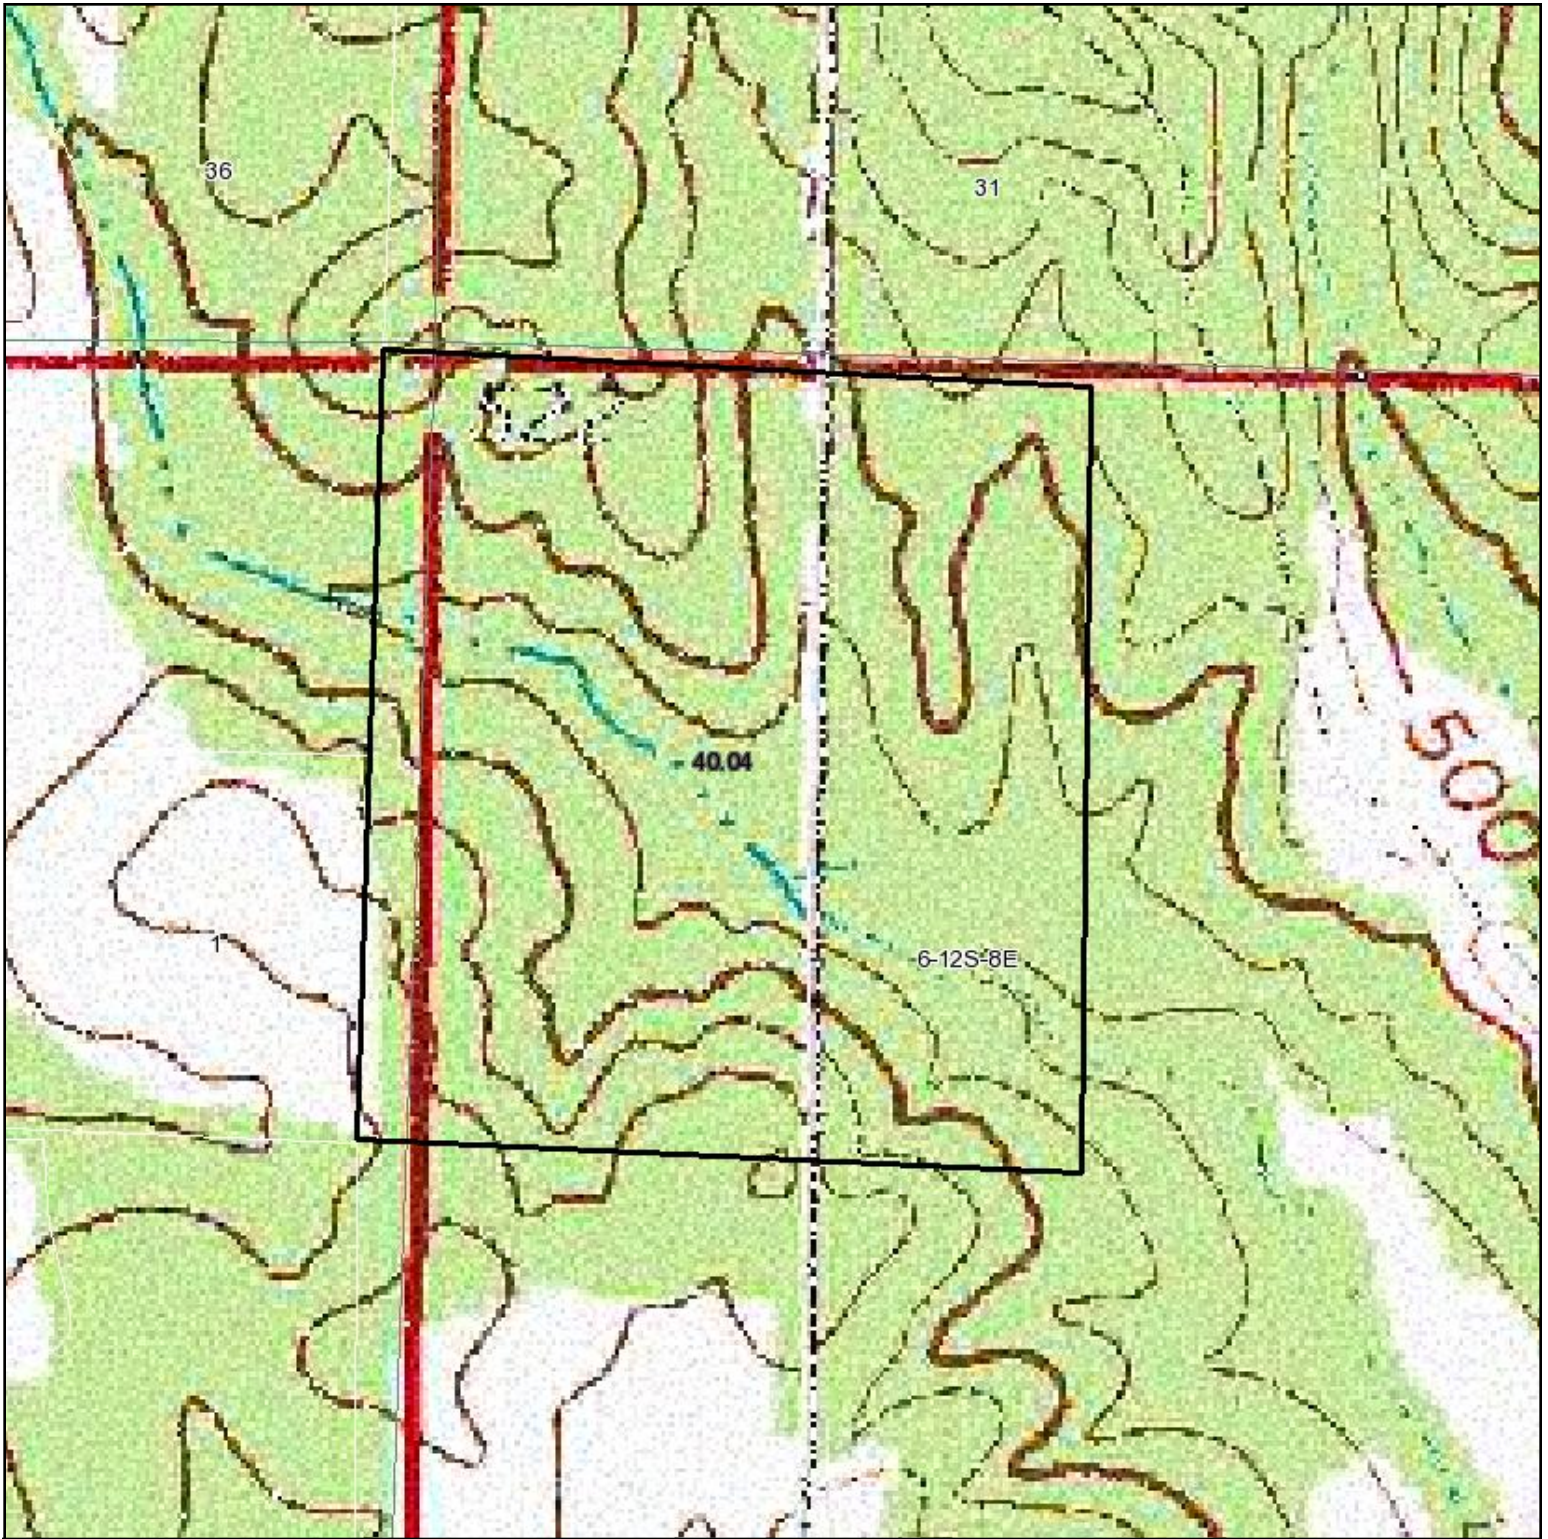

Topography Map

Maps provided by:

©AgriData, Inc. 2012

www.AgriDataInc.com

6-12S-8E
Hardin County
Illinois

map center: 37° 30' 33.29, 88° 22' 31.05

scale: 4698

1/24/2012